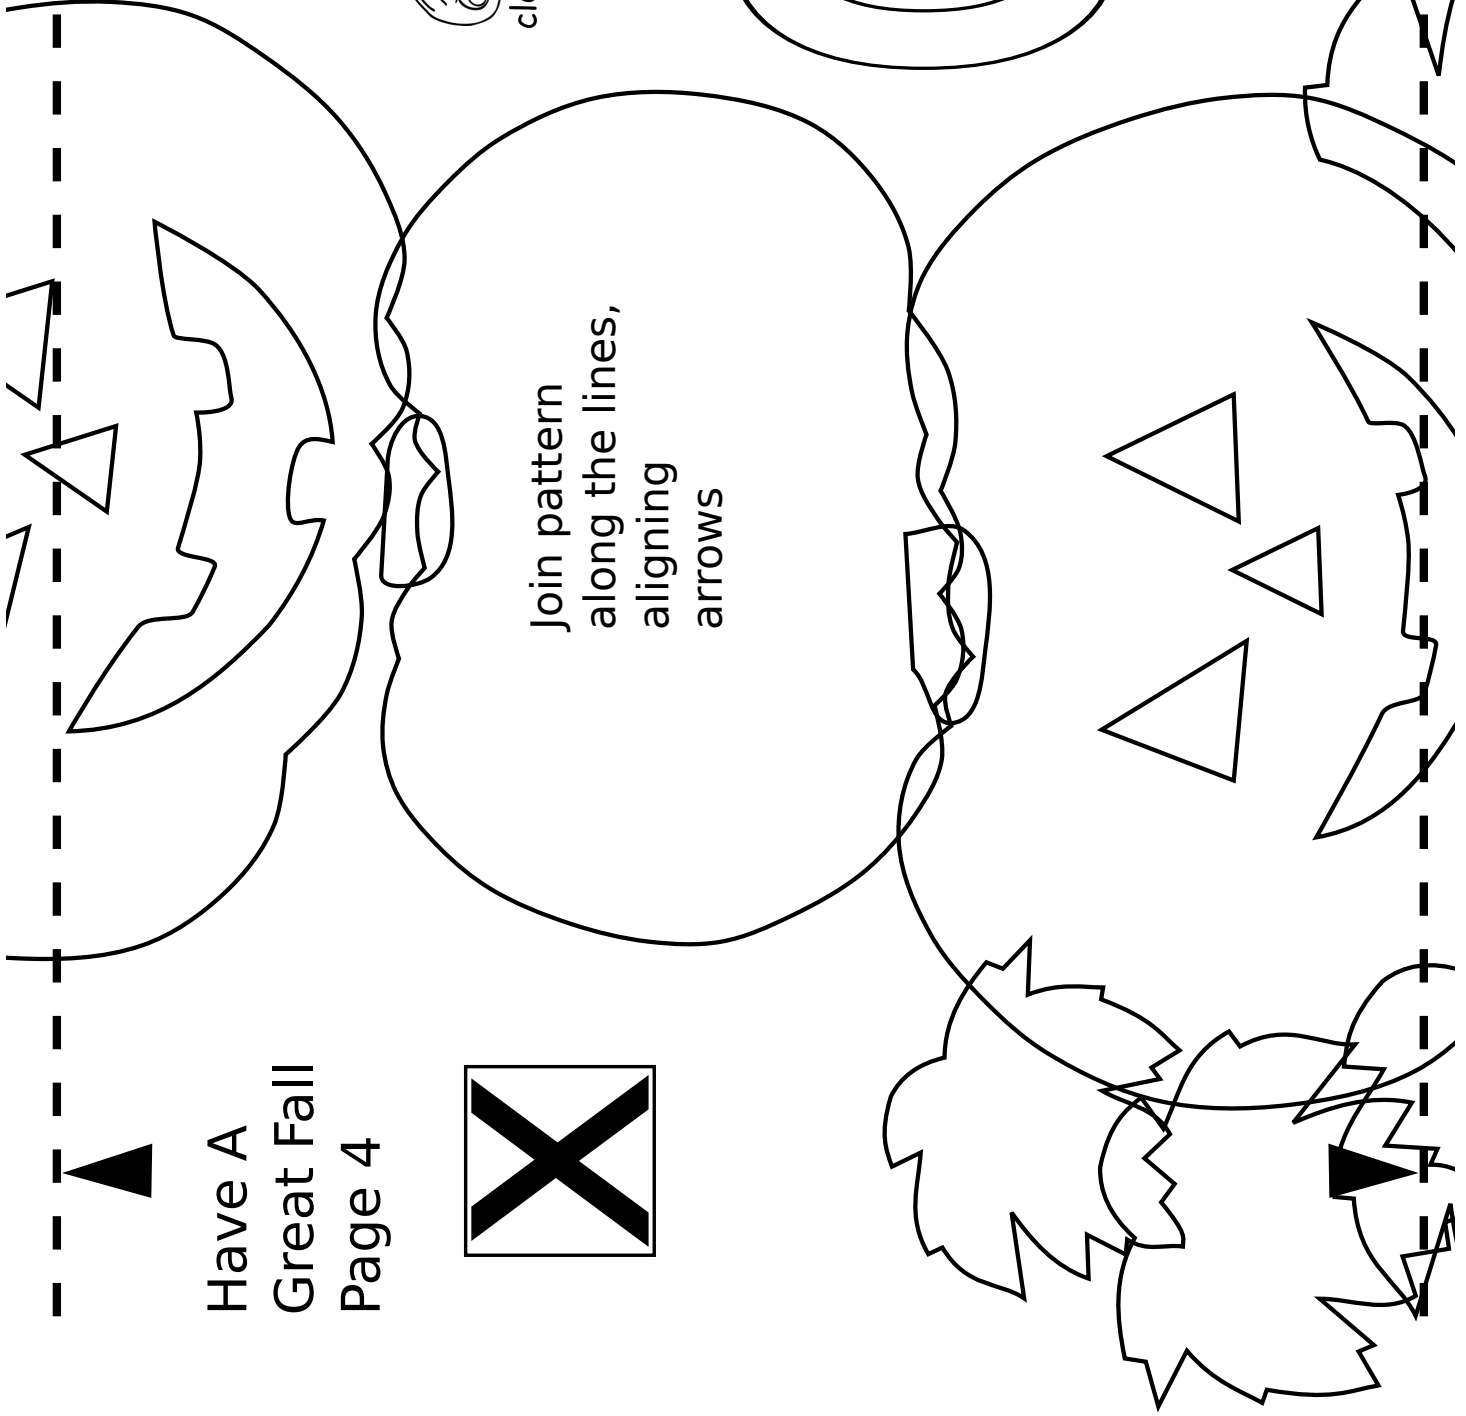

Have A Great Fall: Appliqué Wall Hanging

Appliqué Layout Guide

Check your print out!
This box must measure 1" square
or your appliqué will be the wrong size!!

HAVE

"Have A Great Fall" appliqué designed by Dione Gardner-Stephen.
Downloaded from www.cleverchameleon.com.au/pumpkin-invasion/
Full assembly instructions also available at Clever Chameleon.
Please be copyright respectful and share the link not the pattern.

 © 2018
Clever Chameleon
cleverchameleon.com.au

Page 1
Join pattern
along the lines,
aligning
arrows

Have A
Great Fall
Page 2

 © 2018
Clever Chameleon
cleverchameleon.com.au

PREPARE

Join pattern
along the lines,
aligning
arrows

Have A
Great Fall
Page 3

Check your print out!
This box must measure 1" square
or your appliqué will be the wrong size!!

"Have A Great Fall" appliqué designed by Dione Gardner-Stephen.
Downloaded from www.cleverchameleon.com.au/pumpkin-invasion/
Full assembly instructions also available at Clever Chameleon.
Please be copyright respectful and share the link not the pattern.

Join pattern
along the lines,
aligning
arrows

G R E

Have A
Great Fall
Page 4

© 2018
Clever Chameleon
cleverchameleon.com.au

Have A
Great Fall
Page 5

Check your print out!
This box must measure 1" square
or your appliqué will be the wrong size!!