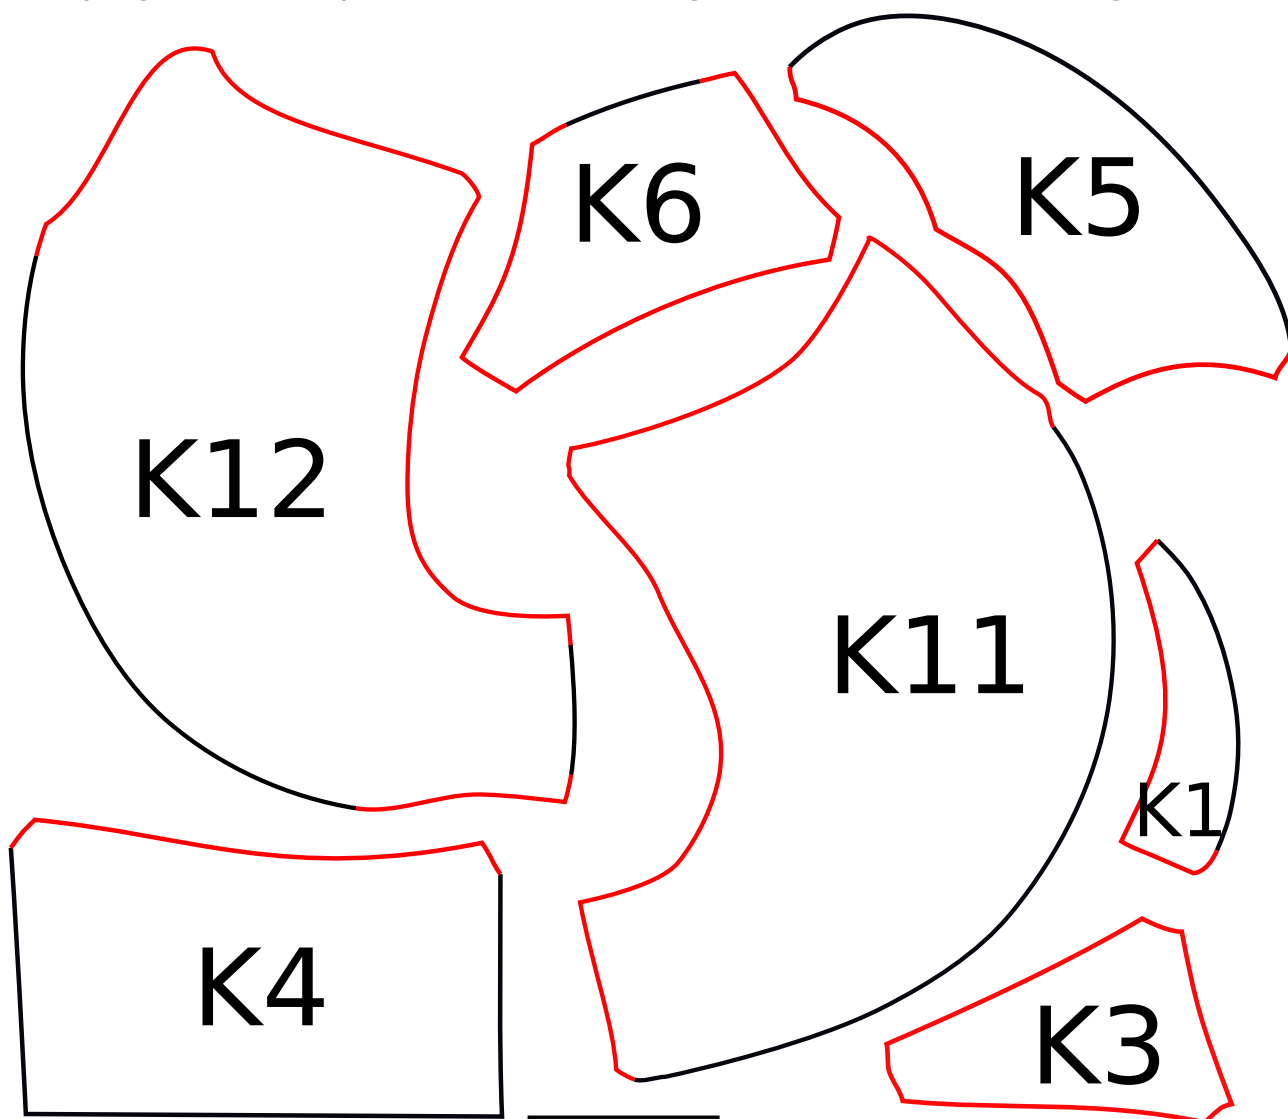

## Appliqué Templates: Koala Balloon

page 1 of 4, pieces are already reversed for tracing

© 2019

Clever Chameleon  
cleverchameleon.com.au

Check your print out!  
This box must measure 1" square  
or your appliqué will be the  
wrong size!!