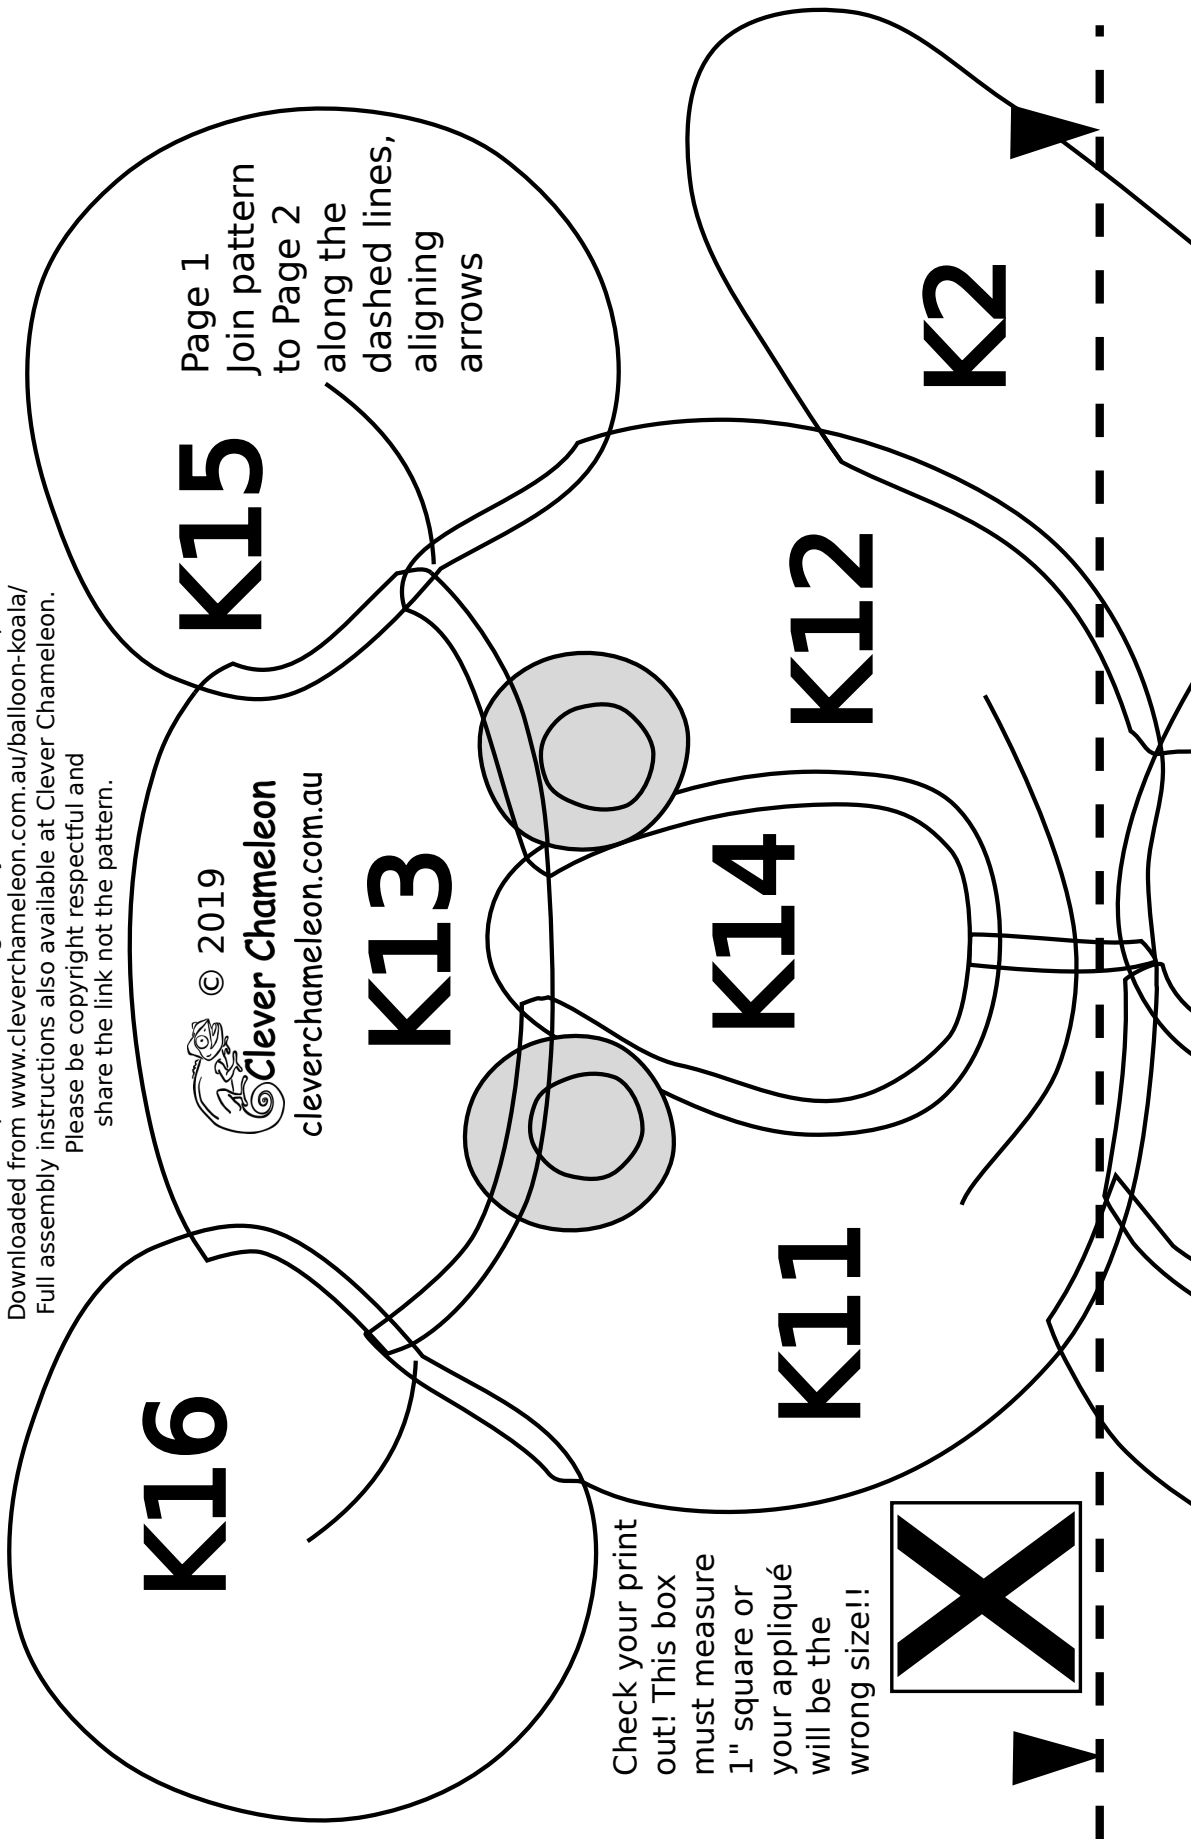

## Appliqué Templates: Koala Balloon

page 1 of 4, pieces are already reversed for tracing

© 2019

Clever Chameleon  
cleverchameleon.com.au

Check your print out!  
This box must measure 1" square  
or your appliqué will be the  
wrong size!!

© 2019

Clever Chameleon  
[cleverchameleon.com.au](http://cleverchameleon.com.au)

**K16**

**K15**

Page 1  
Join pattern  
to Page 2  
along the  
dashed lines,  
aligning  
arrows

**K13**

**K14**

**K11**

**K12**

**K2**

Check your print out! This box must measure 1" square or your appliqué will be the wrong size!!

Join pattern  
to Page 1  
along the line,  
aligning arrows

Koala Balloon  
Page 2