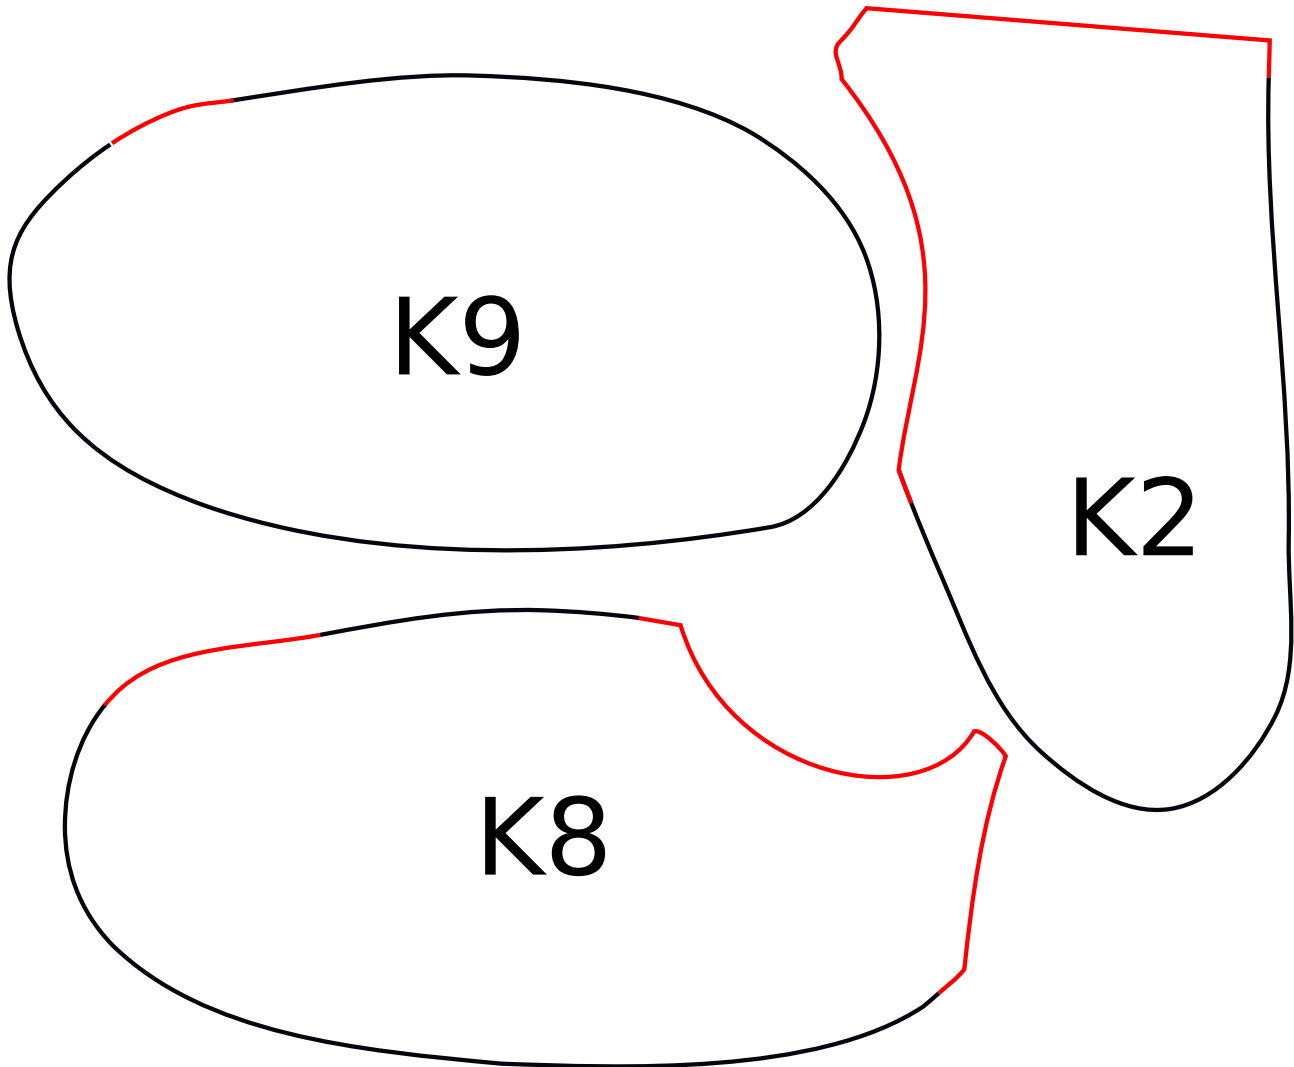

Appliqué Templates: Koala Balloon

page 3 of 4, pieces are already reversed for tracing