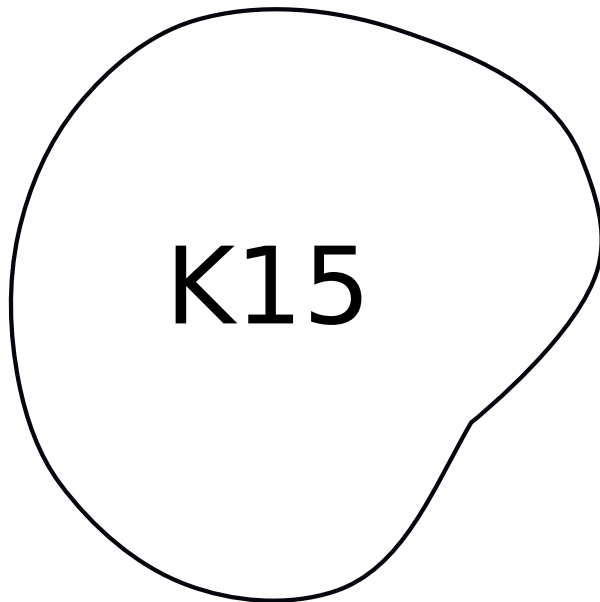

## Appliqué Templates: Koala Balloon

page 1 of 4, pieces are already reversed for tracing

© 2019

Clever Chameleon  
cleverchameleon.com.au

Check your print out!  
This box must measure 1" square  
or your appliqué will be the  
wrong size!!

## Appliqué Templates: Koala Balloon

page 2 of 4, pieces are already reversed for tracing

K13

K14

K15

### Eyes

R

L

 © 2019  
**Clever Chameleon**  
cleverchameleon.com.au

Check your print out!  
This box must measure 1" square  
or your appliqué will be the  
wrong size!!

Love with a Twist quilt series designed by Dione Gardner-Stephen  
Downloaded from [www.cleverchameleon.com.au/balloon-koala/](http://www.cleverchameleon.com.au/balloon-koala/)  
Full assembly instructions also available at Clever Chameleon.  
Please be copyright respectful and share the link not the pattern.