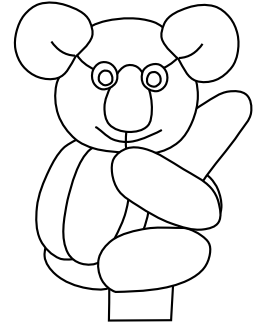

Love with a Twist BOM Block 2A Kuddly Koala