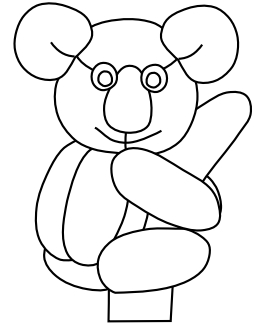

### Eyes

R

L

 © 2019  
**Clever Chameleon**  
cleverchameleon.com.au

Check your print out!  
This box must measure 1" square  
or your appliqué will be the  
wrong size!!

Love with a Twist quilt series designed by Dione Gardner-Stephen  
Downloaded from [www.cleverchameleon.com.au/balloon-koala/](http://www.cleverchameleon.com.au/balloon-koala/)  
Full assembly instructions also available at Clever Chameleon.  
Please be copyright respectful and share the link not the pattern.

## Appliqué Templates: Koala Balloon

page 3 of 4, pieces are already reversed for tracing

 © 2019  
Clever Chameleon  
cleverchameleon.com.au

Check your print out!  
This box must measure 1" square  
or your appliqué will be the  
wrong size!!