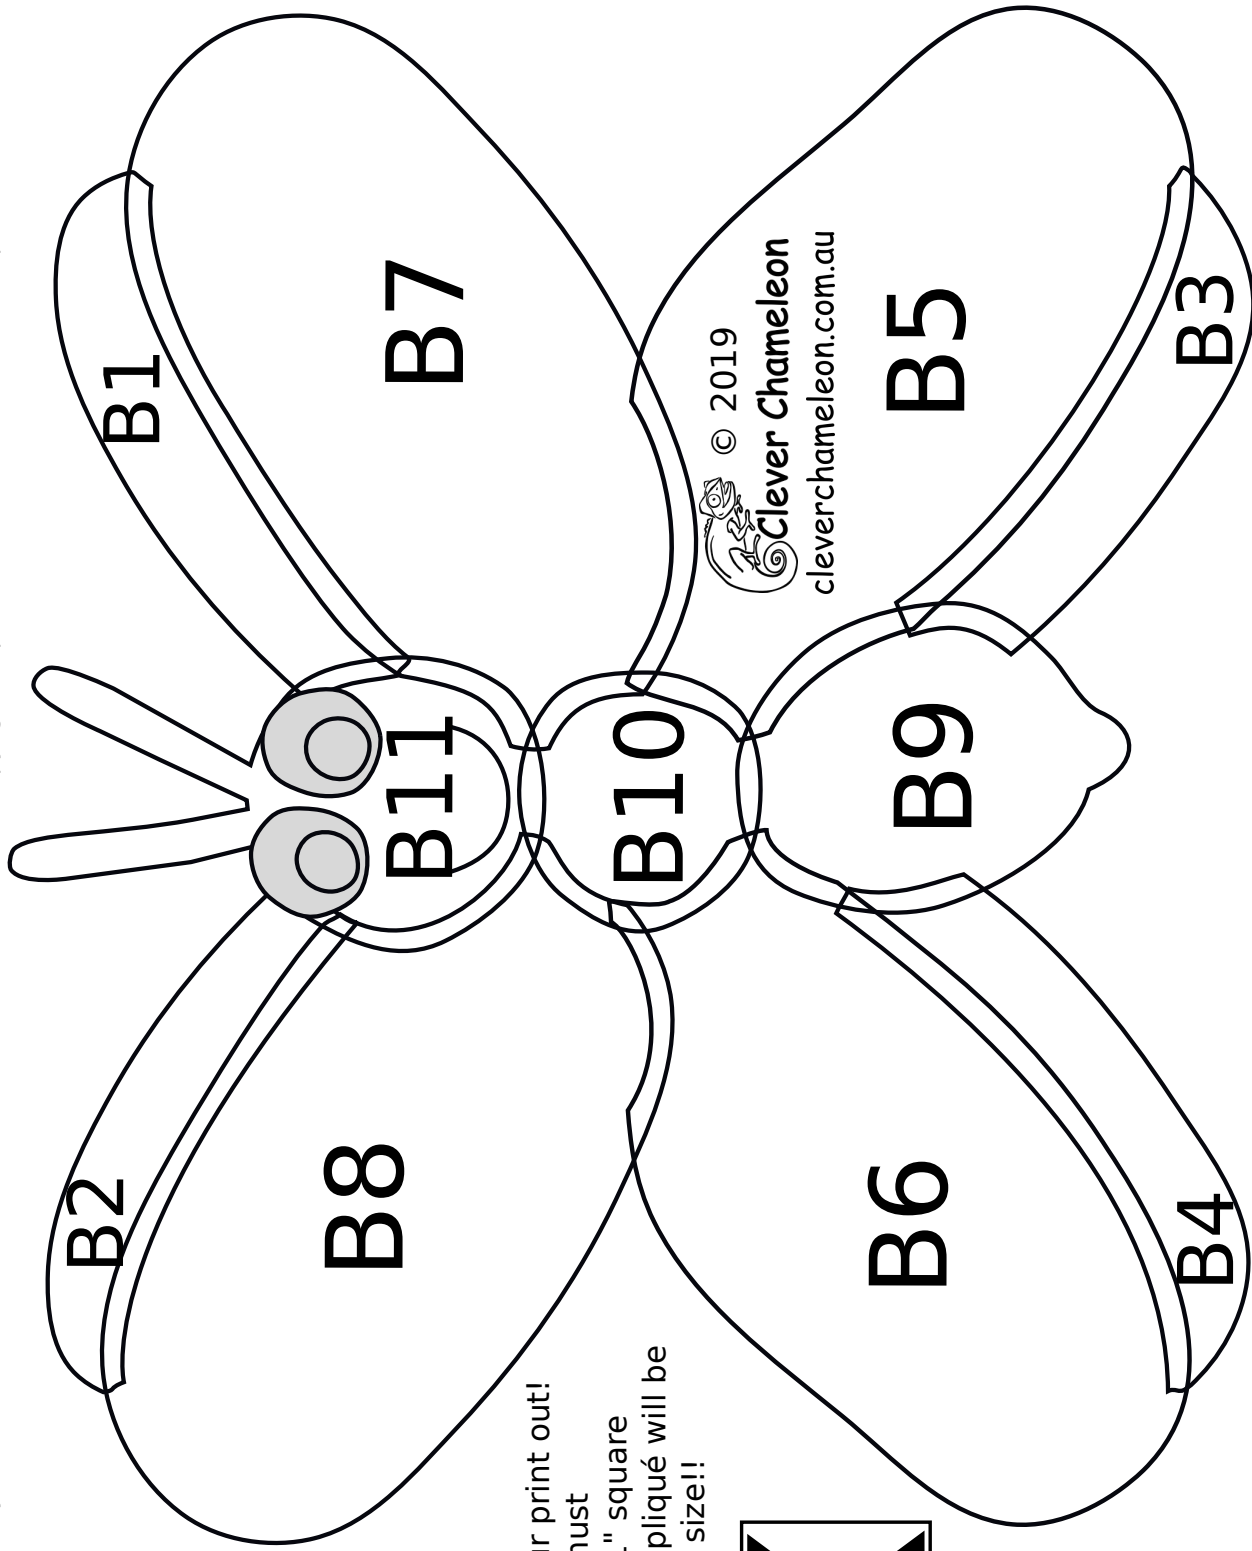

Love with a Twist

BOM Block 8A

Bonny Butterfly

Appliqué Templates: Butterfly Balloon
page 1 of 2, pieces are already reversed for tracing

Check your print out!
This box must measure 1" square
or your appliqué will be the
wrong size!!

Love with a Twist

BOM Block 8A

Bonny Butterfly

Appliqué Templates: Butterfly Balloon
page 2 of 2, pieces are already reversed for tracing

Check your print out!
This box must measure 1" square
or your appliqué will be the
wrong size!!

Love with a Twist BOM Block 8A: Bonny Butterfly

Appliqué Layout Guide: Butterfly Balloon

Love with a Twist quilt series designed by Dione Gardner-Stephen. Downloaded from www.cleverchameleon.com.au/balloon-butterfly/
Full assembly instructions also available at Clever Chameleon. Please be copyright respectful and share the link not the pattern.

© 2019
Clever Chameleon
cleverchameleon.com.au

Check your print out!
This box must
measure 1" square
or your appliqué will be
the wrong size!!