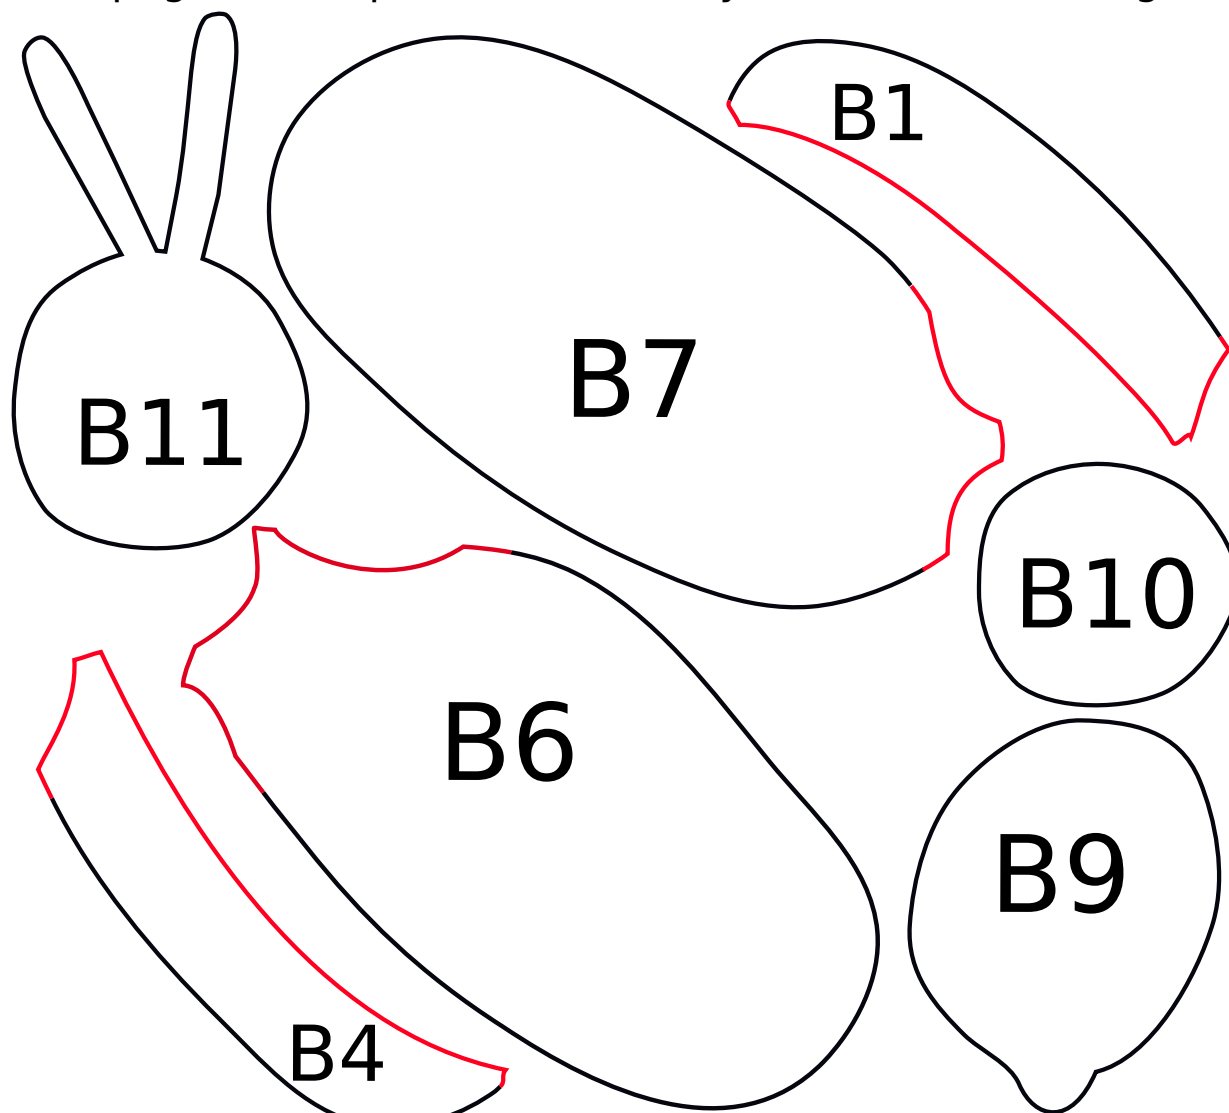

Love with a Twist

BOM Block 8A

Bonny Butterfly

Appliqué Templates: Butterfly Balloon
page 1 of 2, pieces are already reversed for tracing

Check your print out!
This box must measure 1" square
or your appliqué will be the
wrong size!!

Love with a Twist quilt series designed by Dione Gardner-Stephen
Downloaded from www.cleverchameleon.com.au/balloon-butterfly/
Full assembly instructions also available at Clever Chameleon.
Please be copyright respectful and share the link not the pattern.

Love with a Twist

BOM Block 8A

Bonny Butterfly

Appliqué Templates: Butterfly Balloon
page 2 of 2, pieces are already reversed for tracing

Check your print out!
This box must measure 1" square
or your appliqué will be the
wrong size!!

Love with a Twist BOM Block 8A: Bonny Butterfly

Appliqué Layout Guide: Butterfly Balloon

Love with a Twist quilt series designed by Dione Gardner-Stephen. Downloaded from www.cleverchameleon.com.au/balloon-butterfly/
Full assembly instructions also available at Clever Chameleon. Please be copyright respectful and share the link not the pattern.