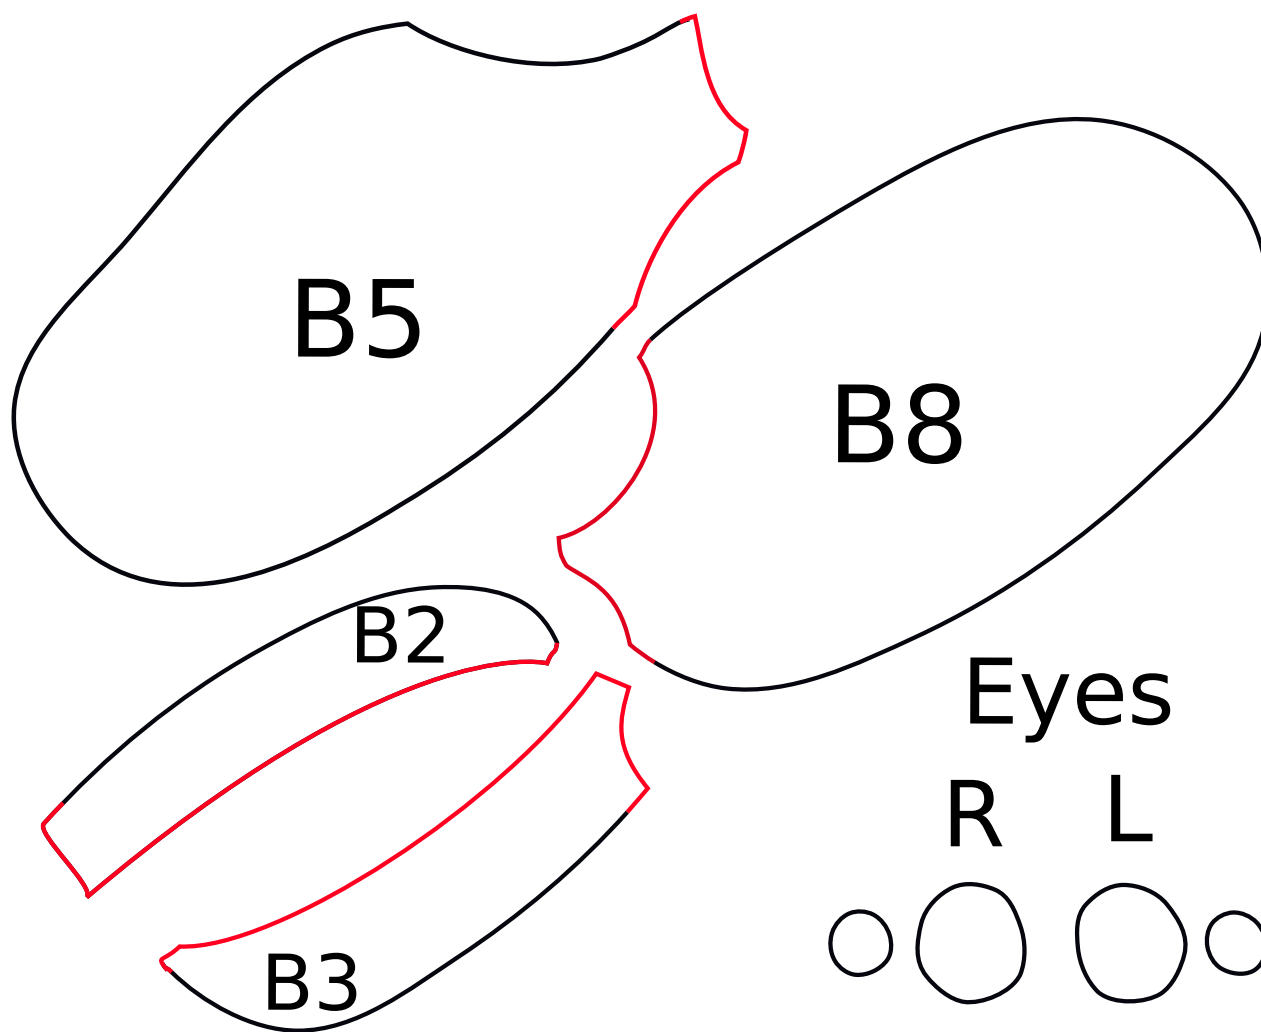

Love with a Twist

BOM Block 8A

Bonny Butterfly

Appliqué Templates: Butterfly Balloon
page 1 of 2, pieces are already reversed for tracing

Check your print out!
This box must measure 1" square
or your appliqué will be the
wrong size!!

Love with a Twist quilt series designed by Dione Gardner-Stephen
Downloaded from www.cleverchameleon.com.au/balloon-butterfly/
Full assembly instructions also available at Clever Chameleon.
Please be copyright respectful and share the link not the pattern.

Love with a Twist

BOM Block 8A

Bonny Butterfly

Appliqué Templates: Butterfly Balloon
page 2 of 2, pieces are already reversed for tracing

Check your print out!
This box must measure 1" square
or your appliqué will be the
wrong size!!

Love with a Twist BOM Block 8A: Bonny Butterfly

Appliqué Layout Guide: Butterfly Balloon

Love with a Twist quilt series designed by Dione Gardner-Stephen. Downloaded from www.cleverchameleon.com.au/balloon-butterfly/
Full assembly instructions also available at Clever Chameleon. Please be copyright respectful and share the link not the pattern.