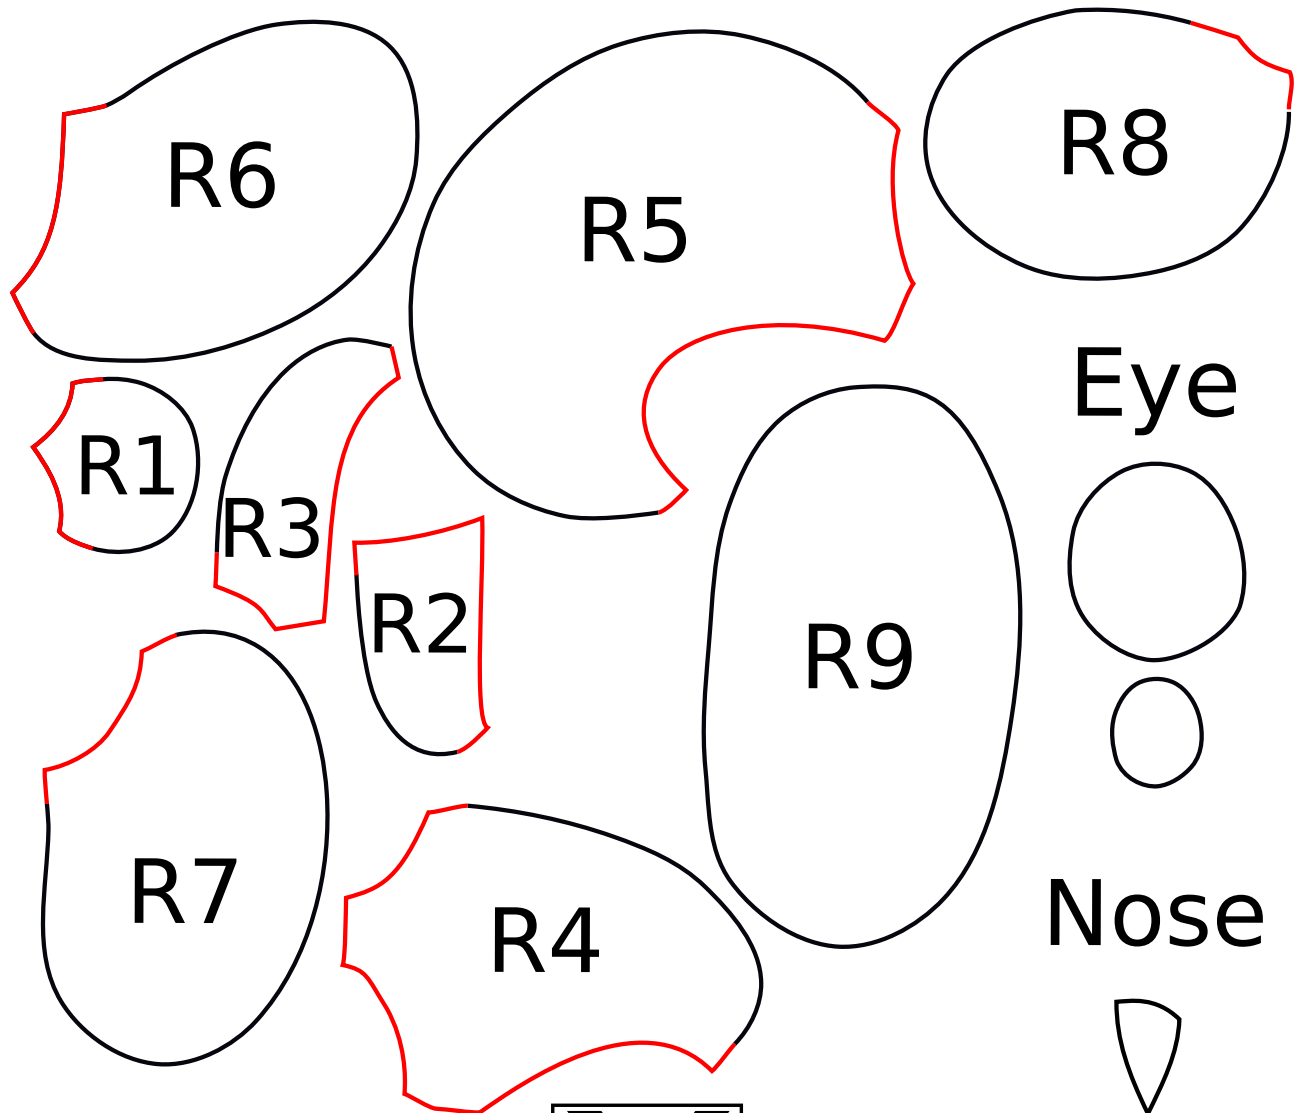

## BOM Block 5B

## Appliqué Templates: Rabbit Balloon

page 1 of 1, pieces are already reversed for tracing

 © 2019  
Clever Chameleon  
cleverchameleon.com.au

Check your print out!  
This box must measure 1" square  
or your appliqué will be the  
wrong size!!