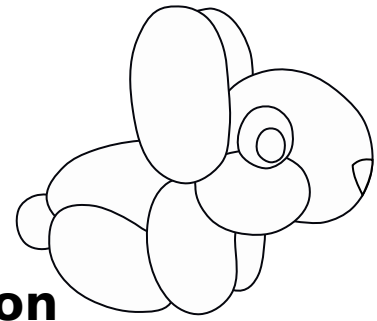

# Love with a Twist

## Appliqué Templates: Rabbit Balloon

page 1 of 1, pieces are already reversed for tracing

 © 2019  
Clever Chameleon  
cleverchameleon.com.au

Check your print out!  
This box must measure 1" square  
or your appliqué will be the  
wrong size!!

## Appliqué Layout Guide: Rabbit Balloon

Love with a Twist quilt series designed by Dione Gardner-Stephen. Downloaded from [www.cleverchameleon.com.au/balloon-rabbit/](http://www.cleverchameleon.com.au/balloon-rabbit/)  
Full assembly instructions also available at Clever Chameleon. Please be copyright respectful and share the link not the pattern.