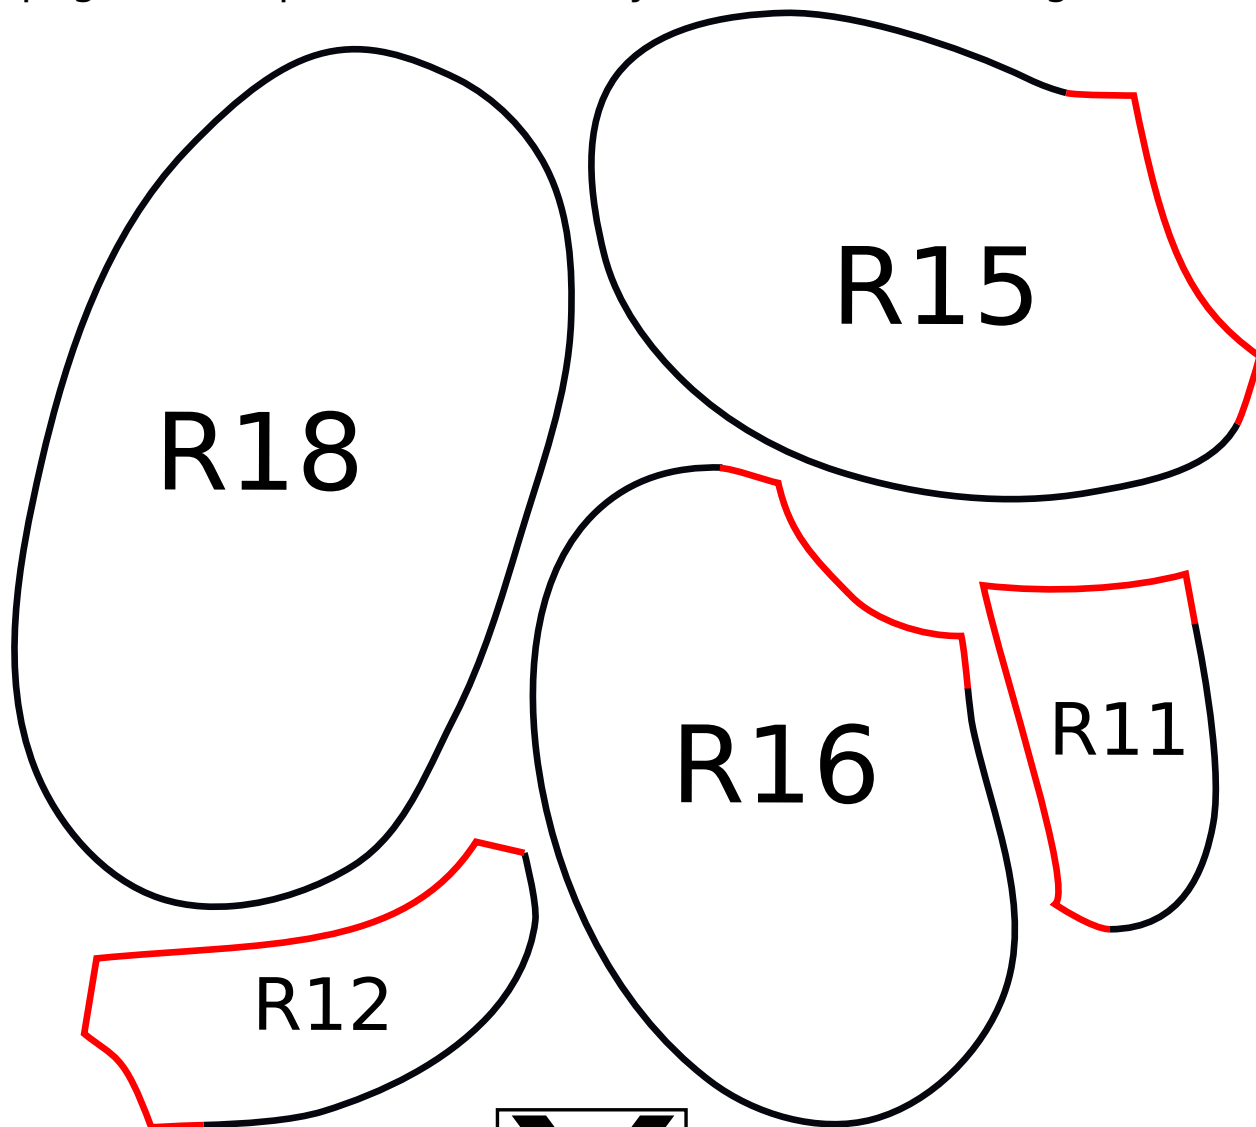

## Appliqué Templates: Rabbit Balloon

page 1 of 2, pieces are already reversed for tracing

© 2019  
 Clever Chameleon  
cleverchameleon.com.au

Check your print out!  
This box must measure 1" square  
or your appliqué will be the  
wrong size!!

# Love with a Twist BOM Block 5B1 Responsible Rabbit

## Appliqué Templates: Rabbit Balloon

page 2 of 2, pieces are already reversed for tracing

© 2019  
Clever Chameleon  
cleverchameleon.com.au

Check your print out!  
This box must measure 1" square  
or your appliqué will be the  
wrong size!!