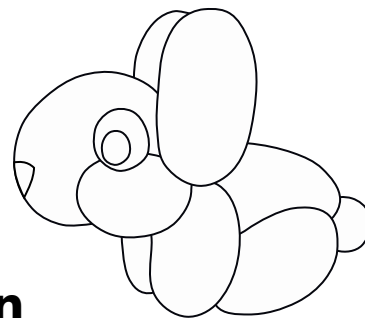

## Appliqué Templates: Rabbit Balloon

page 1 of 2, pieces are already reversed for tracing

© 2019  
 Clever Chameleon  
cleverchameleon.com.au

Check your print out!  
This box must measure 1" square  
or your appliqué will be the  
wrong size!!

Love with a Twist quilt series designed by Dione Gardner-Stephen  
Downloaded from [www.cleverchameleon.com.au/balloon-rabnum/](http://www.cleverchameleon.com.au/balloon-rabnum/)  
Full assembly instructions also available at Clever Chameleon.  
Please be copyright respectful and share the link not the pattern.

## Appliqué Templates: Rabbit Balloon

page 2 of 2, pieces are already reversed for tracing

© 2019  
Clever Chameleon  
cleverchameleon.com.au

Check your print out!  
This box must measure 1" square  
or your appliqué will be the  
wrong size!!