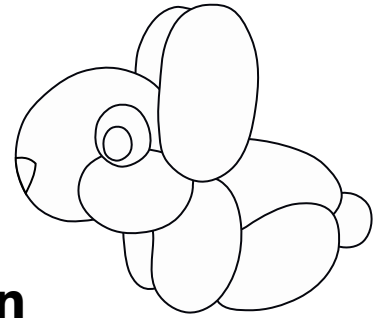

# Love with a Twist BOM Block 5B1 Responsible Rabbit

## Appliqué Templates: Rabbit Balloon

page 1 of 2, pieces are already reversed for tracing

© 2019  
 Clever Chameleon  
cleverchameleon.com.au

Check your print out!  
This box must measure 1" square  
or your appliqué will be the  
wrong size!!

Love with a Twist quilt series designed by Dione Gardner-Stephen  
Downloaded from [www.cleverchameleon.com.au/balloon-rabnum/](http://www.cleverchameleon.com.au/balloon-rabnum/)  
Full assembly instructions also available at Clever Chameleon.  
Please be copyright respectful and share the link not the pattern.

## Appliqué Templates: Rabbit Balloon

page 2 of 2, pieces are already reversed for tracing

© 2019  
Clever Chameleon  
cleverchameleon.com.au

Check your print out!  
This box must measure 1" square  
or your appliqué will be the  
wrong size!!