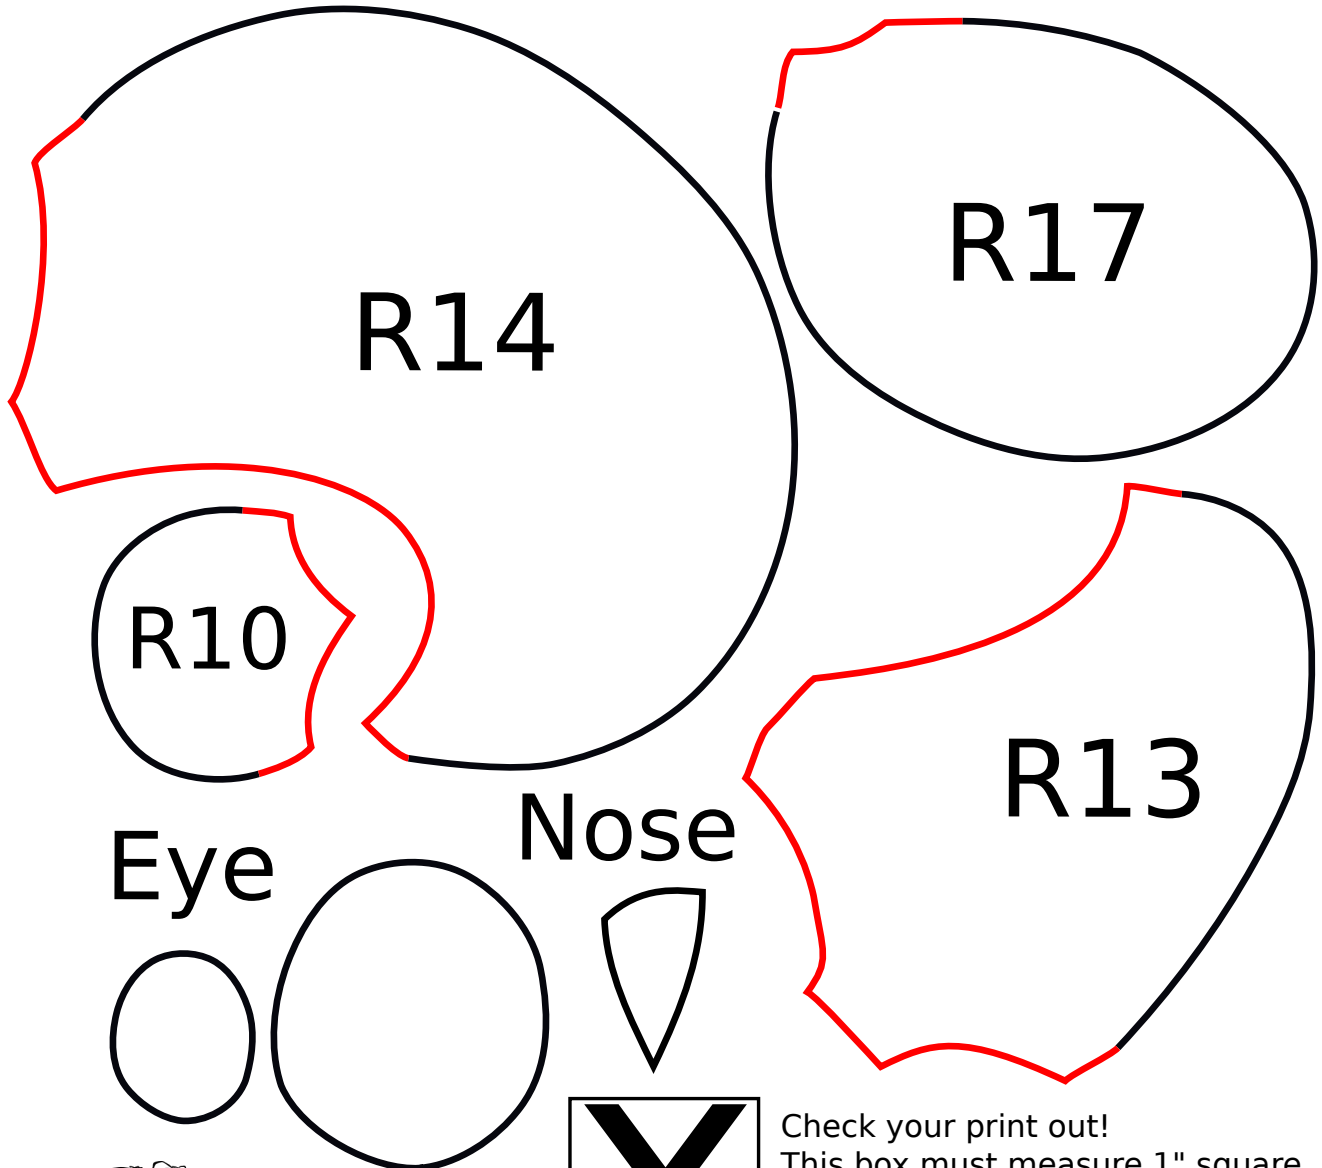

# Love with a Twist BOM Block 5B1 Responsible Rabbit

## Appliqué Templates: Rabbit Balloon

page 1 of 2, pieces are already reversed for tracing

© 2019  
 Clever Chameleon  
cleverchameleon.com.au

Check your print out!  
This box must measure 1" square  
or your appliqué will be the  
wrong size!!

## Appliqué Templates: Rabbit Balloon

page 2 of 2, pieces are already reversed for tracing

© 2019  
Clever Chameleon  
cleverchameleon.com.au

Check your print out!  
This box must measure 1" square  
or your appliqué will be the  
wrong size!!

Check your print out!  
This box must  
measure 1" square  
or your appliqué will be  
the wrong size!!

© 2019

Clever Chameleon

[cleverchameleon.com.au](http://cleverchameleon.com.au)

Page 1

Join pattern  
to Page 2  
along the  
dashed lines,  
aligning  
arrows