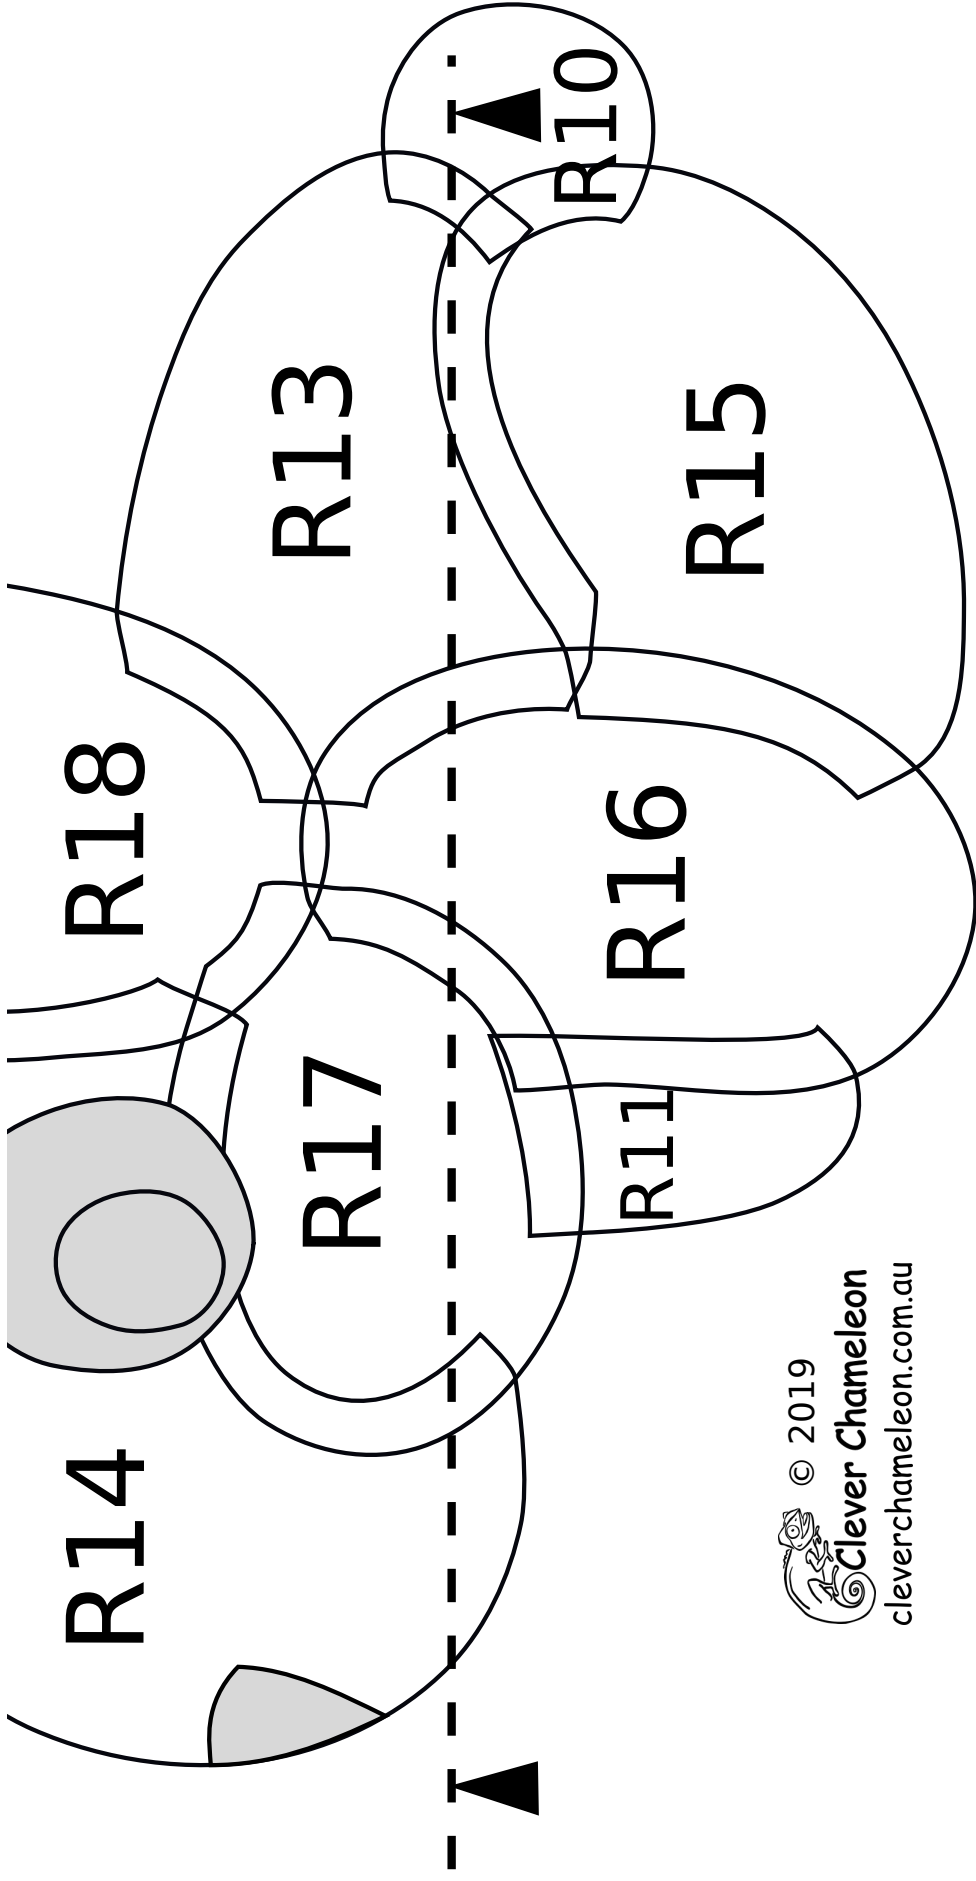

## Appliqué Templates: Rabbit Balloon

page 1 of 2, pieces are already reversed for tracing

© 2019  
 Clever Chameleon  
cleverchameleon.com.au

Check your print out!  
This box must measure 1" square  
or your appliqué will be the  
wrong size!!

## Appliqué Layout Guide: Rabbit Balloon 2

Love with a Twist quilt series designed by Dione Gardner-Stephen. Downloaded from [www.cleverchameleon.com.au/balloon-rabmmum/](http://www.cleverchameleon.com.au/balloon-rabmmum/)  
Full assembly instructions also available at Clever Chameleon. Please be copyright respectful and share the link not the pattern.

Check your print out!  
This box must  
measure 1" square  
or your appliqué will be  
the wrong size!!

© 2019

Clever Chameleon

[cleverchameleon.com.au](http://cleverchameleon.com.au)

Page 1

Join pattern  
to Page 2  
along the  
dashed lines,  
aligning  
arrows

© 2019  
**Clever Chameleon**  
 cleverchameleon.com.au

Join pattern  
 to Page 1  
 along the line,  
 aligning arrows

Rabbit Balloon 2  
 Page 2