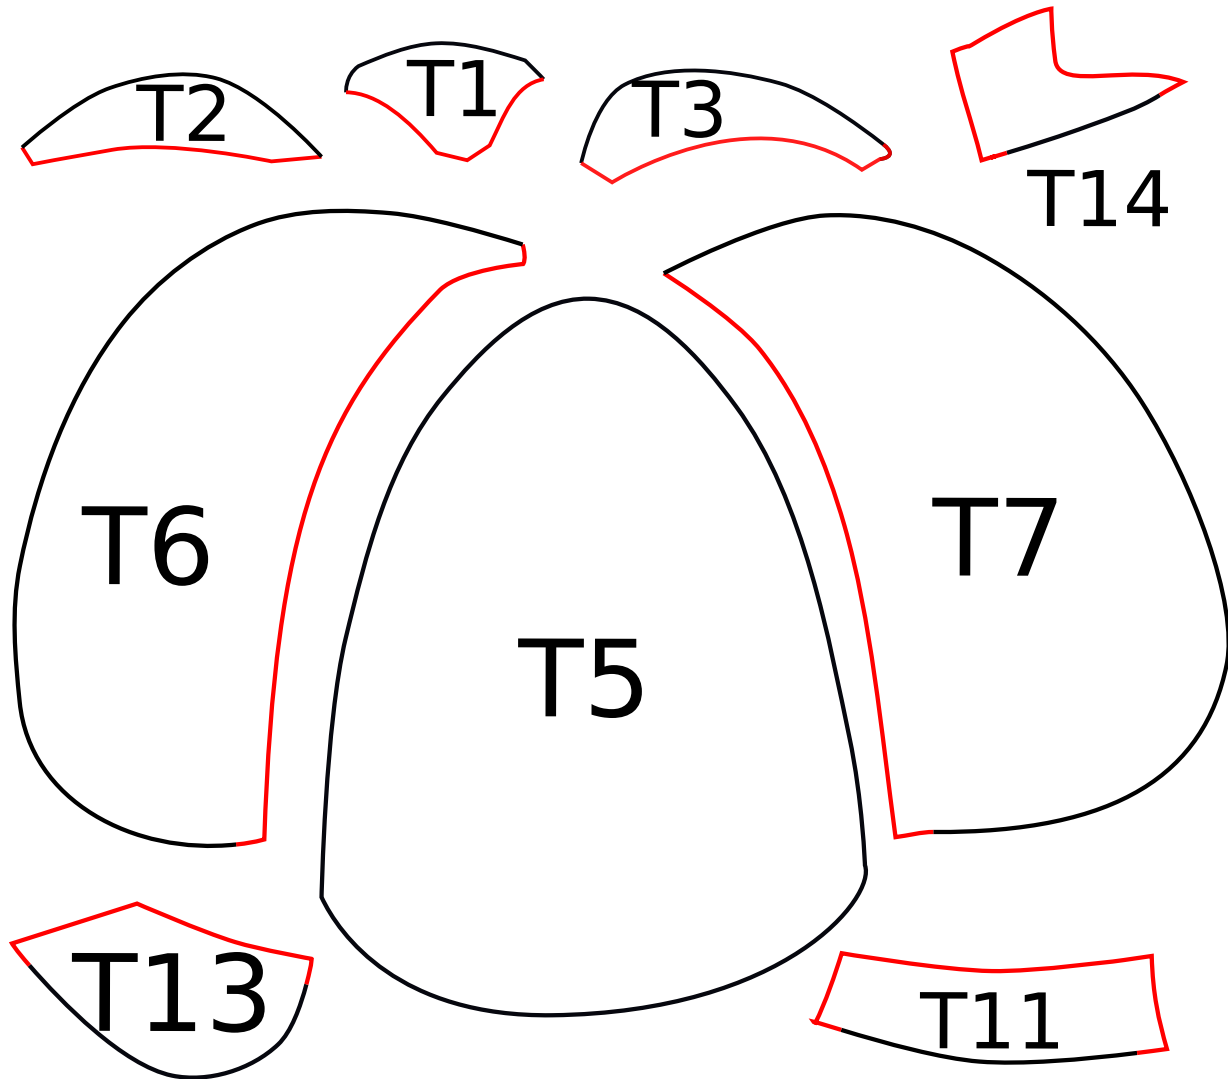

# Love with a Twist BOM Block 8B Toddling Turtle

## Appliqué Templates: Turtle Balloon

page 1 of 2, pieces are already reversed for tracing

 © 2019  
**Clever Chameleon**  
cleverchameleon.com.au

Check your print out!  
This box must measure 1" square  
or your appliqué will be the  
wrong size!!

## Appliqué Templates: Turtle Balloon

page 2 of 2, pieces are already reversed for tracing

Check your print out!  
This box must measure 1" square  
or your appliqué will be the  
wrong size!!

Love with a Twist quilt series designed by Dione Gardner-Stephen  
Downloaded from [www.cleverchameleon.com.au/balloon-turtle/](http://www.cleverchameleon.com.au/balloon-turtle/)  
Full assembly instructions also available at Clever Chameleon.  
Please be copyright respectful and share the link not the pattern.

## Appliqué Layout Guide: Turtle Balloon

Love with a Twist quilt series designed by Dione Gardner-Stephen.  
Downloaded from [www.cleverchameleon.com.au/balloon-turtle/](http://www.cleverchameleon.com.au/balloon-turtle/)  
Full assembly instructions also available at Clever Chameleon.  
Please be copyright respectful and share the link  
not the pattern.