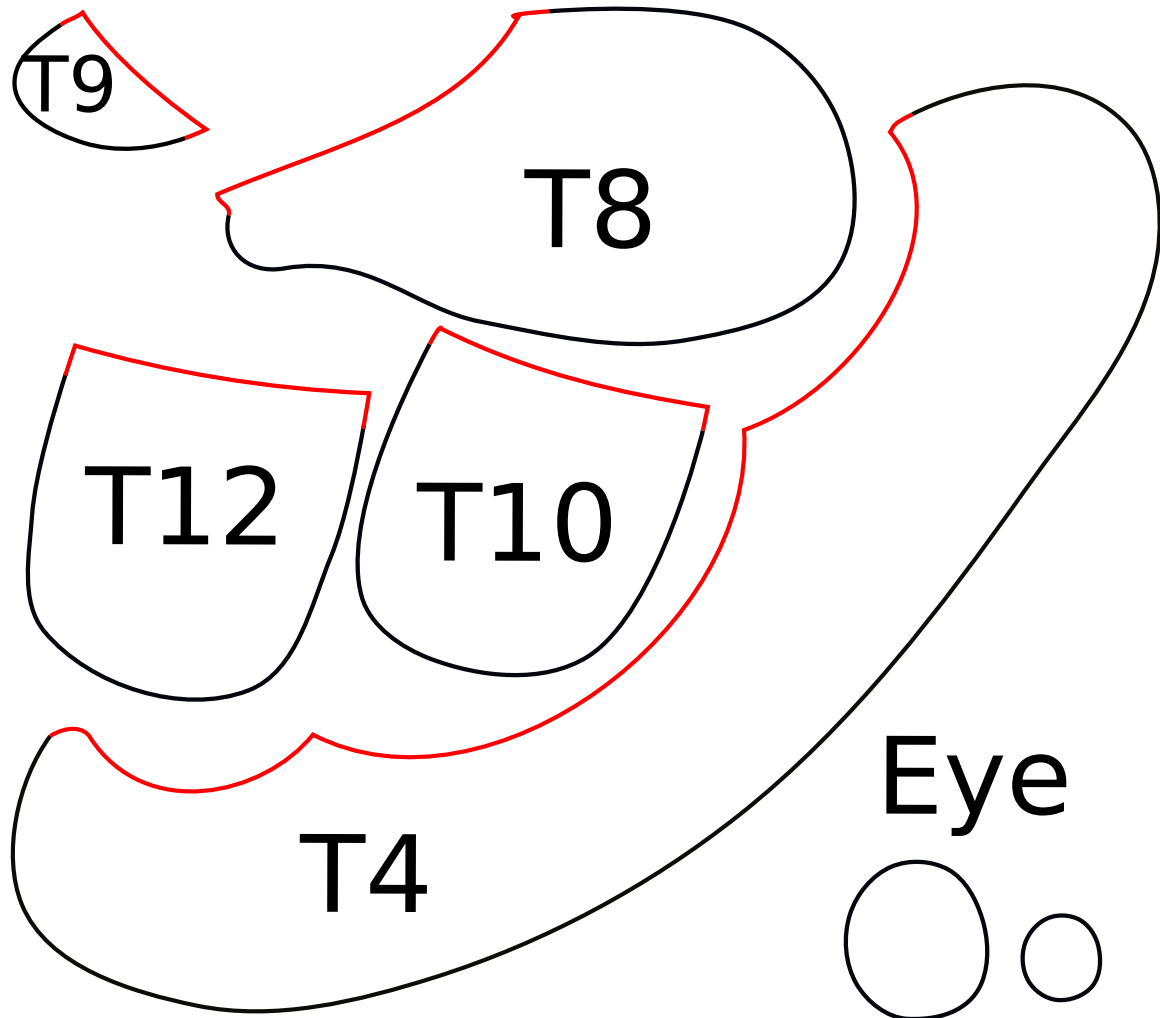

## Appliqué Templates: Turtle Balloon

page 1 of 2, pieces are already reversed for tracing

 © 2019  
**Clever Chameleon**  
cleverchameleon.com.au

Check your print out!  
This box must measure 1" square  
or your appliqué will be the  
wrong size!!

## Appliqué Templates: Turtle Balloon

page 2 of 2, pieces are already reversed for tracing

Check your print out!  
This box must measure 1" square  
or your appliqué will be the  
wrong size!!

Love with a Twist quilt series designed by Dione Gardner-Stephen  
Downloaded from [www.cleverchameleon.com.au/balloon-turtle/](http://www.cleverchameleon.com.au/balloon-turtle/)  
Full assembly instructions also available at Clever Chameleon.  
Please be copyright respectful and share the link not the pattern.