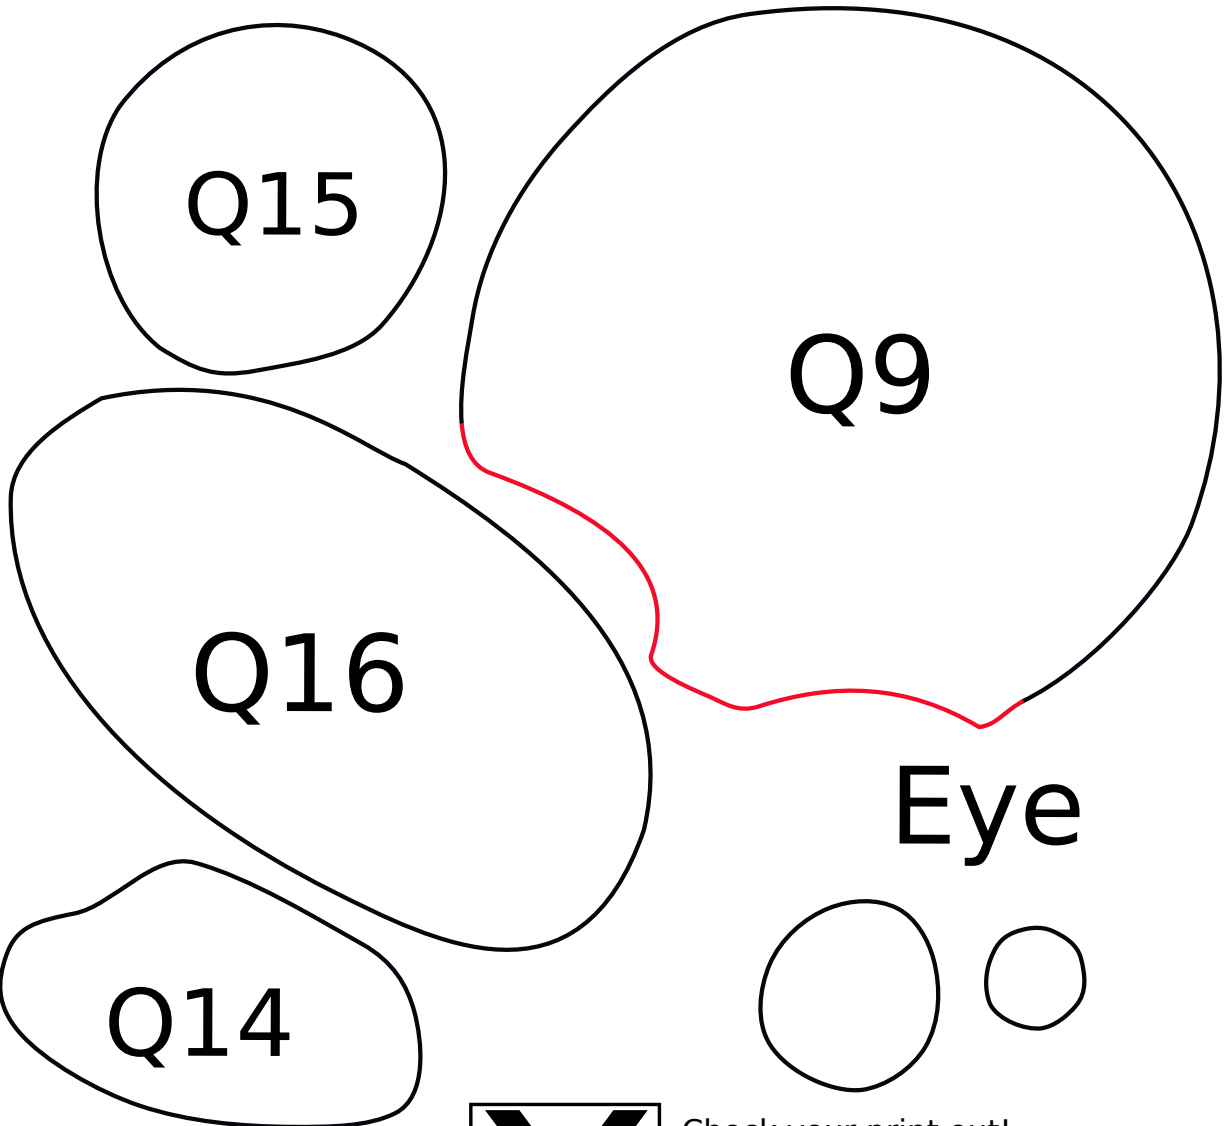

© 2019
Clever Chameleon
cleverchameleon.com.au

Check your print out!
This box must measure 1" square
or your appliqué will be the
wrong size!!

Love with a Twist quilt series designed by Dione Gardner-Stephen
Downloaded from www.cleverchameleon.com.au/balloon-duck/
Full assembly instructions also available at Clever Chameleon.
Please be copyright respectful and share the link not the pattern.