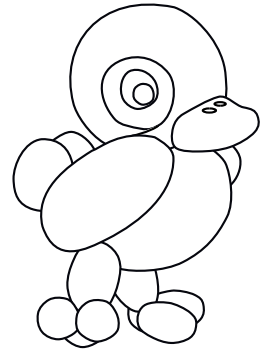

Appliqué Templates: Duck Balloon

page 2 of 2, pieces are already reversed for tracing