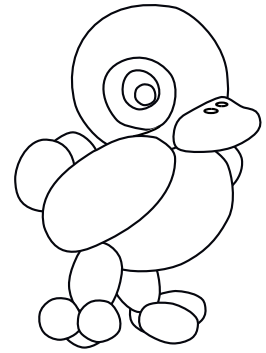

# Love with a Twist

### Appliqué Templates: Duck Balloon

page 1 of 2, pieces are already reversed for tracing

 © 2019  
Clever Chameleon  
cleverchameleon.com.au

Check your print out!  
This box must measure 1" square  
or your appliqué will be the  
wrong size!!

### Appliqué Layout Guide: Duck Balloon

Love with a Twist quilt series designed by Dione Gardner-Stephen. Downloaded from [www.cleverchameleon.com.au/balloon-duck/](http://www.cleverchameleon.com.au/balloon-duck/)  
Full assembly instructions also available at Clever Chameleon. Please be copyright respectful and share the link not the pattern.