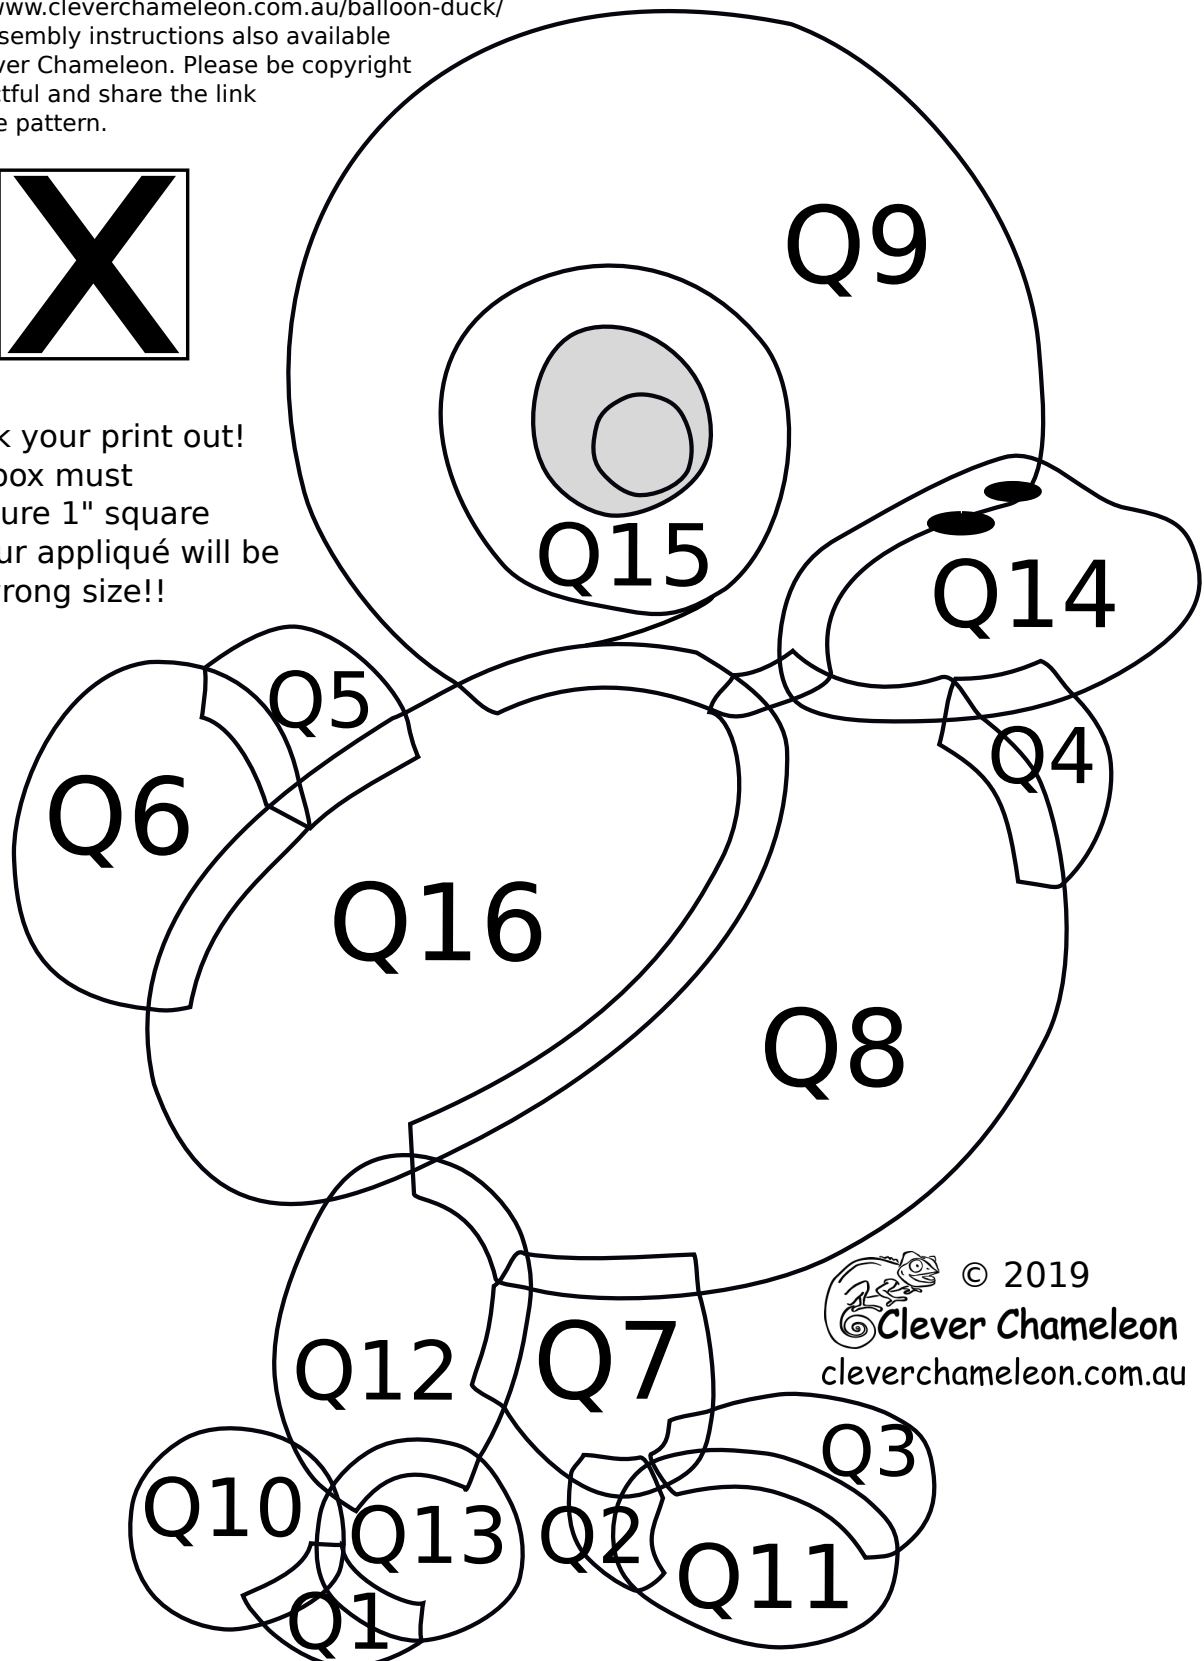

Love with a Twist BOM

Block 4A: Qwazy Quacker

Appliqué Layout Guide: Duck Balloon

Love with a Twist quilt series designed by Dione Gardner-Stephen. Downloaded from www.cleverchameleon.com.au/balloon-duck/
Full assembly instructions also available at Clever Chameleon. Please be copyright respectful and share the link not the pattern.

Check your print out!
This box must measure 1" square or your appliqué will be the wrong size!!

© 2019
Clever Chameleon
cleverchameleon.com.au