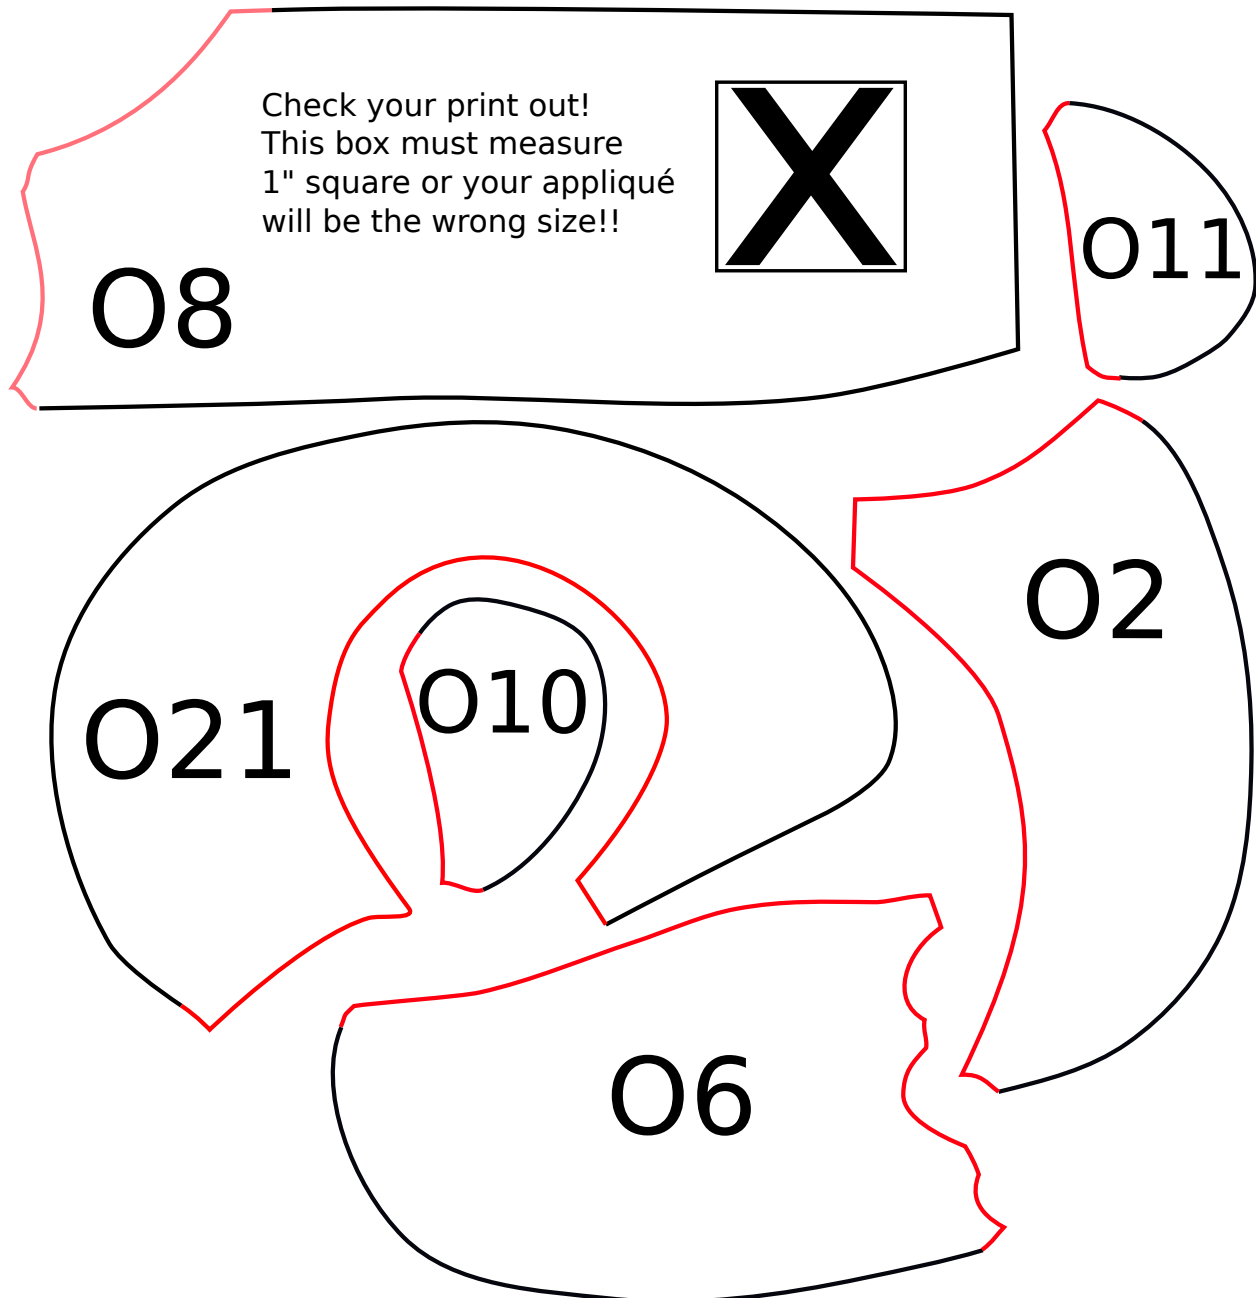

Love with a Twist quilt series designed by Dione Gardner-Stephen
Downloaded from www.cleverchameleon.com.au/balloon-owl/
Full assembly instructions also available at Clever Chameleon.
Please be copyright respectful and share the link not the pattern.