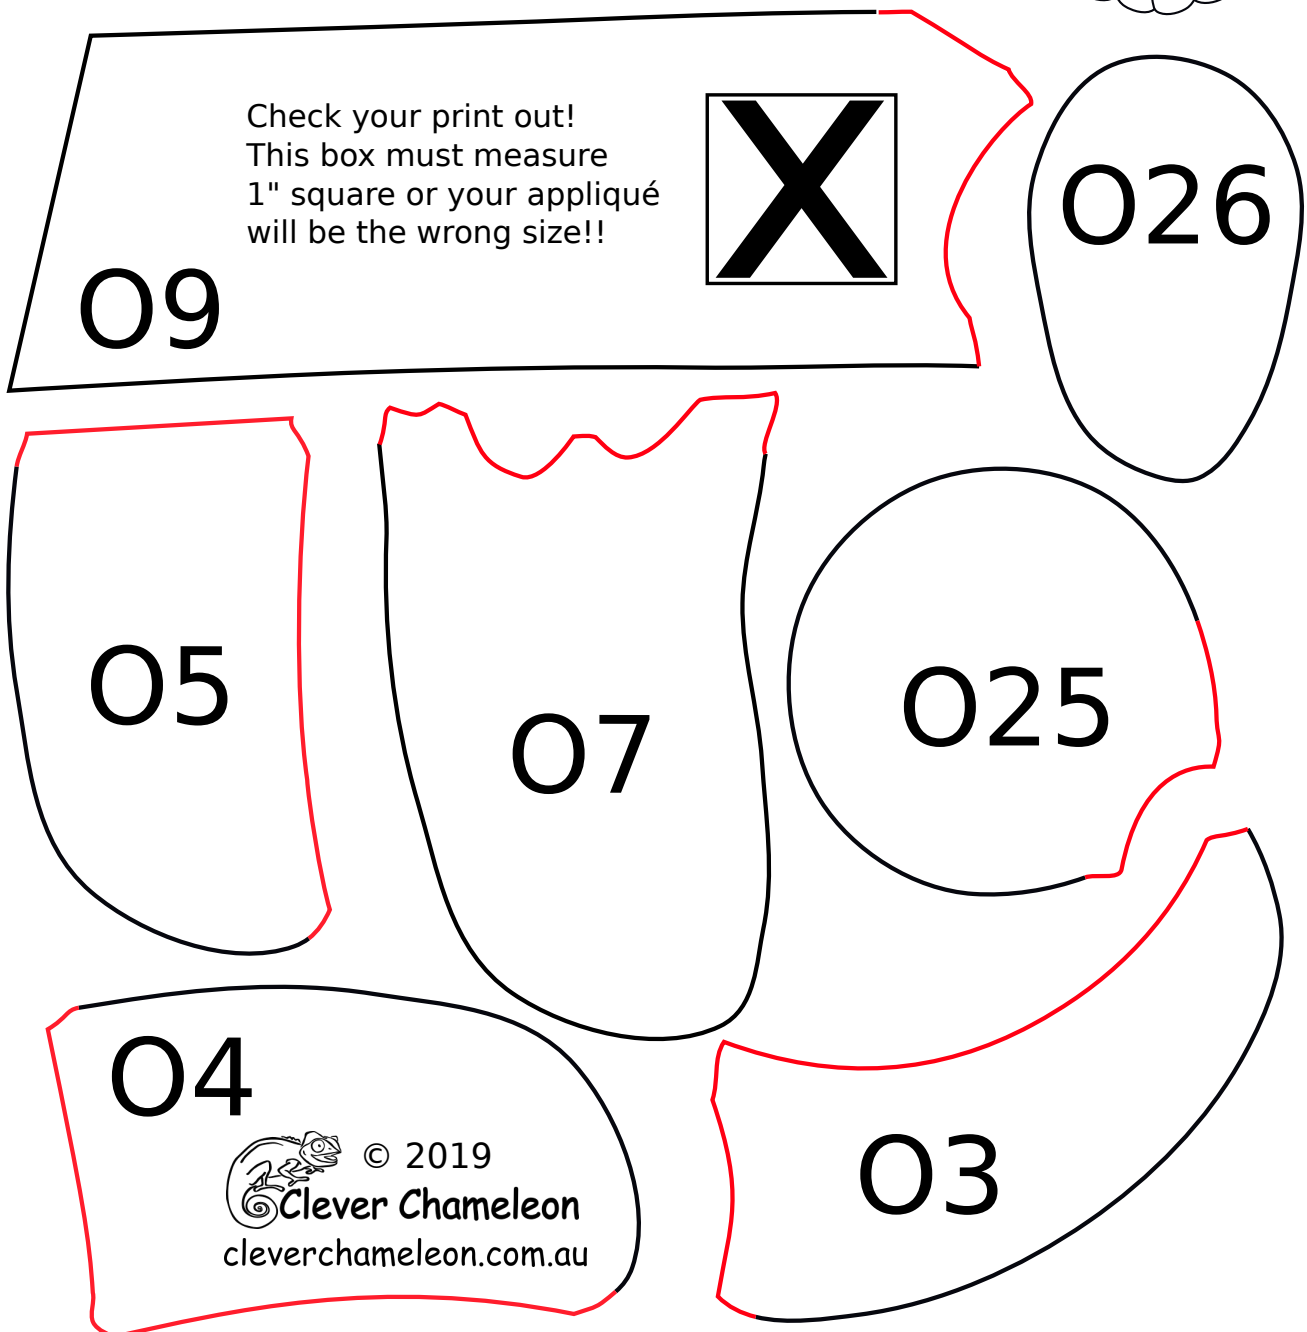

09

Check your print out!
This box must measure
1" square or your appliqué
will be the wrong size!!

026

05

07

025

04

© 2019
Clever Chameleon
cleverchameleon.com.au

03

Love with a Twist quilt series designed by Dione Gardner-Stephen
Downloaded from www.cleverchameleon.com.au/balloon-owl/
Full assembly instructions also available at Clever Chameleon.
Please be copyright respectful and share the link not the pattern.