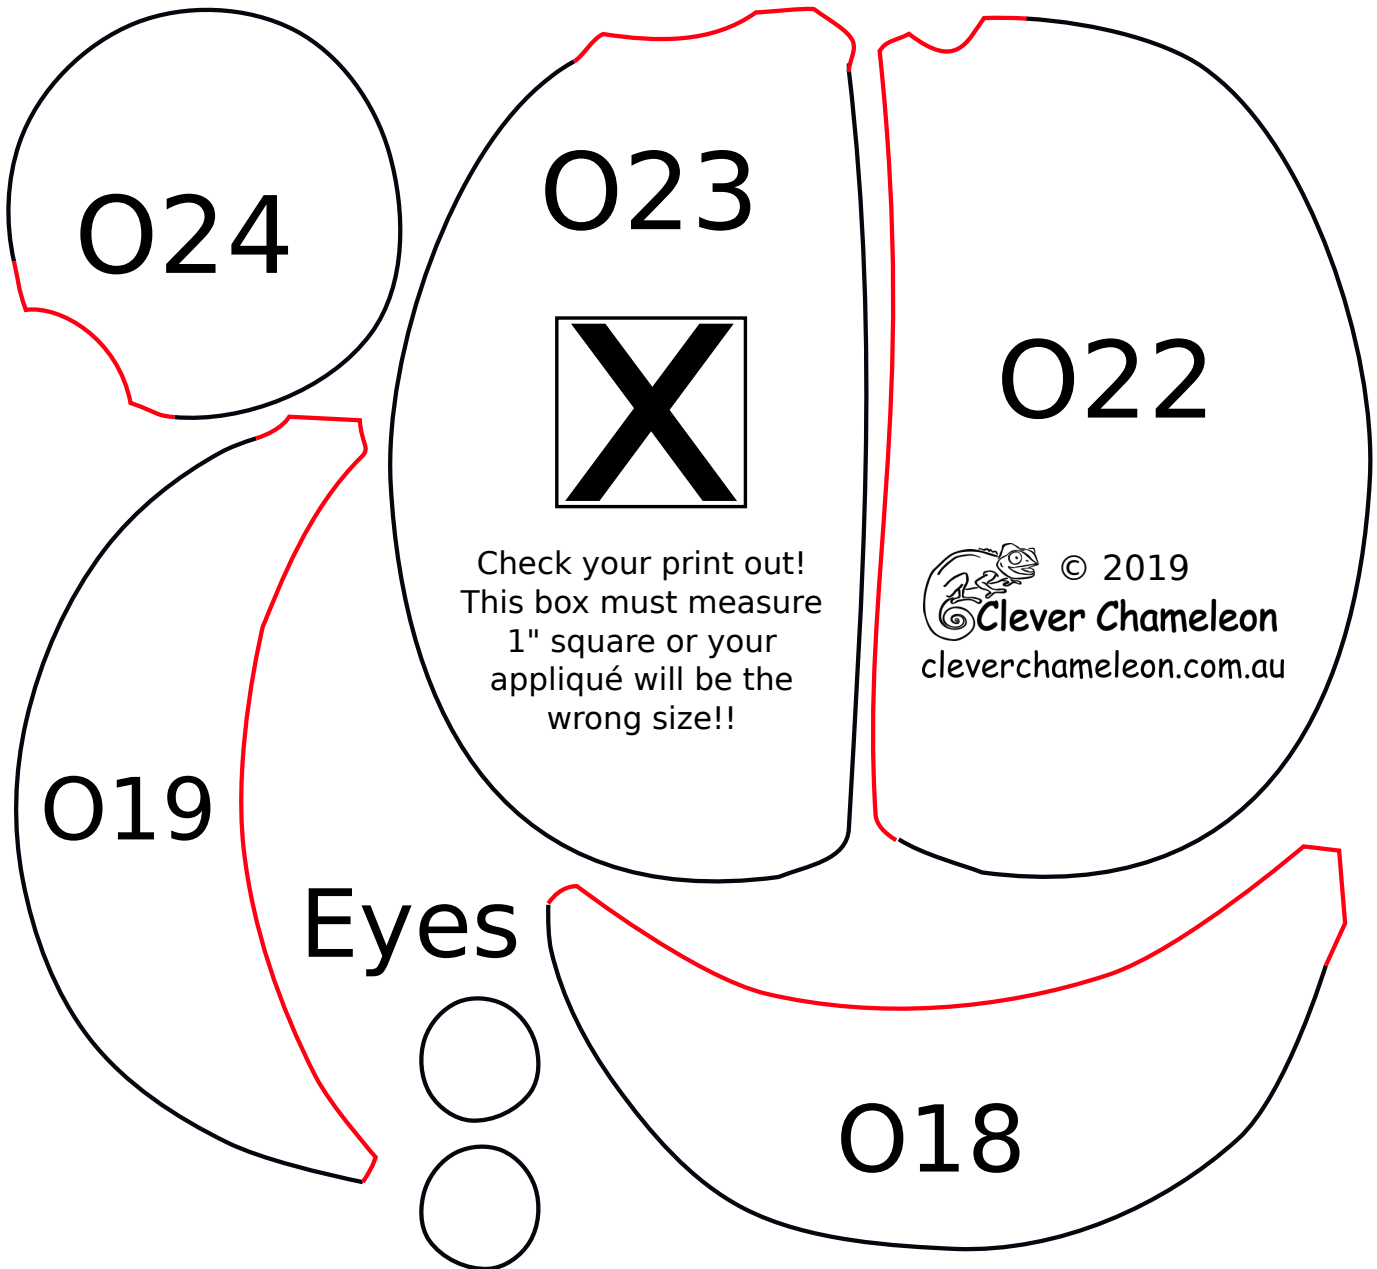

Love with a Twist quilt series designed by Dione Gardner-Stephen
Downloaded from www.cleverchameleon.com.au/balloon-owl/
Full assembly instructions also available at Clever Chameleon.
Please be copyright respectful and share the link not the pattern.