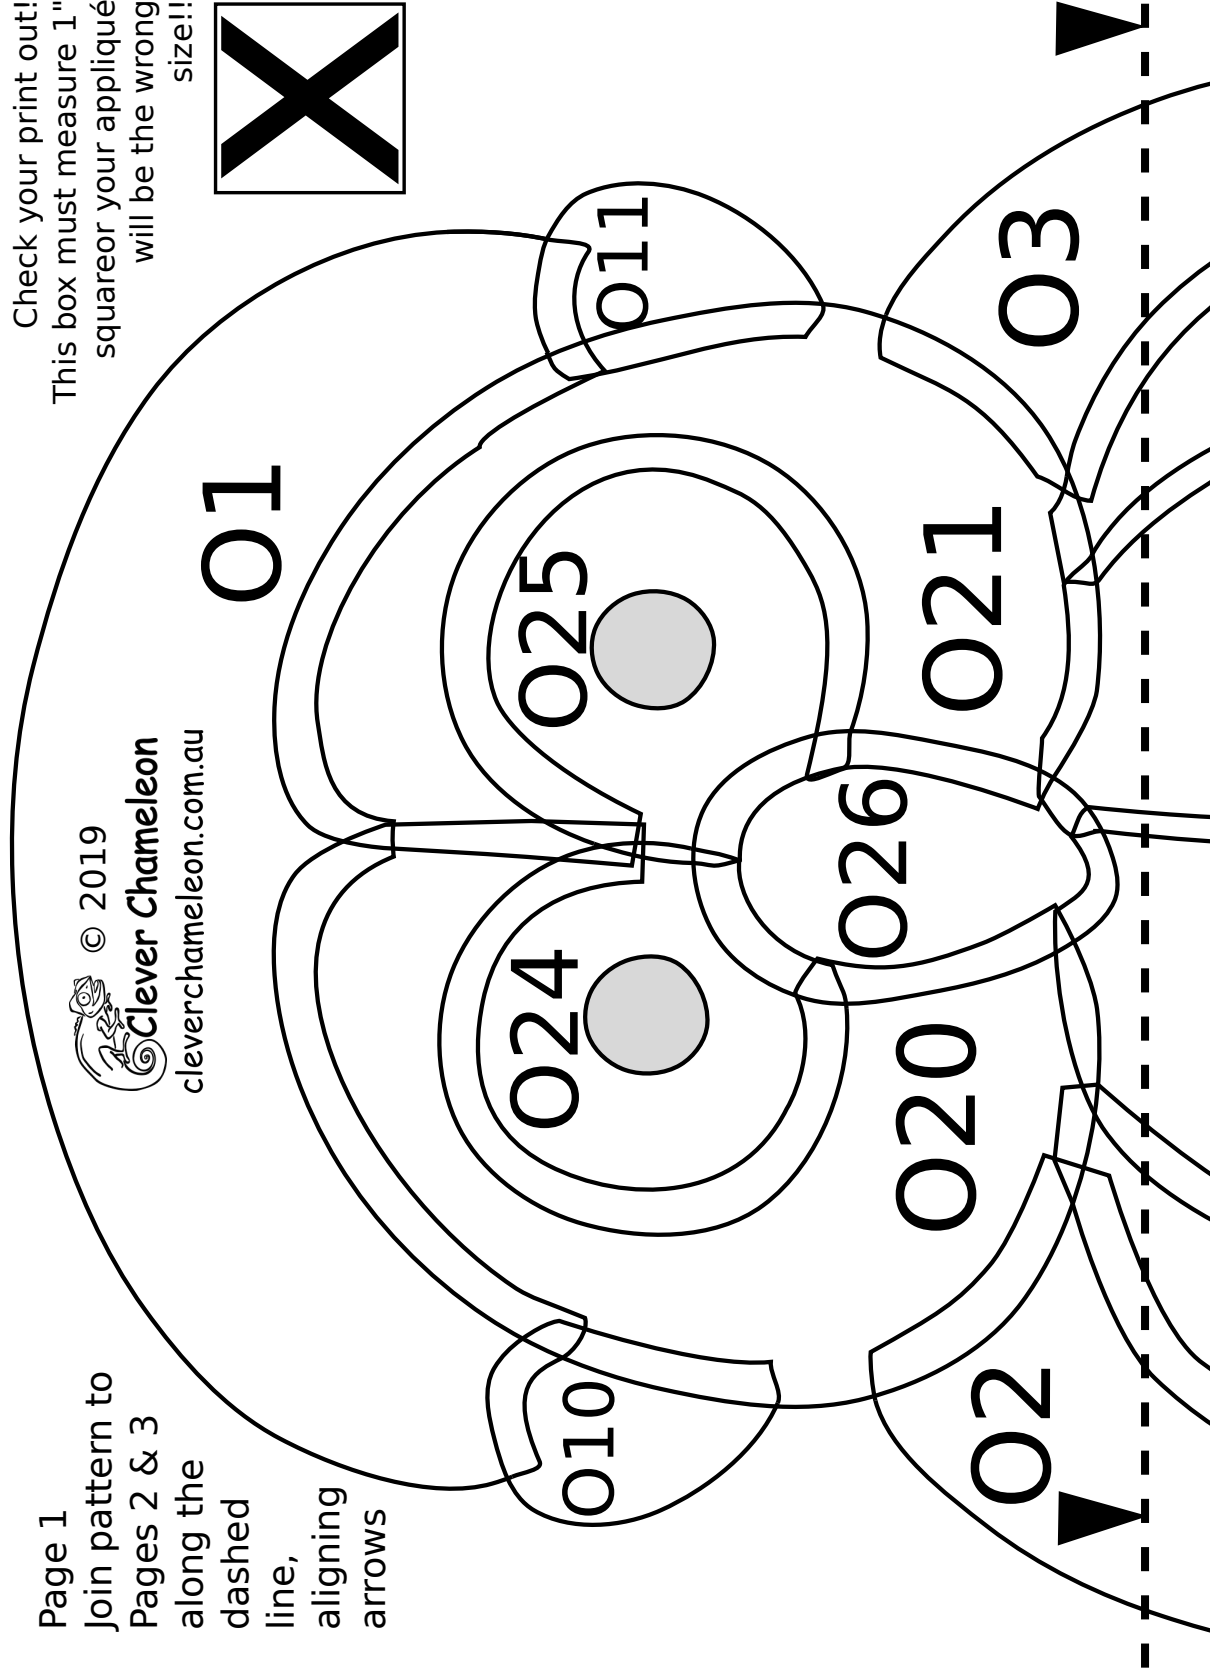

Check your print out!
This box must measure 1"
square or your appliqué
will be the wrong
size!!