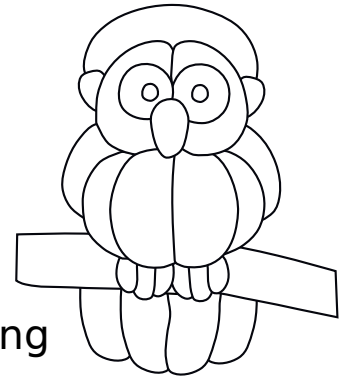

Love with a Twist

BOM Block 7B

Omniscient Owl

Appliqué Templates: Owl Balloon
page 3 of 4, pieces are already reversed for tracing