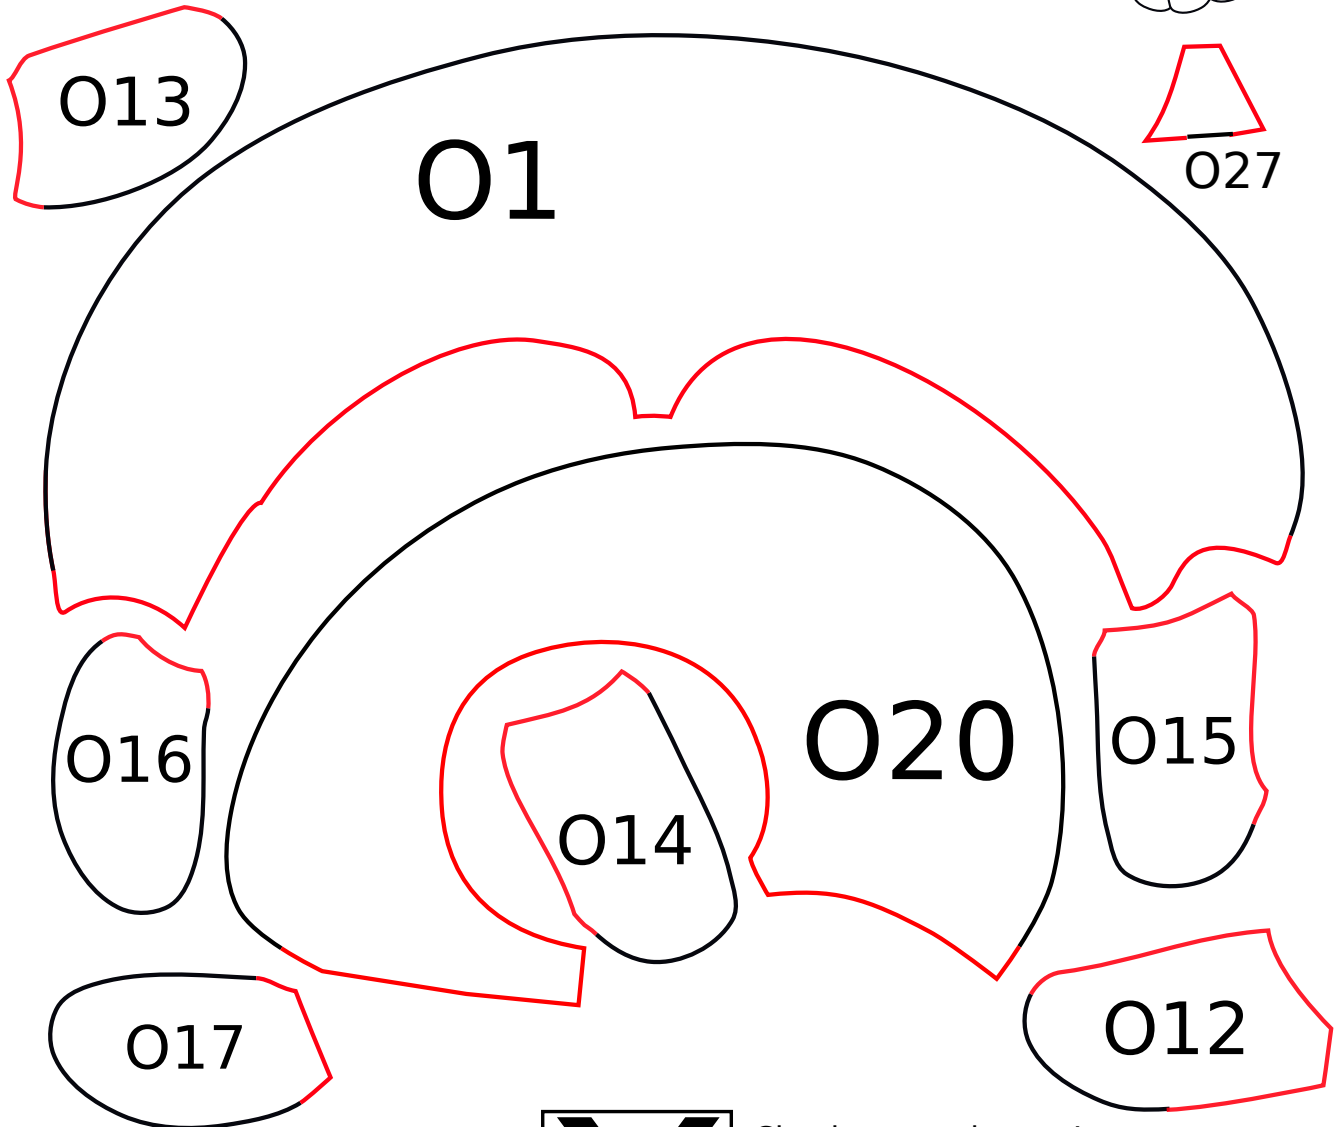

## Appliqué Templates: Owl Balloon

page 1 of 4, pieces are already reversed for tracing

 © 2019  
Clever Chameleon  
cleverchameleon.com.au

Check your print out!  
This box must measure 1" square  
or your appliqué will be the  
wrong size!!

# Love with a Twist BOM Block 7B Omniscient Owl

**Appliqué Templates: Owl Balloon**  
page 4 of 4, pieces are already reversed for tracing

09

Check your print out!  
This box must measure  
1" square or your appliqué  
will be the wrong size!!