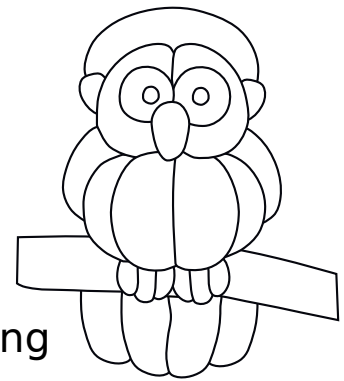

Love with a Twist BOM Block 7B Omniscient Owl

Appliqué Templates: Owl Balloon
page 2 of 4, pieces are already reversed for tracing