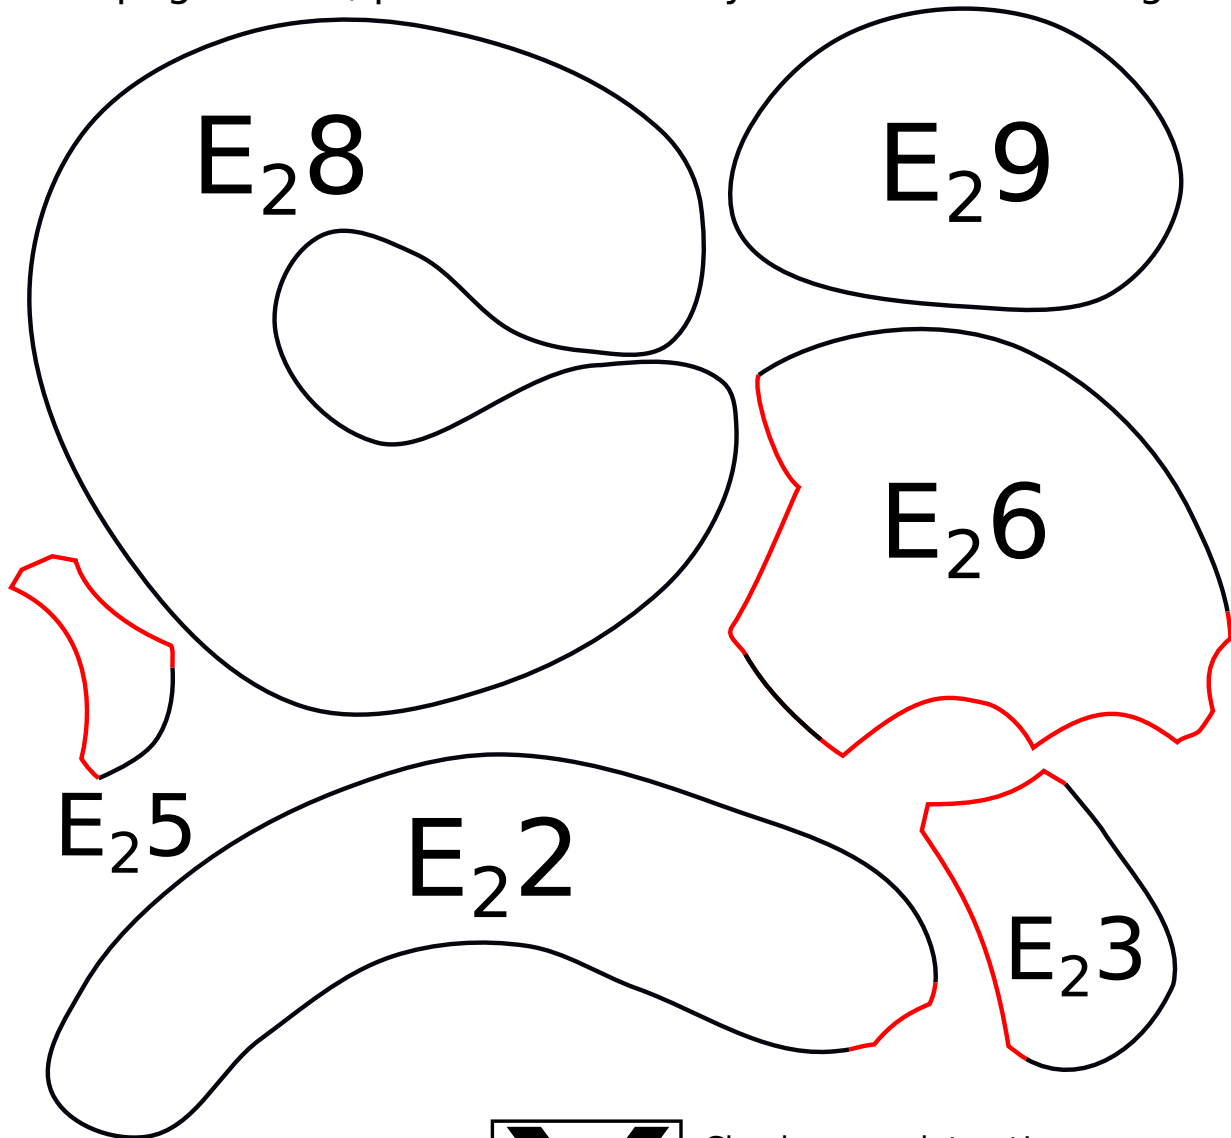

Love with a Twist BOM Block 10A2 Excellent Elephants

Appliqué Templates: Ellie Baby Balloon
page 1 of 2, pieces are already reversed for tracing

 © 2019
Clever Chameleon
cleverchameleon.com.au

Check your print out!
This box must measure 1" square
or your appliqué will be the
wrong size!!

Love with a Twist quilt series designed by Dione Gardner-Stephen
Downloaded from www.cleverchameleon.com.au/balloon-elephant/
Full assembly instructions also available at Clever Chameleon.
Please be copyright respectful and share the link not the pattern.

Love with a Twist BOM Block 10A2 Excellent Elephants

Appliqué Templates: Ellie Baby Balloon
page 2 of 2, pieces are already reversed for tracing

 © 2019
Clever Chameleon
cleverchameleon.com.au

Check your print out!
This box must measure 1" square
or your appliqué will be the
wrong size!!

Love with a Twist BOM Block 10A2: Ellie Elephant

Appliqué Layout Guide: Baby Elephant Balloon

Love with a Twist quilt series designed by Dione Gardner-Stephen. Downloaded from www.cleverchameleon.com.au/balloon-elephant/
Full assembly instructions also available at Clever Chameleon. Please be copyright respectful and share the link not the pattern.