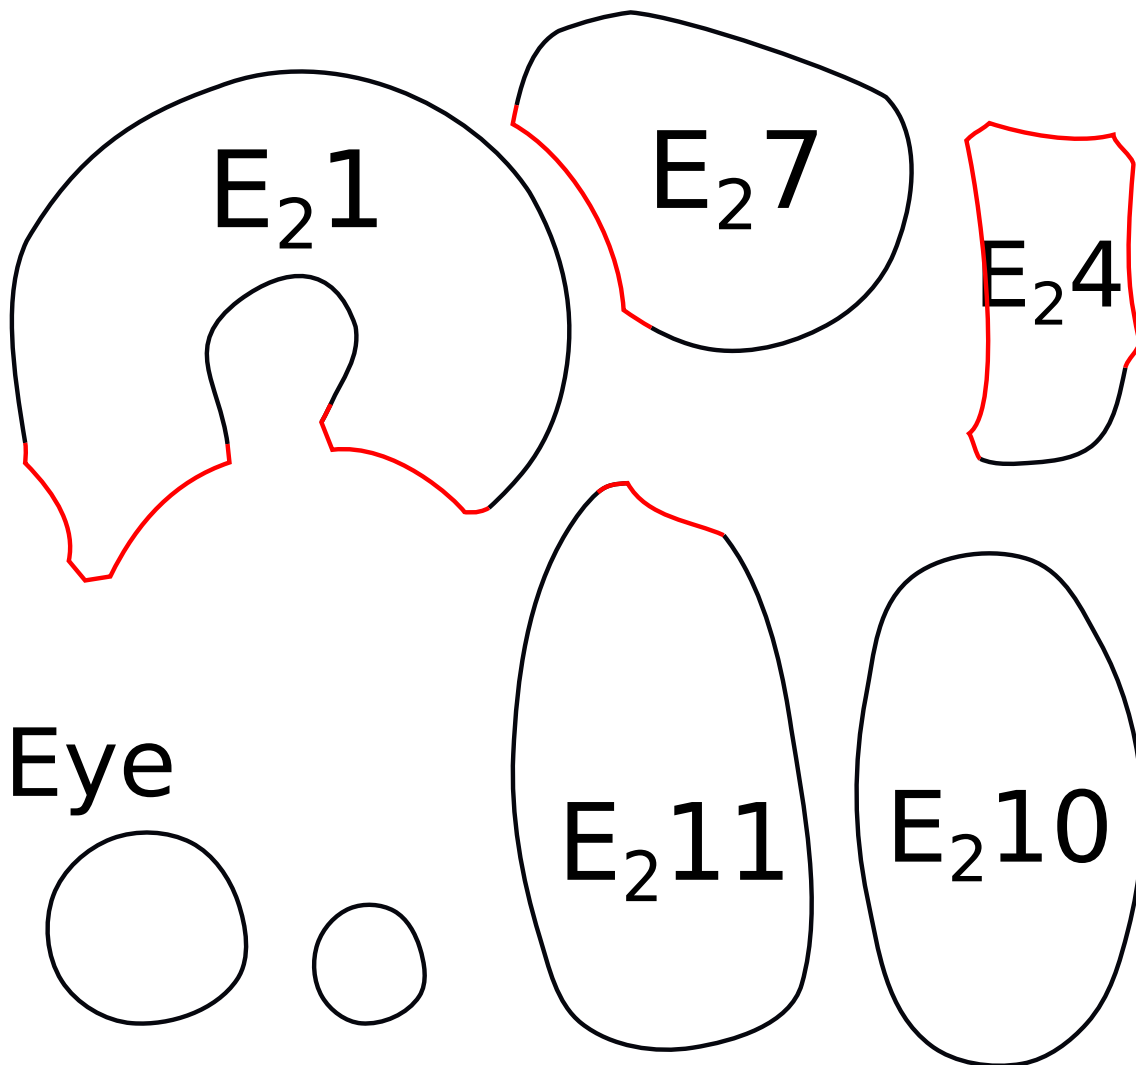

Love with a Twist BOM Block 10A2 Excellent Elephants

Appliqué Templates: Ellie Baby Balloon
page 1 of 2, pieces are already reversed for tracing

 © 2019
Clever Chameleon
cleverchameleon.com.au

Check your print out!
This box must measure 1" square
or your appliqué will be the
wrong size!!

Love with a Twist BOM Block 10A2 Excellent Elephants

Appliqué Templates: Ellie Baby Balloon
page 2 of 2, pieces are already reversed for tracing

 © 2019
Clever Chameleon
cleverchameleon.com.au

Check your print out!
This box must measure 1" square
or your appliqué will be the
wrong size!!

Love with a Twist BOM Block 10A2: Ellie Elephant

Appliqué Layout Guide: Baby Elephant Balloon

Love with a Twist quilt series designed by Dione Gardner-Stephen. Downloaded from www.cleverchameleon.com.au/balloon-elephant/
Full assembly instructions also available at Clever Chameleon. Please be copyright respectful and share the link not the pattern.

Check your print out!
This box must measure 1"
square or your appliqué
will be the wrong
size!!