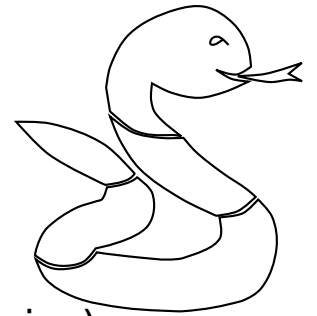

Lunarcy Quilt Part 10 Year of the Snake

Appliqué Templates

page 1 of 3, pieces are already reversed for tracing

Lunarcy Quilt series designed by Dione Gardner-Stephen
Downloaded from www.cleverchameleon.com.au/lunarcy-year-of-the-snake/
Not to be distributed, all rights reserved.
Please be copyright respectful and share the link not the pattern.

Lunarcy Quilt Part 10 Year of the Snake

Appliqué Templates

page 2 of 3, pieces are already reversed for tracing

Peach lantern parts

Red lantern parts

© 2020
Clever Chameleon
cleverchameleon.com.au

Lunarcy Quilt Part 10 Year of the Snake

Appliqué Templates

page 3 of 3, Suggested Layout Key (45% of actual size)

© 2020
Clever Chameleon
cleverchameleon.com.au

Lunarcy Quilt series designed by Dione Gardner-Stephen
Downloaded from www.cleverchameleon.com.au/lunarcy-year-of-the-snake/
Not to be distributed, all rights reserved.
Please be copyright respectful and share the link not the pattern.