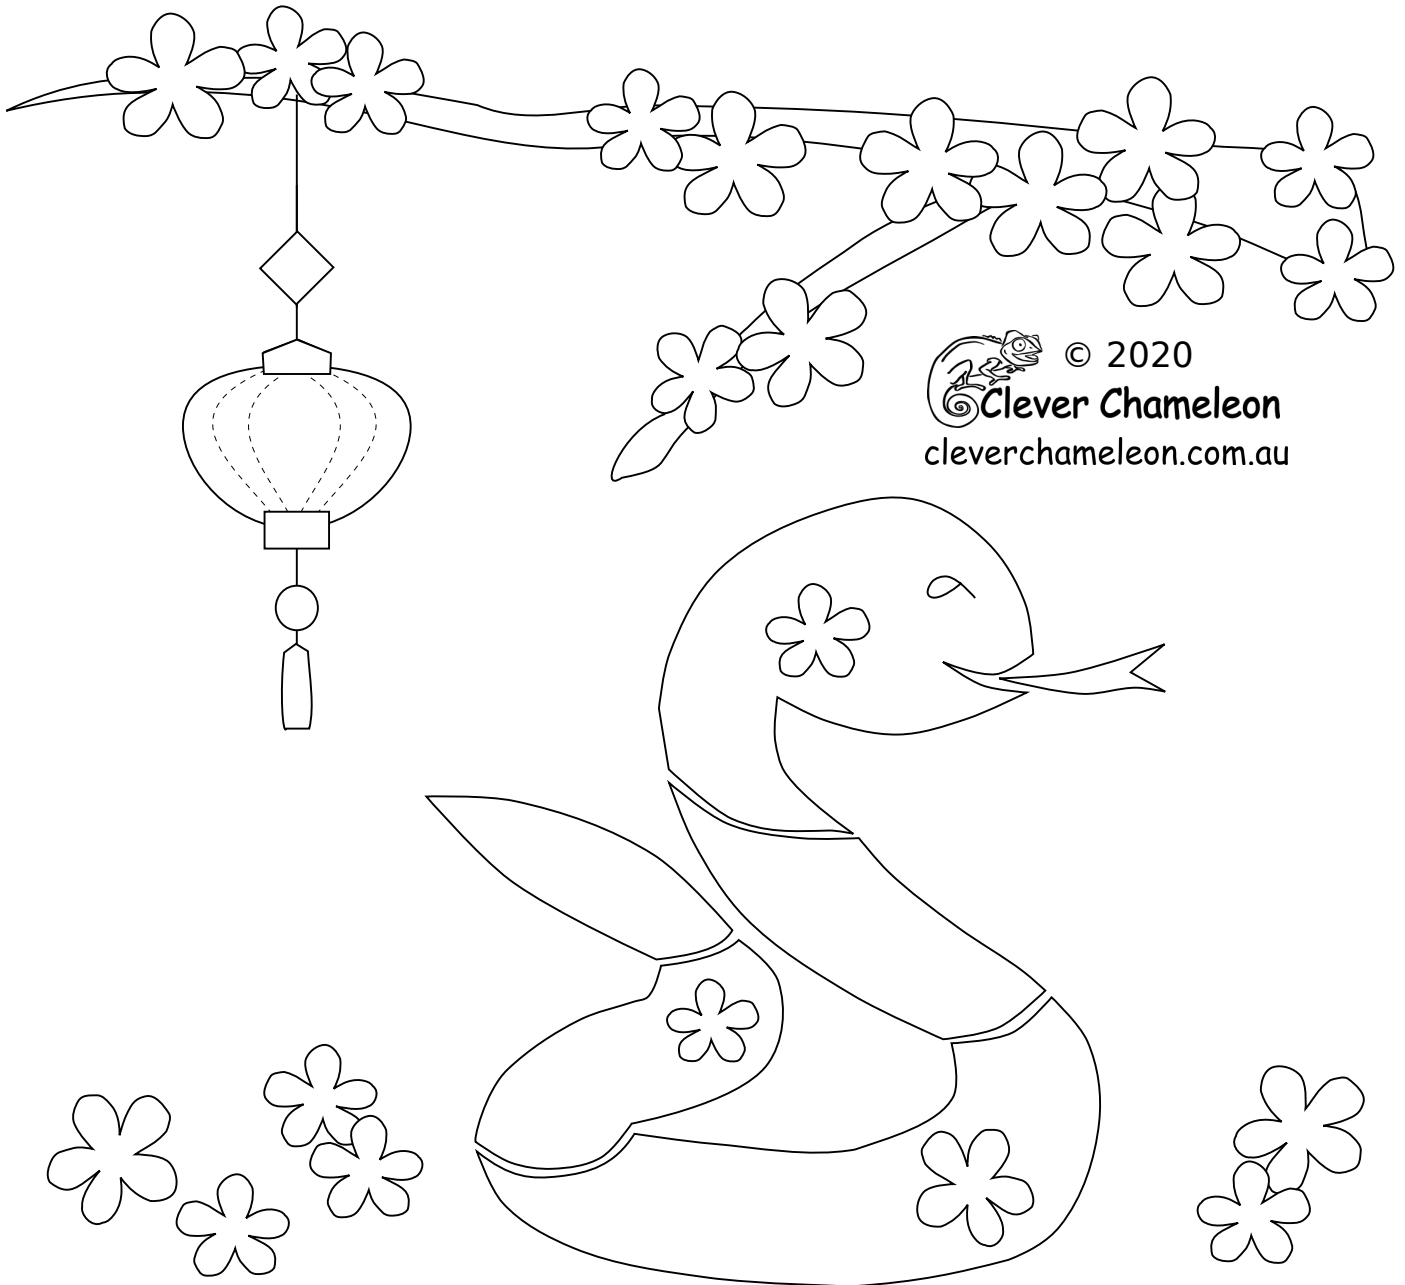

Lunarcy Quilt Part 10 Year of the Snake

Appliqué Templates

page 1 of 3, pieces are already reversed for tracing

Lunarcy Quilt series designed by Dione Gardner-Stephen
Downloaded from www.cleverchameleon.com.au/lunarcy-year-of-the-snake/
Not to be distributed, all rights reserved.
Please be copyright respectful and share the link not the pattern.

Lunarcy Quilt Part 10 Year of the Snake

Appliqué Templates

page 2 of 3, pieces are already reversed for tracing

Peach lantern parts

Red lantern parts

© 2020
Clever Chameleon
cleverchameleon.com.au

Lunarcy Quilt Part 10 Year of the Snake

Appliqué Templates

page 3 of 3, Suggested Layout Key (45% of actual size)

© 2020
Clever Chameleon
cleverchameleon.com.au

Lunarcy Quilt series designed by Dione Gardner-Stephen
Downloaded from www.cleverchameleon.com.au/lunarcy-year-of-the-snake/
Not to be distributed, all rights reserved.
Please be copyright respectful and share the link not the pattern.