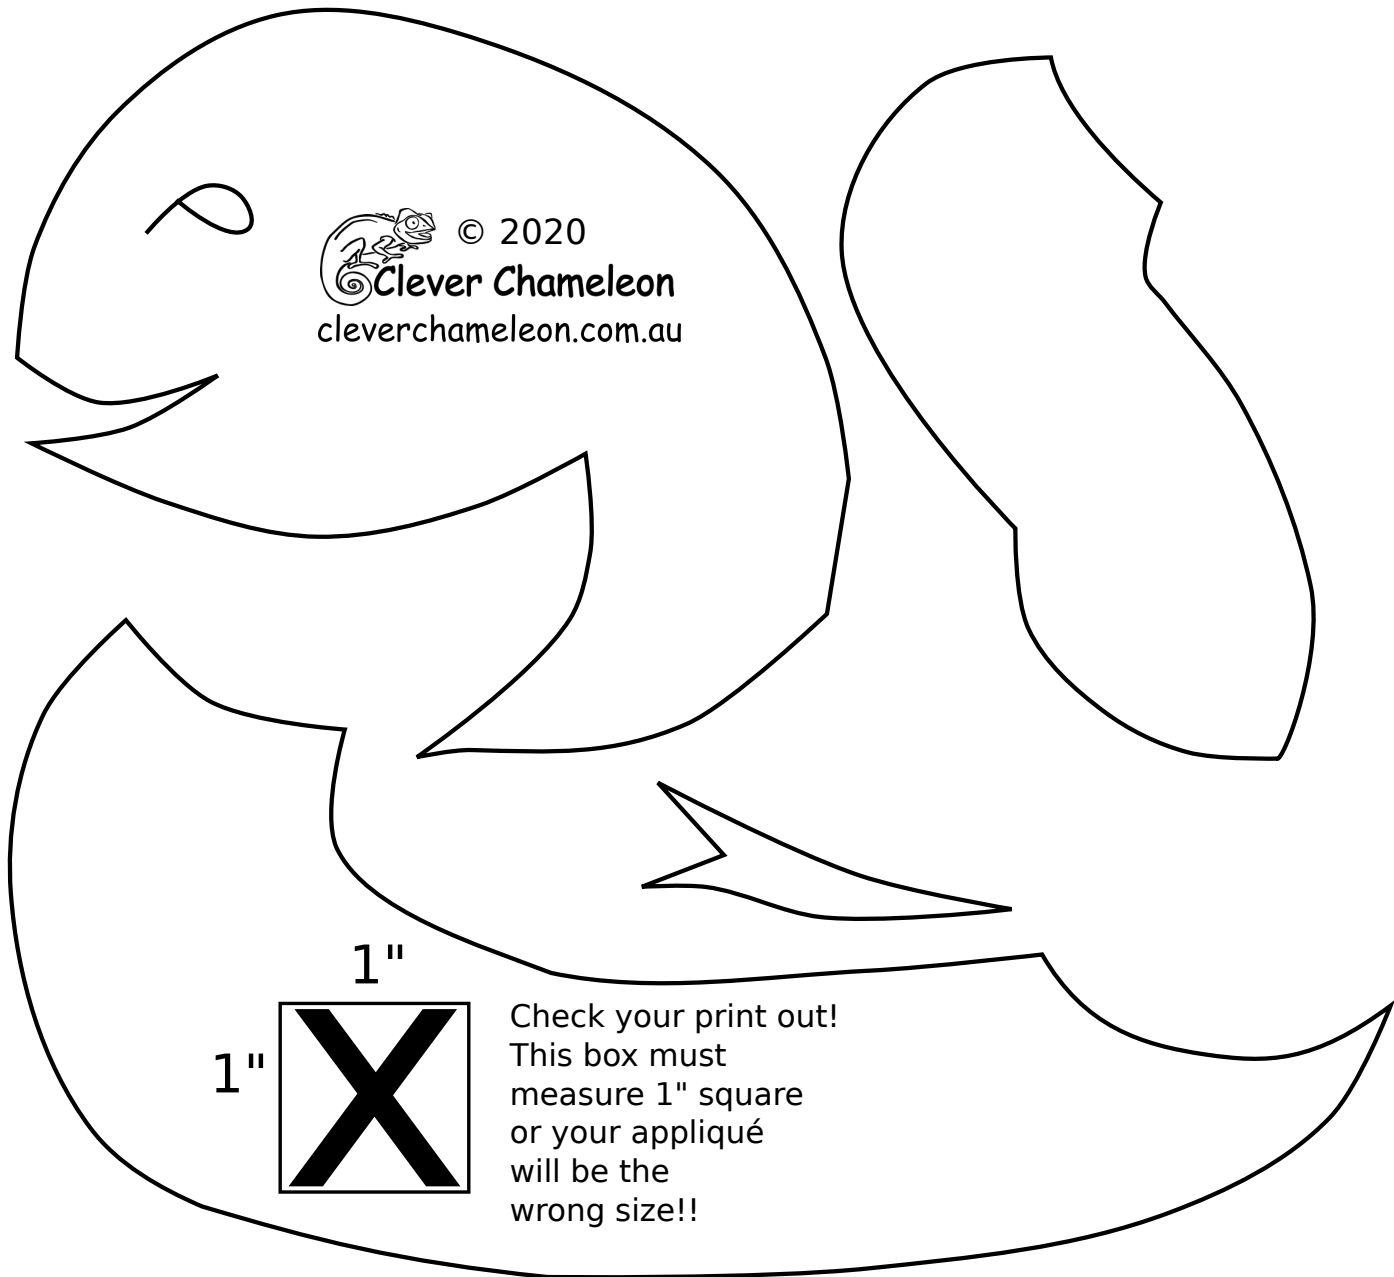

Lunarcy Quilt Part 10 Year of the Snake

Appliqué Templates

page 1 of 3, pieces are already reversed for tracing

Lunarcy Quilt series designed by Dione Gardner-Stephen
Downloaded from www.cleverchameleon.com.au/lunarcy-year-of-the-snake/
Not to be distributed, all rights reserved.
Please be copyright respectful and share the link not the pattern.

Lunarcy Quilt Part 10 Year of the Snake

Appliqué Templates

page 2 of 3, pieces are already reversed for tracing

Peach lantern parts

Red lantern parts

© 2020
Clever Chameleon
cleverchameleon.com.au

Lunarcy Quilt Part 10 Year of the Snake

Appliqué Templates

page 3 of 3, Suggested Layout Key (45% of actual size)

© 2020
Clever Chameleon
cleverchameleon.com.au

Lunarcy Quilt series designed by Dione Gardner-Stephen
Downloaded from www.cleverchameleon.com.au/lunarcy-year-of-the-snake/
Not to be distributed, all rights reserved.
Please be copyright respectful and share the link not the pattern.