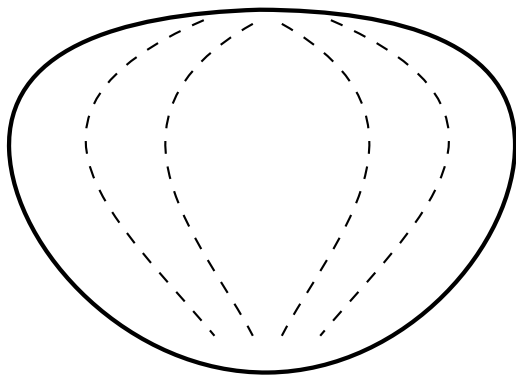

Lunarcy Quilt Part 10 Year of the Snake

Appliqué Templates

page 1 of 3, pieces are already reversed for tracing

Lunarcy Quilt series designed by Dione Gardner-Stephen
Downloaded from www.cleverchameleon.com.au/lunarcy-year-of-the-snake/
Not to be distributed, all rights reserved.
Please be copyright respectful and share the link not the pattern.

Lunarcy Quilt Part 10 Year of the Snake

Appliqué Templates

page 2 of 3, pieces are already reversed for tracing

Peach lantern parts

Red lantern parts

© 2020
Clever Chameleon
cleverchameleon.com.au

Lunarcy Quilt Part 10 Year of the Snake

Appliqué Templates

page 3 of 3, Suggested Layout Key (45% of actual size)

© 2020
Clever Chameleon
cleverchameleon.com.au

Lunarcy Quilt series designed by Dione Gardner-Stephen
Downloaded from www.cleverchameleon.com.au/lunarcy-year-of-the-snake/
Not to be distributed, all rights reserved.
Please be copyright respectful and share the link not the pattern.