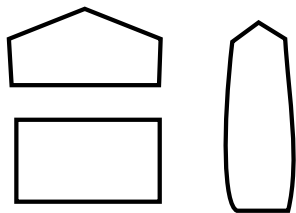

Lunarcy Quilt Part 10 Year of the Snake

Appliqué Templates

page 1 of 3, pieces are already reversed for tracing

Lunarcy Quilt series designed by Dione Gardner-Stephen
Downloaded from www.cleverchameleon.com.au/lunarcy-year-of-the-snake/
Not to be distributed, all rights reserved.
Please be copyright respectful and share the link not the pattern.

Lunarcy Quilt Part 10 Year of the Snake

Appliqué Templates

page 2 of 3, pieces are already reversed for tracing

Peach lantern parts

Red lantern parts

© 2020
Clever Chameleon
cleverchameleon.com.au

Lunarcy Quilt Part 10 Year of the Snake

Appliqué Templates

page 3 of 3, Suggested Layout Key (45% of actual size)

© 2020
Clever Chameleon
cleverchameleon.com.au

Lunarcy Quilt series designed by Dione Gardner-Stephen
Downloaded from www.cleverchameleon.com.au/lunarcy-year-of-the-snake/
Not to be distributed, all rights reserved.
Please be copyright respectful and share the link not the pattern.