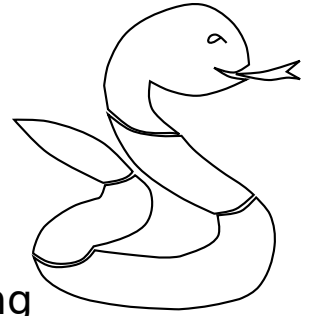

Lunarcy Quilt Part 10 Year of the Snake

Appliqué Templates

page 1 of 3, pieces are already reversed for tracing

Lunarcy Quilt series designed by Dione Gardner-Stephen
Downloaded from www.cleverchameleon.com.au/lunarcy-year-of-the-snake/
Not to be distributed, all rights reserved.
Please be copyright respectful and share the link not the pattern.

Lunarcy Quilt Part 10 Year of the Snake

Appliqué Templates

page 2 of 3, pieces are already reversed for tracing

Peach lantern parts

Red lantern parts

© 2020
Clever Chameleon
cleverchameleon.com.au

Lunarcy Quilt Part 10 Year of the Snake