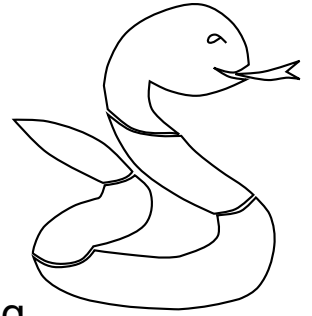

Lunarcy Quilt Part 10 Year of the Snake

Appliqué Templates

page 1 of 3, pieces are already reversed for tracing

Lunarcy Quilt series designed by Dione Gardner-Stephen
Downloaded from www.cleverchameleon.com.au/lunarcy-year-of-the-snake/
Not to be distributed, all rights reserved.
Please be copyright respectful and share the link not the pattern.

Lunarcy Quilt Part 10 Year of the Snake

Appliqué Templates

page 2 of 3, pieces are already reversed for tracing

Peach lantern parts

Red lantern parts

© 2020
Clever Chameleon
cleverchameleon.com.au

Lunarcy Quilt Part 10 Year of the Snake

Appliqué Templates

page 3 of 3, Suggested Layout Key (45% of actual size)

© 2020
Clever Chameleon
cleverchameleon.com.au

Lunarcy Quilt series designed by Dione Gardner-Stephen
Downloaded from www.cleverchameleon.com.au/lunarcy-year-of-the-snake/
Not to be distributed, all rights reserved.
Please be copyright respectful and share the link not the pattern.