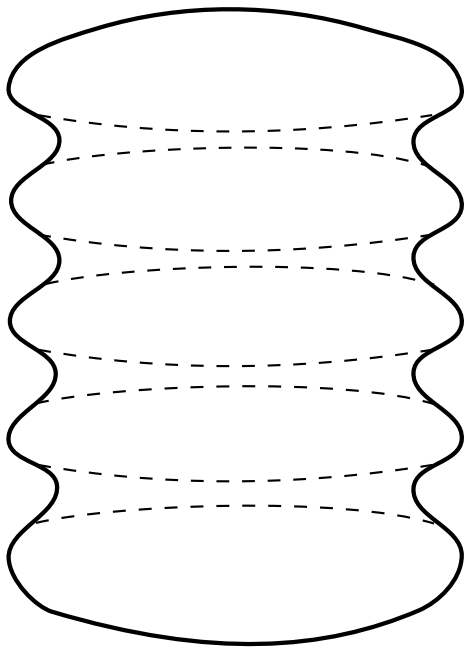

Peach lantern parts