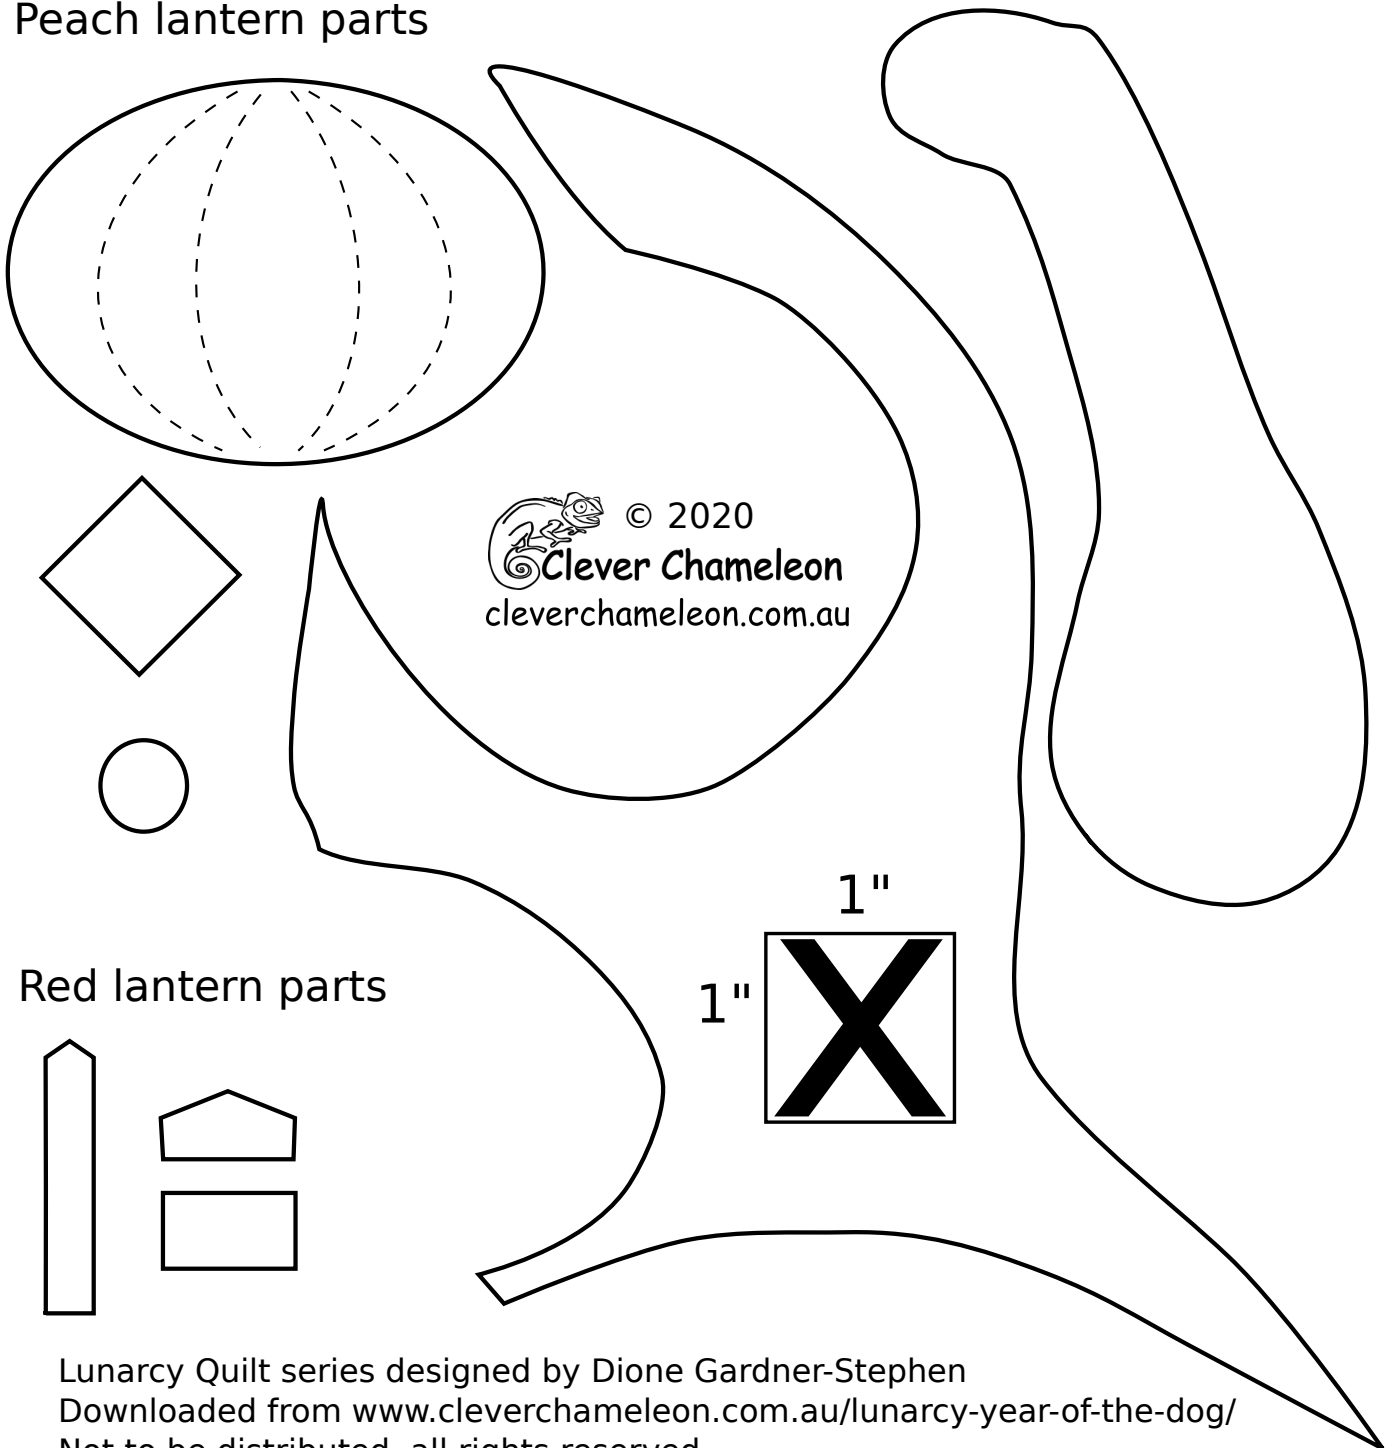

## Appliqué Templates

page 1 of 3, pieces are already reversed for tracing

 © 2020  
Clever Chameleon  
cleverchameleon.com.au

Lunarcy Quilt series designed by Dione Gardner-Stephen  
Downloaded from [www.cleverchameleon.com.au/lunarcy-year-of-the-dog/](http://www.cleverchameleon.com.au/lunarcy-year-of-the-dog/)  
Not to be distributed, all rights reserved.  
Please be copyright respectful and share the link not the pattern.

# Lunarcy Quilt Part 5 Year of the Dog

## Appliqué Templates

page 2 of 3, pieces are already reversed for tracing

### Peach lantern parts