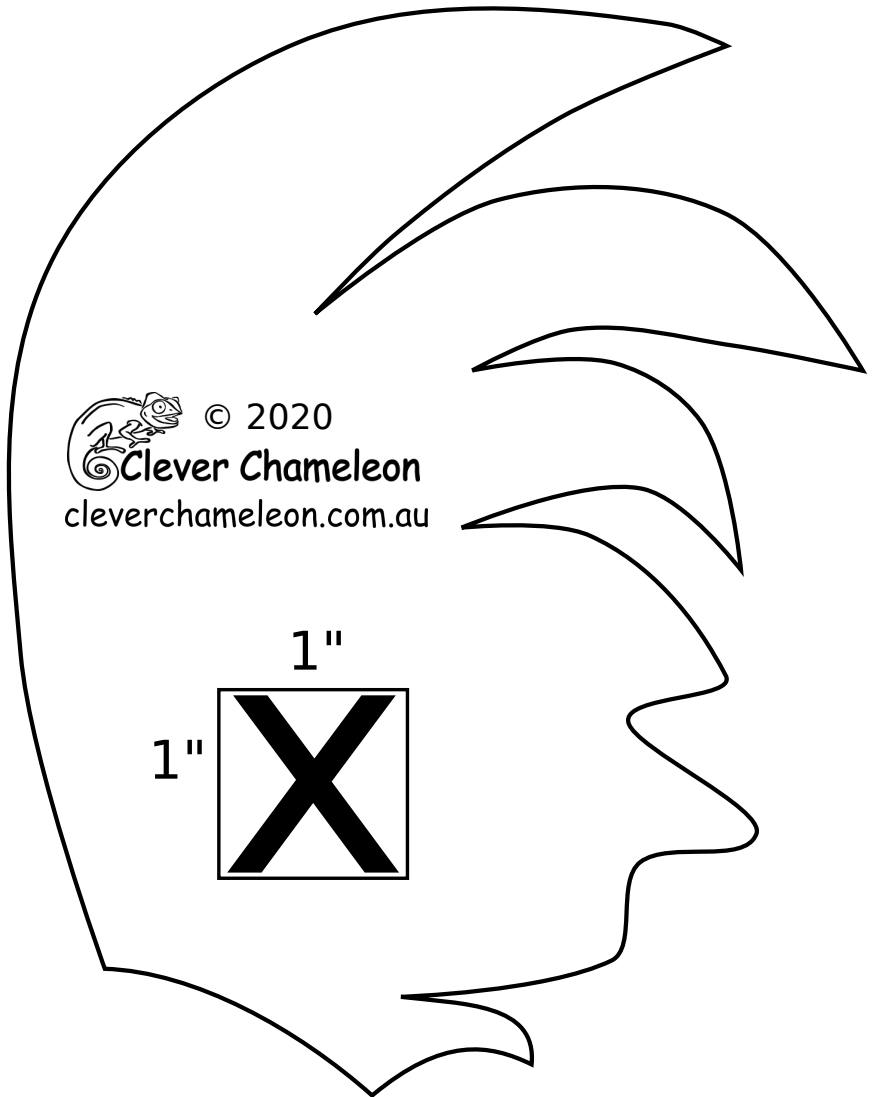

Red lantern parts