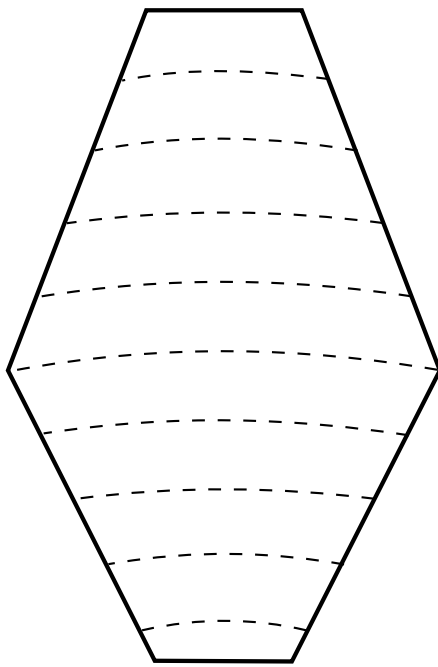

Peach lantern parts