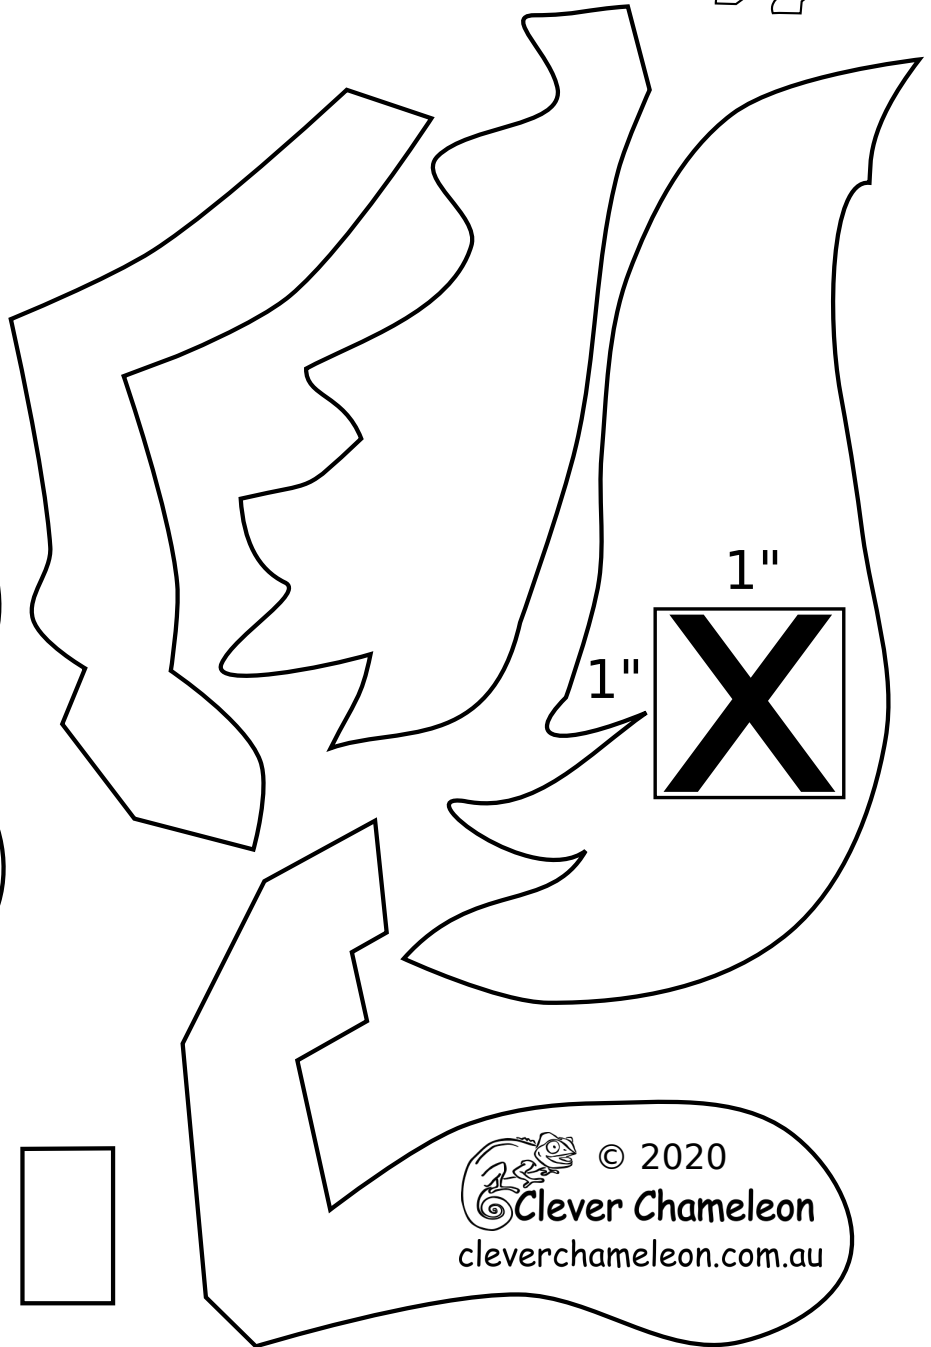

Lunarcy Quilt Part 9 Year of the Horse

Appliqué Templates

page 1 of 3, pieces are already reversed for tracing

Lunarcy Quilt series designed by Dione Gardner-Stephen
Downloaded from www.cleverchameleon.com.au/lunarcy-year-of-the-horse/
Not to be distributed, all rights reserved.
Please be copyright respectful and share the link not the pattern.

Lunarcy Quilt Part 9 Year of the Horse

Appliqué Templates

page 2 of 3, pieces are already reversed for tracing

Peach lantern parts

Red lantern parts

© 2020
Clever Chameleon
cleverchameleon.com.au

Lunarcy Quilt series designed by Dione Gardner-Stephen
Downloaded from www.cleverchameleon.com.au/lunarcy-year-of-the-horse/
Not to be distributed, all rights reserved.
Please be copyright respectful and share the link not the pattern.

Lunarcy Quilt Part 9

Year of the Horse

Appliqué Templates

page 3 of 3, Suggested Layout Key (45% of actual size)

Lunarcy Quilt series designed by Dione Gardner-Stephen
Downloaded from www.cleverchameleon.com.au/lunarcy-year-of-the-horse/
Not to be distributed, all rights reserved.
Please be copyright respectful and share the link not the pattern.