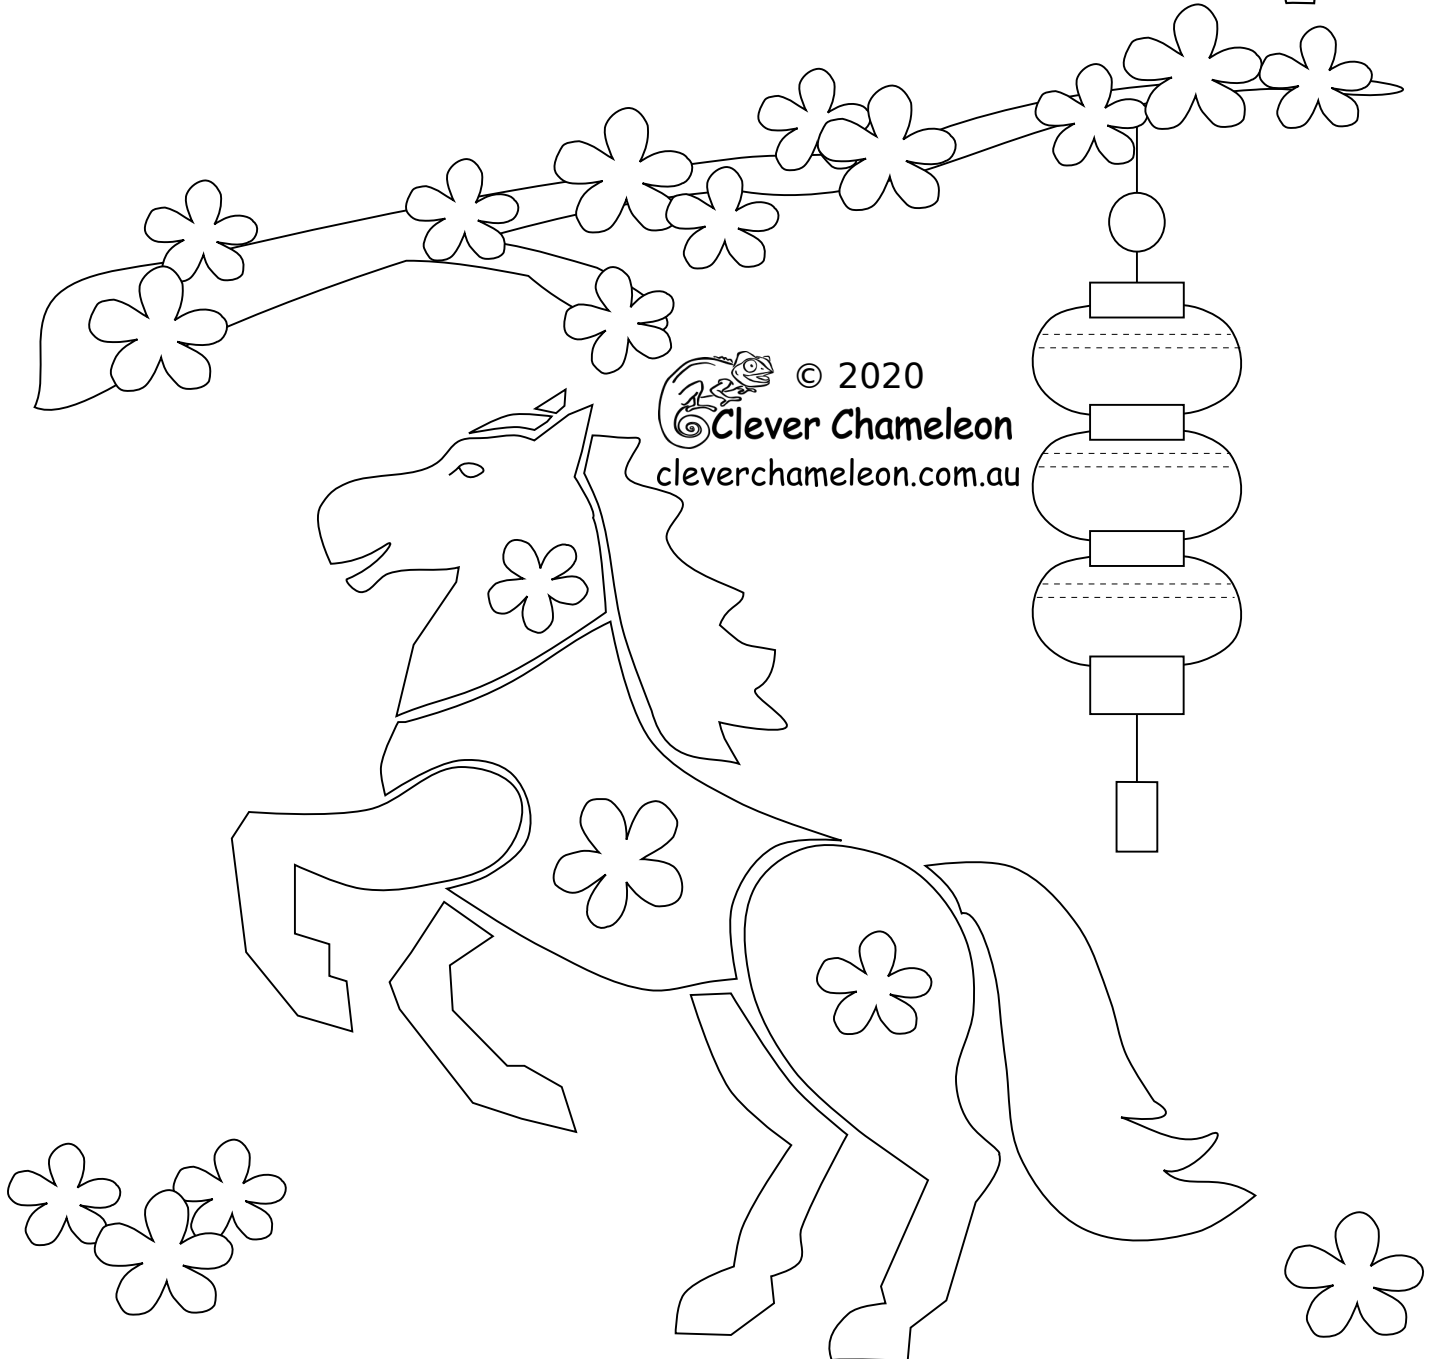

Lunarcy Quilt Part 9 Year of the Horse

Appliqué Templates

page 1 of 3, pieces are already reversed for tracing

Lunarcy Quilt series designed by Dione Gardner-Stephen
Downloaded from www.cleverchameleon.com.au/lunarcy-year-of-the-horse/
Not to be distributed, all rights reserved.
Please be copyright respectful and share the link not the pattern.

Lunarcy Quilt Part 9 Year of the Horse

Appliqué Templates

page 2 of 3, pieces are already reversed for tracing

Peach lantern parts

Red lantern parts

© 2020
Clever Chameleon
cleverchameleon.com.au

Lunarcy Quilt series designed by Dione Gardner-Stephen
Downloaded from www.cleverchameleon.com.au/lunarcy-year-of-the-horse/
Not to be distributed, all rights reserved.
Please be copyright respectful and share the link not the pattern.

Lunarcy Quilt Part 9

Year of the Horse

Appliqué Templates

page 3 of 3, Suggested Layout Key (45% of actual size)

Lunarcy Quilt series designed by Dione Gardner-Stephen
Downloaded from www.cleverchameleon.com.au/lunarcy-year-of-the-horse/
Not to be distributed, all rights reserved.
Please be copyright respectful and share the link not the pattern.