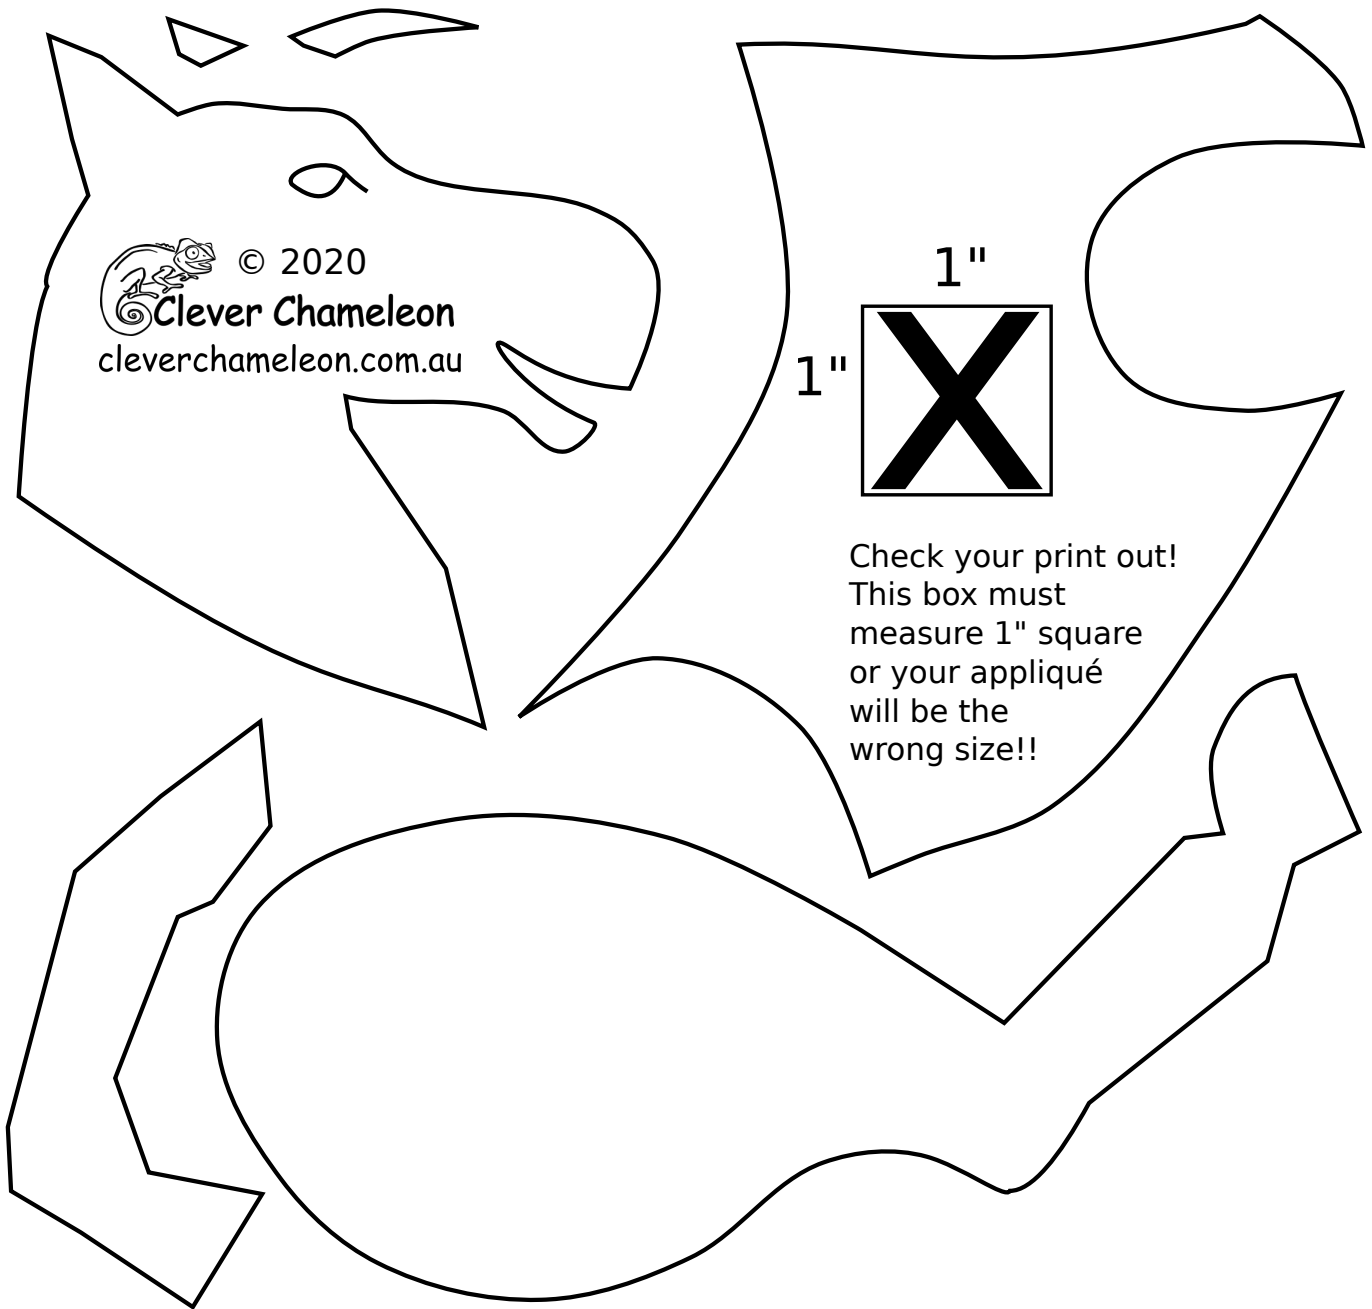

Lunarcy Quilt Part 9 Year of the Horse

Appliqué Templates

page 1 of 3, pieces are already reversed for tracing

Lunarcy Quilt series designed by Dione Gardner-Stephen
Downloaded from www.cleverchameleon.com.au/lunarcy-year-of-the-horse/
Not to be distributed, all rights reserved.
Please be copyright respectful and share the link not the pattern.

Lunarcy Quilt Part 9 Year of the Horse

Appliqué Templates

page 2 of 3, pieces are already reversed for tracing

Peach lantern parts

Red lantern parts

© 2020
Clever Chameleon
cleverchameleon.com.au

Lunarcy Quilt series designed by Dione Gardner-Stephen
Downloaded from www.cleverchameleon.com.au/lunarcy-year-of-the-horse/
Not to be distributed, all rights reserved.
Please be copyright respectful and share the link not the pattern.

Lunarcy Quilt Part 9

Year of the Horse

Appliqué Templates

page 3 of 3, Suggested Layout Key (45% of actual size)

Lunarcy Quilt series designed by Dione Gardner-Stephen
Downloaded from www.cleverchameleon.com.au/lunarcy-year-of-the-horse/
Not to be distributed, all rights reserved.
Please be copyright respectful and share the link not the pattern.