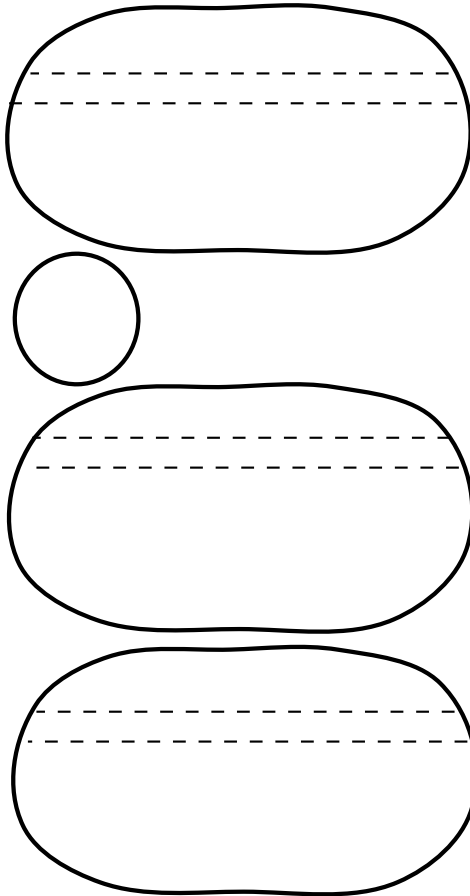

Lunarcy Quilt Part 9 Year of the Horse

Appliqué Templates

page 1 of 3, pieces are already reversed for tracing

Lunarcy Quilt series designed by Dione Gardner-Stephen
Downloaded from www.cleverchameleon.com.au/lunarcy-year-of-the-horse/
Not to be distributed, all rights reserved.
Please be copyright respectful and share the link not the pattern.

Lunarcy Quilt Part 9 Year of the Horse

Appliqué Templates

page 2 of 3, pieces are already reversed for tracing

Peach lantern parts

Red lantern parts

© 2020
Clever Chameleon
cleverchameleon.com.au

Lunarcy Quilt series designed by Dione Gardner-Stephen
Downloaded from www.cleverchameleon.com.au/lunarcy-year-of-the-horse/
Not to be distributed, all rights reserved.
Please be copyright respectful and share the link not the pattern.

Lunarcy Quilt Part 9

Year of the Horse

Appliqué Templates

page 3 of 3, Suggested Layout Key (45% of actual size)

Lunarcy Quilt series designed by Dione Gardner-Stephen
Downloaded from www.cleverchameleon.com.au/lunarcy-year-of-the-horse/
Not to be distributed, all rights reserved.
Please be copyright respectful and share the link not the pattern.