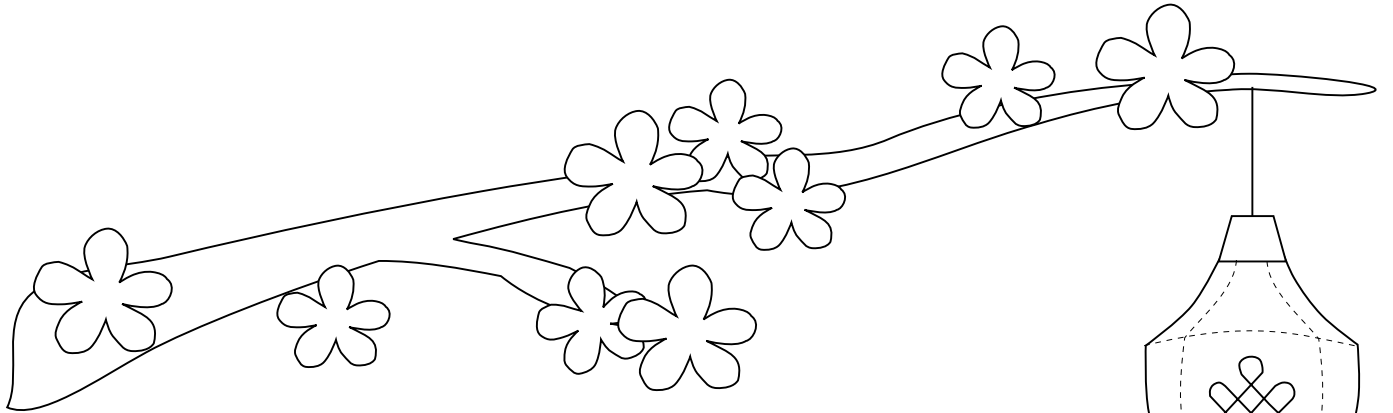

Lunarcy Quilt Part 3

Year of the Rat

Appliqué Templates

page 1 of 3, pieces are already reversed for tracing

Check your print out!
This box must
measure 1" square
or your appliqué
will be the
wrong size!!

Lunarcy Quilt Part 3

Year of the Rat

Appliqué Templates

page 2 of 3, pieces are already reversed for tracing

Peach lantern parts

Red lantern parts

Lunarcy Quilt series designed by Dione Gardner-Stephen
Downloaded from www.cleverchameleon.com.au/lunarcy-year-of-the-rat/
Not to be distributed, all rights reserved.
Please be copyright respectful and share the link not the pattern.

Lunaracy Quilt Part 3

Year of the Rat

Appliqué Templates

page 3 of 3, Suggested Layout Key (45% of actual size)

 © 2020
Clever Chameleon
cleverchameleon.com.au

Lunaracy Quilt series designed by Dione Gardner-Stephen
Downloaded from www.cleverchameleon.com.au/lunaracy-year-of-the-rat/
Not to be distributed, all rights reserved.
Please be copyright respectful and share the link not the pattern.