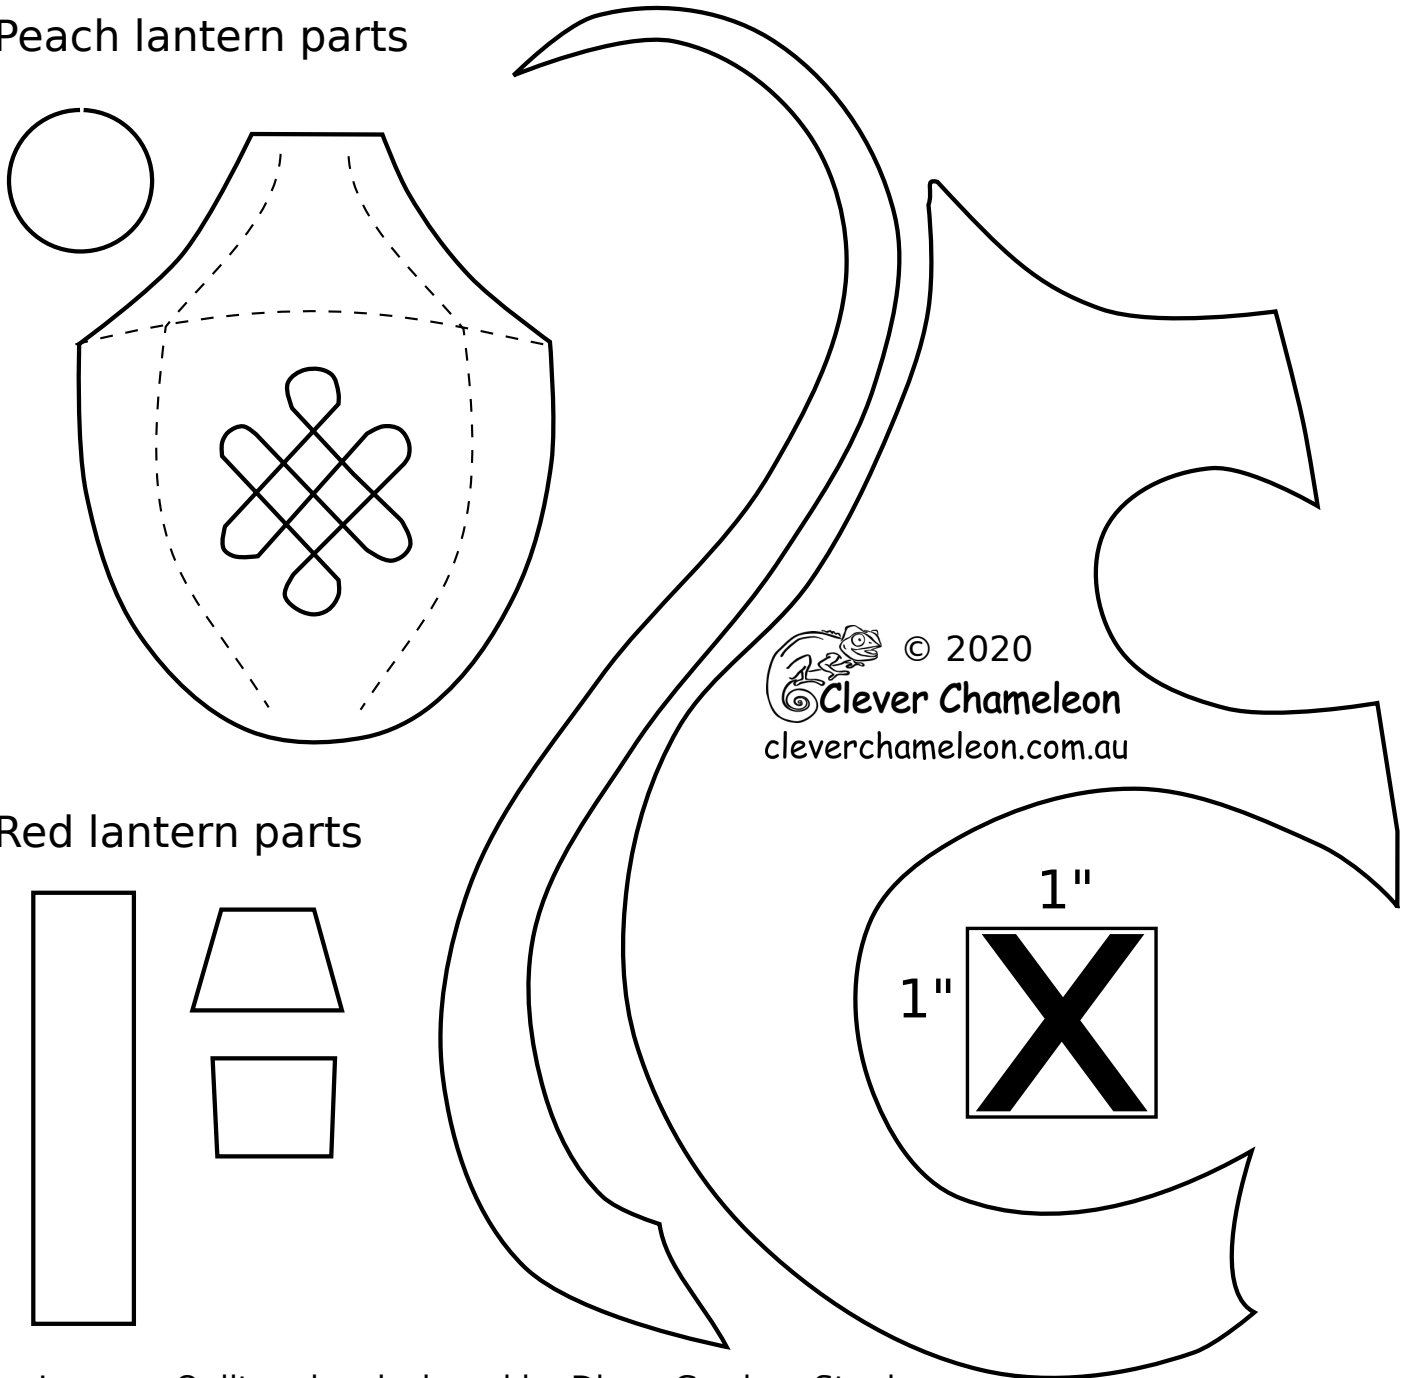

Lunarcy Quilt Part 3

Year of the Rat

Appliqué Templates

page 1 of 3, pieces are already reversed for tracing

Check your print out!
This box must
measure 1" square
or your appliqué
will be the
wrong size!!

Lunarcy Quilt Part 3

Year of the Rat

Appliqué Templates

page 2 of 3, pieces are already reversed for tracing

Peach lantern parts

Red lantern parts

Lunarcy Quilt series designed by Dione Gardner-Stephen
Downloaded from www.cleverchameleon.com.au/lunarcy-year-of-the-rat/
Not to be distributed, all rights reserved.
Please be copyright respectful and share the link not the pattern.

Lunaracy Quilt Part 3

Year of the Rat

Appliqué Templates

page 3 of 3, Suggested Layout Key (45% of actual size)

 © 2020
Clever Chameleon
cleverchameleon.com.au

Lunaracy Quilt series designed by Dione Gardner-Stephen
Downloaded from www.cleverchameleon.com.au/lunaracy-year-of-the-rat/
Not to be distributed, all rights reserved.
Please be copyright respectful and share the link not the pattern.