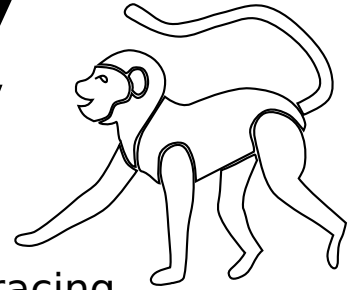

Lunarcy Quilt Part 7 Year of the Monkey

Appliqué Templates

page 1 of 3, pieces are already reversed for tracing

 © 2020
Clever Chameleon
cleverchameleon.com.au

Lunarcy Quilt series designed by Dione Gardner-Stephen
Downloaded from www.cleverchameleon.com.au/lunarcy-year-of-the-monkey/
Not to be distributed, all rights reserved.
Please be copyright respectful and share the link not the pattern.

Lunarcy Quilt Part 7 Year of the Monkey

Appliqué Templates

page 2 of 3, pieces are already reversed for tracing

Peach lantern parts

Red lantern parts

1"

Lunarcy Quilt series designed by Dione Gardner-Stephen
Downloaded from www.cleverchameleon.com.au/lunarcy-year-of-the-monkey/
Not to be distributed, all rights reserved.
Please be copyright respectful and share the link not the pattern.

Lunarcy Quilt Part 7 Year of the Monkey

Appliqué Templates

page 3 of 3, Suggested Layout Key (45% of actual size)

Lunarcy Quilt series designed by Dione Gardner-Stephen
Downloaded from www.cleverchameleon.com.au/lunarcy-year-of-the-monkey/
Not to be distributed, all rights reserved.
Please be copyright respectful and share the link not the pattern.