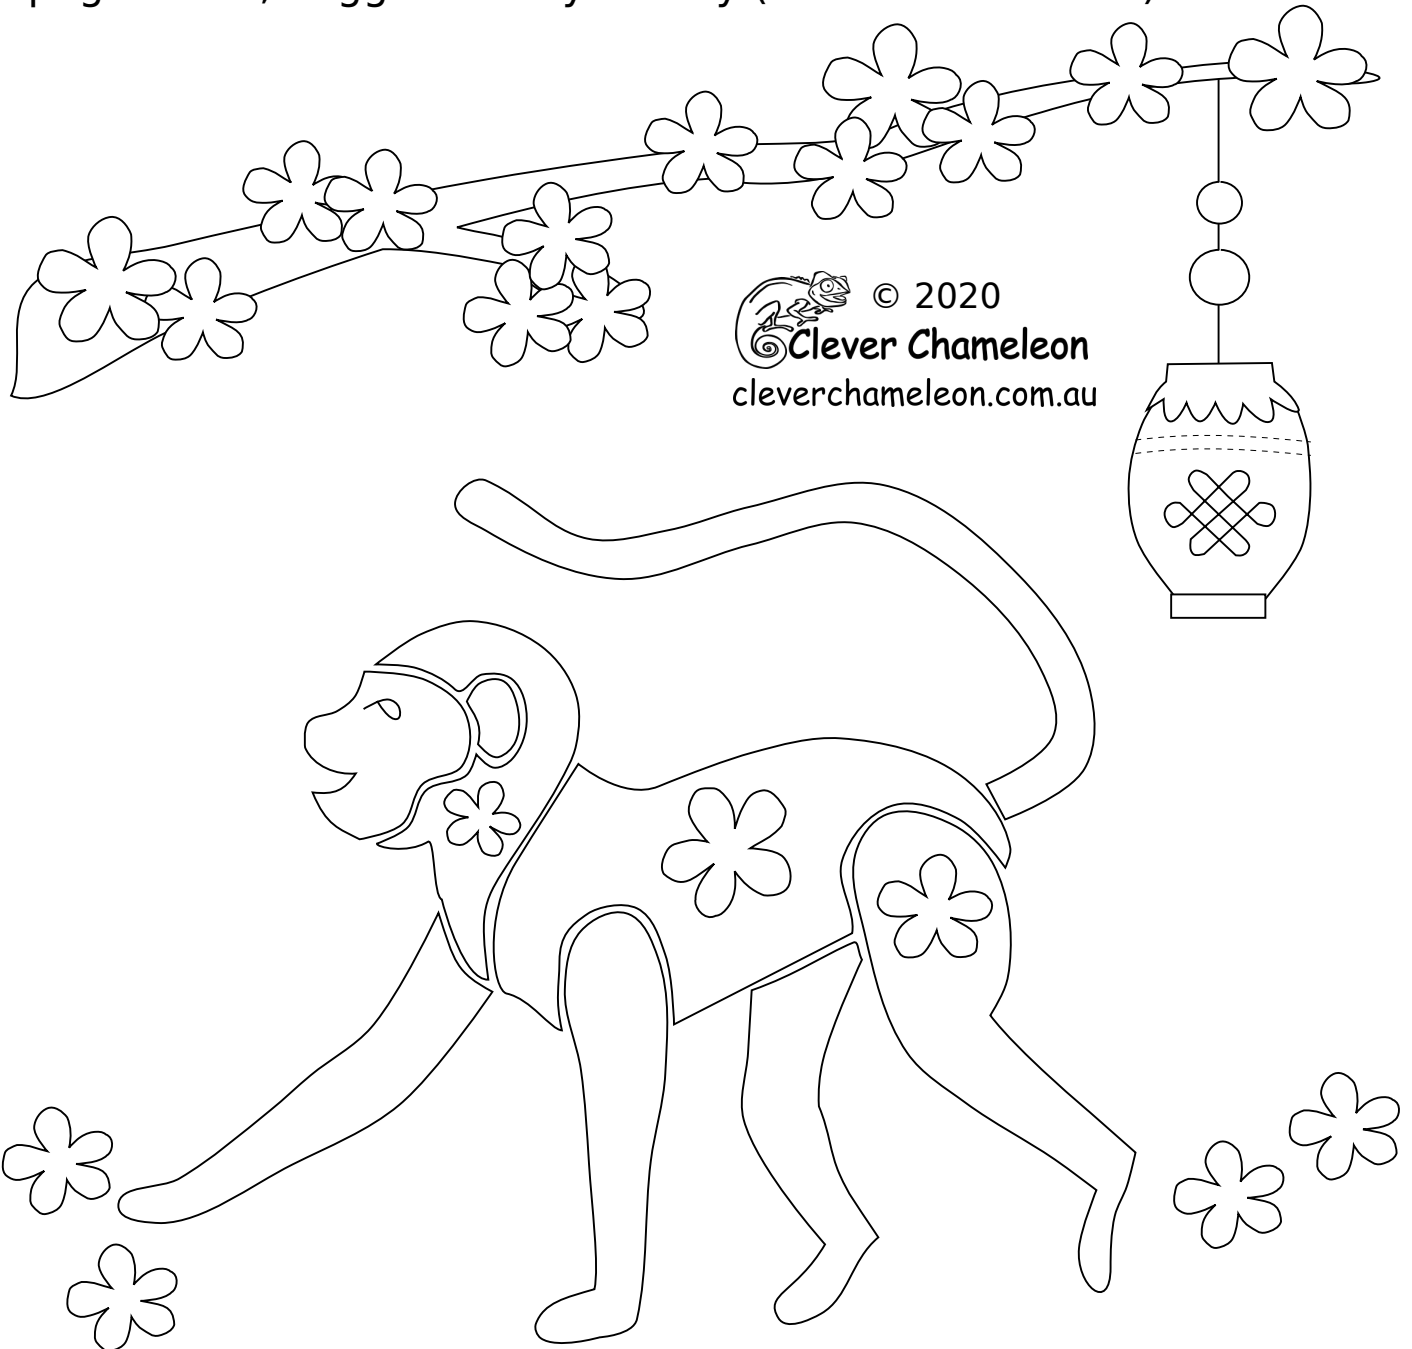

Lunarcy Quilt Part 7 Year of the Monkey

Appliqué Templates

page 1 of 3, pieces are already reversed for tracing

 © 2020
Clever Chameleon
cleverchameleon.com.au

Lunarcy Quilt series designed by Dione Gardner-Stephen
Downloaded from www.cleverchameleon.com.au/lunarcy-year-of-the-monkey/
Not to be distributed, all rights reserved.
Please be copyright respectful and share the link not the pattern.

Lunarcy Quilt Part 7 Year of the Monkey

Appliqué Templates

page 2 of 3, pieces are already reversed for tracing

Peach lantern parts

Red lantern parts

1"

Lunarcy Quilt series designed by Dione Gardner-Stephen
Downloaded from www.cleverchameleon.com.au/lunarcy-year-of-the-monkey/
Not to be distributed, all rights reserved.
Please be copyright respectful and share the link not the pattern.

Lunarcy Quilt Part 7 Year of the Monkey

Appliqué Templates

page 3 of 3, Suggested Layout Key (45% of actual size)

Lunarcy Quilt series designed by Dione Gardner-Stephen
Downloaded from www.cleverchameleon.com.au/lunarcy-year-of-the-monkey/
Not to be distributed, all rights reserved.
Please be copyright respectful and share the link not the pattern.