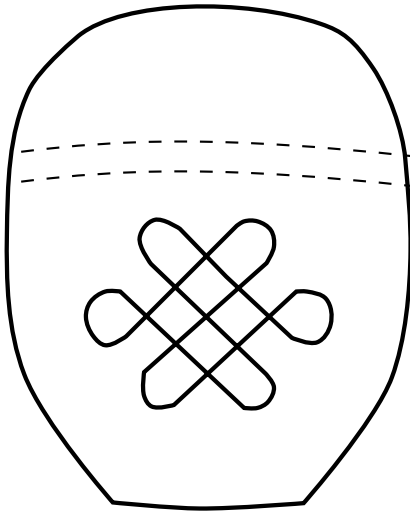

Lunarcy Quilt Part 7 Year of the Monkey

Appliqué Templates

page 1 of 3, pieces are already reversed for tracing

 © 2020
Clever Chameleon
cleverchameleon.com.au

Lunarcy Quilt series designed by Dione Gardner-Stephen
Downloaded from www.cleverchameleon.com.au/lunarcy-year-of-the-monkey/
Not to be distributed, all rights reserved.
Please be copyright respectful and share the link not the pattern.

Lunarcy Quilt Part 7 Year of the Monkey

Appliqué Templates

page 2 of 3, pieces are already reversed for tracing

Peach lantern parts

Red lantern parts

1"

Lunarcy Quilt series designed by Dione Gardner-Stephen
Downloaded from www.cleverchameleon.com.au/lunarcy-year-of-the-monkey/
Not to be distributed, all rights reserved.
Please be copyright respectful and share the link not the pattern.

Lunarcy Quilt Part 7 Year of the Monkey

Appliqué Templates

page 3 of 3, Suggested Layout Key (45% of actual size)

Lunarcy Quilt series designed by Dione Gardner-Stephen
Downloaded from www.cleverchameleon.com.au/lunarcy-year-of-the-monkey/
Not to be distributed, all rights reserved.
Please be copyright respectful and share the link not the pattern.