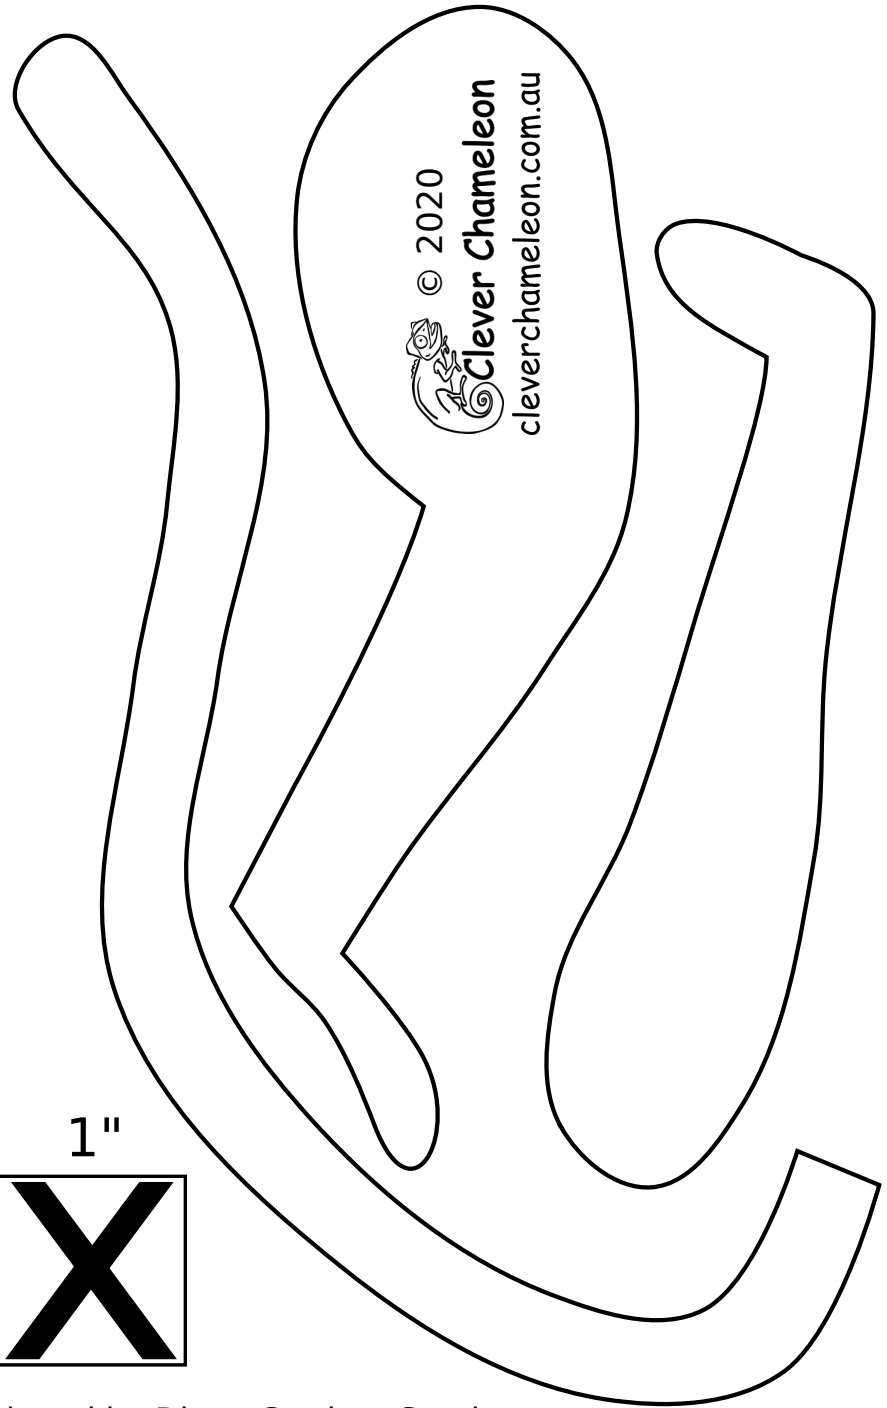

Lunarcy Quilt Part 7 Year of the Monkey

Appliqué Templates

page 1 of 3, pieces are already reversed for tracing

 © 2020
Clever Chameleon
cleverchameleon.com.au

Lunarcy Quilt series designed by Dione Gardner-Stephen
Downloaded from www.cleverchameleon.com.au/lunarcy-year-of-the-monkey/
Not to be distributed, all rights reserved.
Please be copyright respectful and share the link not the pattern.

Lunarcy Quilt Part 7 Year of the Monkey

Appliqué Templates

page 2 of 3, pieces are already reversed for tracing

Peach lantern parts

Red lantern parts

1"

Lunarcy Quilt series designed by Dione Gardner-Stephen
Downloaded from www.cleverchameleon.com.au/lunarcy-year-of-the-monkey/
Not to be distributed, all rights reserved.
Please be copyright respectful and share the link not the pattern.

Lunarcy Quilt Part 7 Year of the Monkey

Appliqué Templates

page 3 of 3, Suggested Layout Key (45% of actual size)

Lunarcy Quilt series designed by Dione Gardner-Stephen
Downloaded from www.cleverchameleon.com.au/lunarcy-year-of-the-monkey/
Not to be distributed, all rights reserved.
Please be copyright respectful and share the link not the pattern.