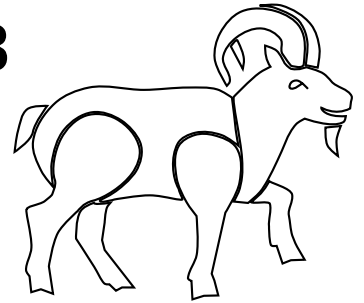

Lunaracy Quilt Part 8

Year of the Goat

Appliqué Templates

page 1 of 3, pieces are already reversed for tracing

Lunaracy Quilt series designed by Dione Gardner-Stephen
Downloaded from www.cleverchameleon.com.au/lunaracy-year-of-the-goat/
Not to be distributed, all rights reserved.
Please be copyright respectful and share the link not the pattern.

Lunarcy Quilt Part 8

Year of the Goat

Appliqué Templates

page 2 of 3, pieces are already reversed for tracing

Peach lantern parts

Red lantern parts

Lunarcy Quilt series designed by Dione Gardner-Stephen
Downloaded from www.cleverchameleon.com.au/lunarcy-year-of-the-goat/
Not to be distributed, all rights reserved.
Please be copyright respectful and share the link not the pattern.

Lunarcy Quilt Part 8

Year of the Goat

Appliqué Templates

page 3 of 3, Suggested Layout Key (45% of actual size)

© 2020
Clever Chameleon
cleverchameleon.com.au

Lunarcy Quilt series designed by Dione Gardner-Stephen
Downloaded from www.cleverchameleon.com.au/lunarcy-year-of-the-goat/
Not to be distributed, all rights reserved.
Please be copyright respectful and share the link not the pattern.