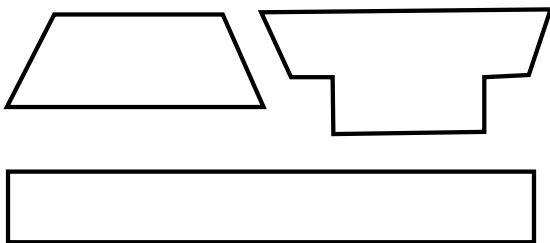

Lunaracy Quilt Part 8

Year of the Goat

Appliqué Templates

page 1 of 3, pieces are already reversed for tracing

Lunaracy Quilt series designed by Dione Gardner-Stephen
Downloaded from www.cleverchameleon.com.au/lunaracy-year-of-the-goat/
Not to be distributed, all rights reserved.
Please be copyright respectful and share the link not the pattern.

Lunarcy Quilt Part 8

Year of the Goat

Appliqué Templates

page 2 of 3, pieces are already reversed for tracing

Peach lantern parts

Red lantern parts

Lunarcy Quilt series designed by Dione Gardner-Stephen
Downloaded from www.cleverchameleon.com.au/lunarcy-year-of-the-goat/
Not to be distributed, all rights reserved.
Please be copyright respectful and share the link not the pattern.

Lunarcy Quilt Part 8

Year of the Goat

Appliqué Templates

page 3 of 3, Suggested Layout Key (45% of actual size)

© 2020
Clever Chameleon
cleverchameleon.com.au

Lunarcy Quilt series designed by Dione Gardner-Stephen
Downloaded from www.cleverchameleon.com.au/lunarcy-year-of-the-goat/
Not to be distributed, all rights reserved.
Please be copyright respectful and share the link not the pattern.