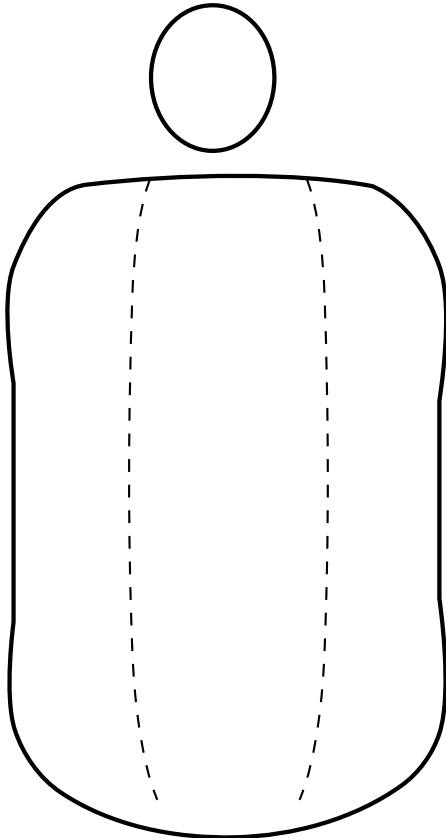

Lunaracy Quilt Part 8

Year of the Goat

Appliqué Templates

page 1 of 3, pieces are already reversed for tracing

Lunaracy Quilt series designed by Dione Gardner-Stephen
Downloaded from www.cleverchameleon.com.au/lunaracy-year-of-the-goat/
Not to be distributed, all rights reserved.
Please be copyright respectful and share the link not the pattern.

Lunarcy Quilt Part 8

Year of the Goat

Appliqué Templates

page 2 of 3, pieces are already reversed for tracing

Peach lantern parts

Red lantern parts

Lunarcy Quilt series designed by Dione Gardner-Stephen
Downloaded from www.cleverchameleon.com.au/lunarcy-year-of-the-goat/
Not to be distributed, all rights reserved.
Please be copyright respectful and share the link not the pattern.

Lunarcy Quilt Part 8

Year of the Goat

Appliqué Templates

page 3 of 3, Suggested Layout Key (45% of actual size)

© 2020
Clever Chameleon
cleverchameleon.com.au

Lunarcy Quilt series designed by Dione Gardner-Stephen
Downloaded from www.cleverchameleon.com.au/lunarcy-year-of-the-goat/
Not to be distributed, all rights reserved.
Please be copyright respectful and share the link not the pattern.