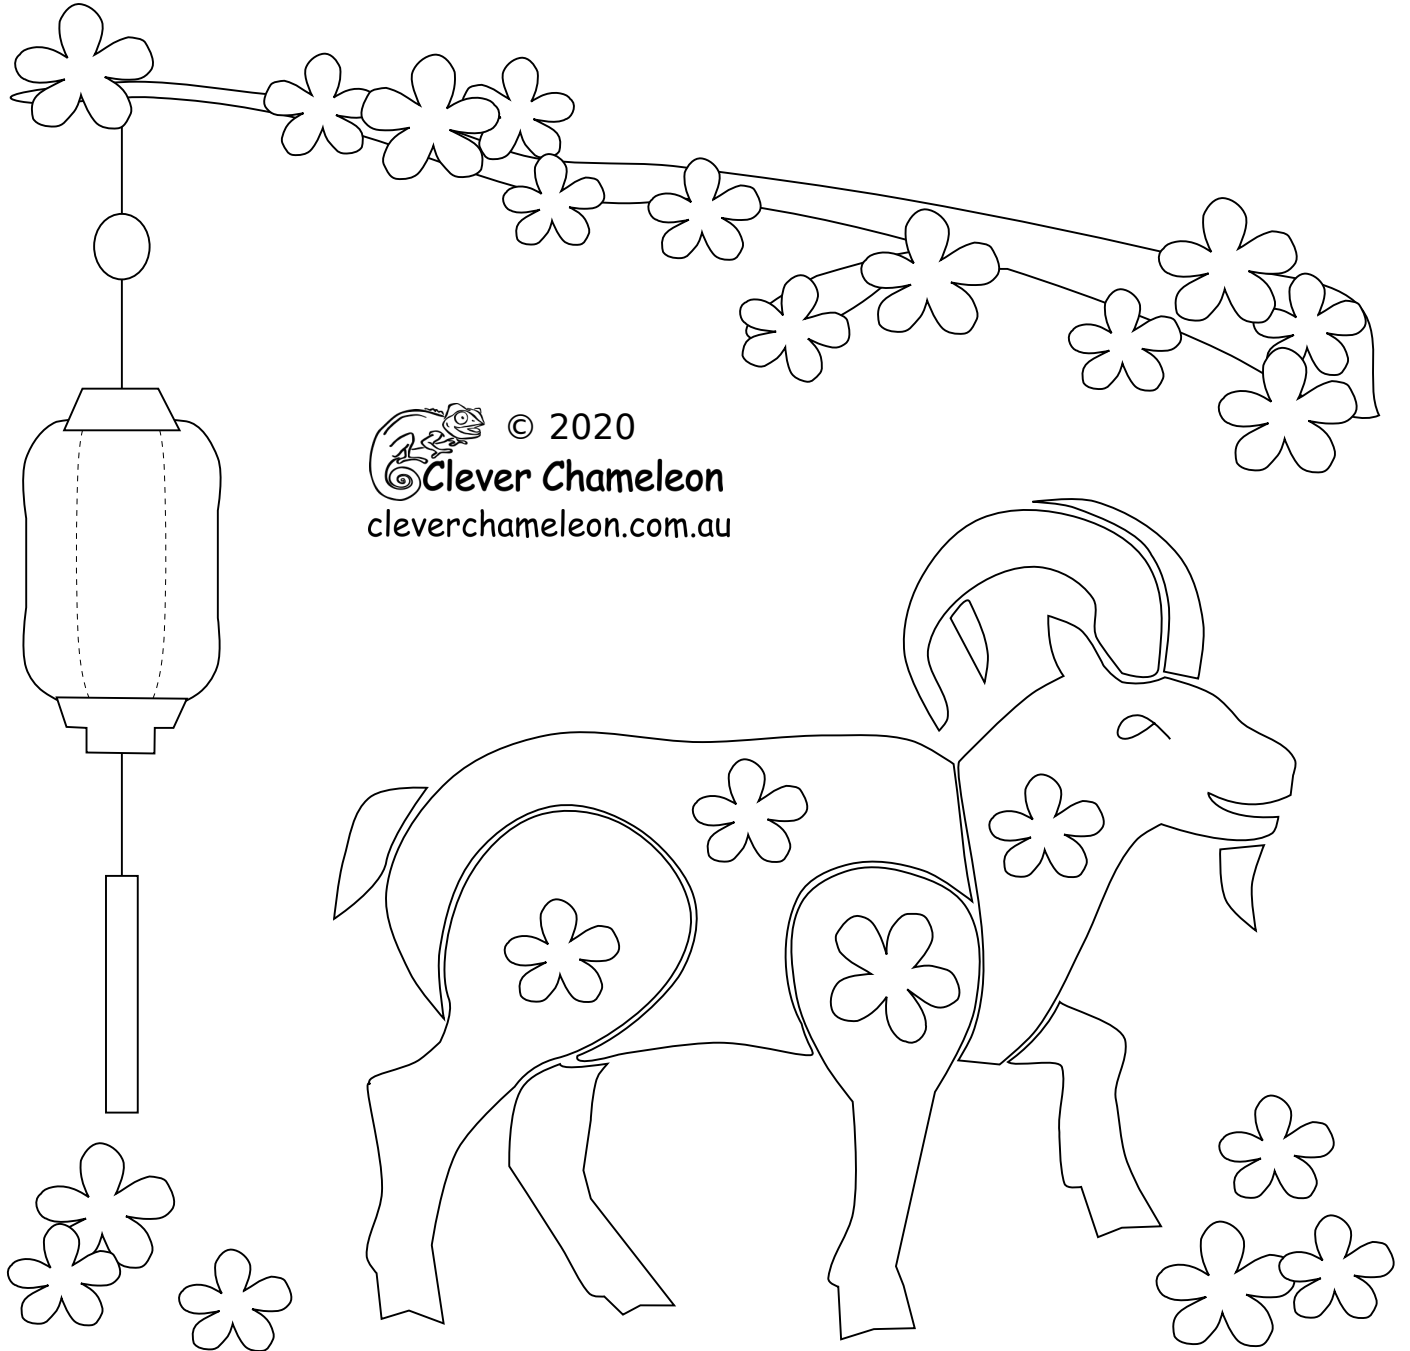

Lunaracy Quilt Part 8

Year of the Goat

Appliqué Templates

page 1 of 3, pieces are already reversed for tracing

Lunaracy Quilt series designed by Dione Gardner-Stephen
Downloaded from www.cleverchameleon.com.au/lunaracy-year-of-the-goat/
Not to be distributed, all rights reserved.
Please be copyright respectful and share the link not the pattern.

Lunarcy Quilt Part 8

Year of the Goat

Appliqué Templates

page 2 of 3, pieces are already reversed for tracing

Peach lantern parts

Red lantern parts

Lunarcy Quilt series designed by Dione Gardner-Stephen
Downloaded from www.cleverchameleon.com.au/lunarcy-year-of-the-goat/
Not to be distributed, all rights reserved.
Please be copyright respectful and share the link not the pattern.

Lunarcy Quilt Part 8

Year of the Goat

Appliqué Templates

page 3 of 3, Suggested Layout Key (45% of actual size)

© 2020
Clever Chameleon
cleverchameleon.com.au

Lunarcy Quilt series designed by Dione Gardner-Stephen
Downloaded from www.cleverchameleon.com.au/lunarcy-year-of-the-goat/
Not to be distributed, all rights reserved.
Please be copyright respectful and share the link not the pattern.