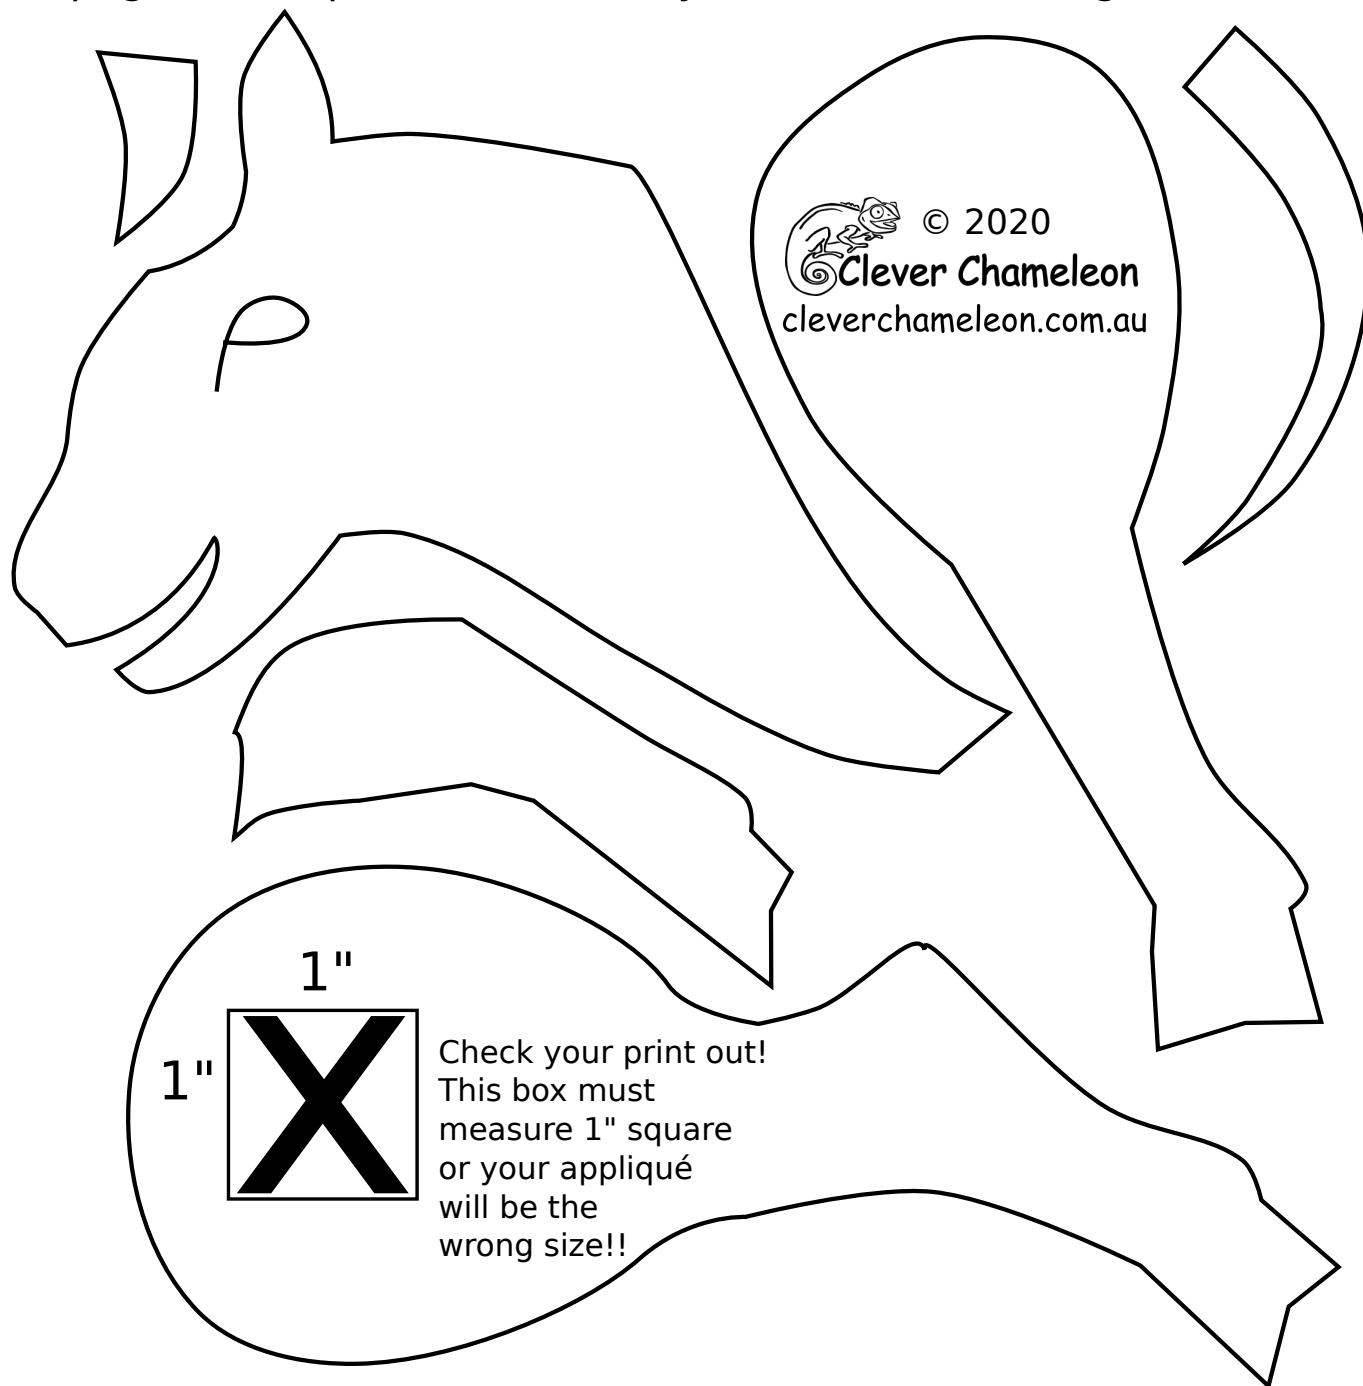

Lunaracy Quilt Part 8

Year of the Goat

Appliqué Templates

page 1 of 3, pieces are already reversed for tracing

Lunaracy Quilt series designed by Dione Gardner-Stephen
Downloaded from www.cleverchameleon.com.au/lunaracy-year-of-the-goat/
Not to be distributed, all rights reserved.
Please be copyright respectful and share the link not the pattern.

Lunarcy Quilt Part 8

Year of the Goat

Appliqué Templates

page 2 of 3, pieces are already reversed for tracing

Peach lantern parts

Red lantern parts

Lunarcy Quilt series designed by Dione Gardner-Stephen
Downloaded from www.cleverchameleon.com.au/lunarcy-year-of-the-goat/
Not to be distributed, all rights reserved.
Please be copyright respectful and share the link not the pattern.

Lunarcy Quilt Part 8

Year of the Goat

Appliqué Templates

page 3 of 3, Suggested Layout Key (45% of actual size)

© 2020
Clever Chameleon
cleverchameleon.com.au

Lunarcy Quilt series designed by Dione Gardner-Stephen
Downloaded from www.cleverchameleon.com.au/lunarcy-year-of-the-goat/
Not to be distributed, all rights reserved.
Please be copyright respectful and share the link not the pattern.