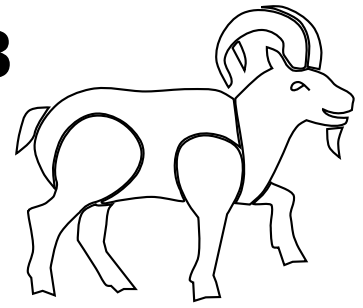

Lunaracy Quilt Part 8

Year of the Goat

Appliqué Templates

page 1 of 3, pieces are already reversed for tracing

Lunaracy Quilt series designed by Dione Gardner-Stephen
Downloaded from www.cleverchameleon.com.au/lunaracy-year-of-the-goat/
Not to be distributed, all rights reserved.
Please be copyright respectful and share the link not the pattern.

Lunarcy Quilt Part 8

Year of the Goat

Appliqué Templates

page 2 of 3, pieces are already reversed for tracing

Peach lantern parts

Red lantern parts

Lunarcy Quilt series designed by Dione Gardner-Stephen
Downloaded from www.cleverchameleon.com.au/lunarcy-year-of-the-goat/
Not to be distributed, all rights reserved.
Please be copyright respectful and share the link not the pattern.

Lunarcy Quilt Part 8

Year of the Goat

Appliqué Templates

page 3 of 3, Suggested Layout Key (45% of actual size)

© 2020
Clever Chameleon
cleverchameleon.com.au

Lunarcy Quilt series designed by Dione Gardner-Stephen
Downloaded from www.cleverchameleon.com.au/lunarcy-year-of-the-goat/
Not to be distributed, all rights reserved.
Please be copyright respectful and share the link not the pattern.