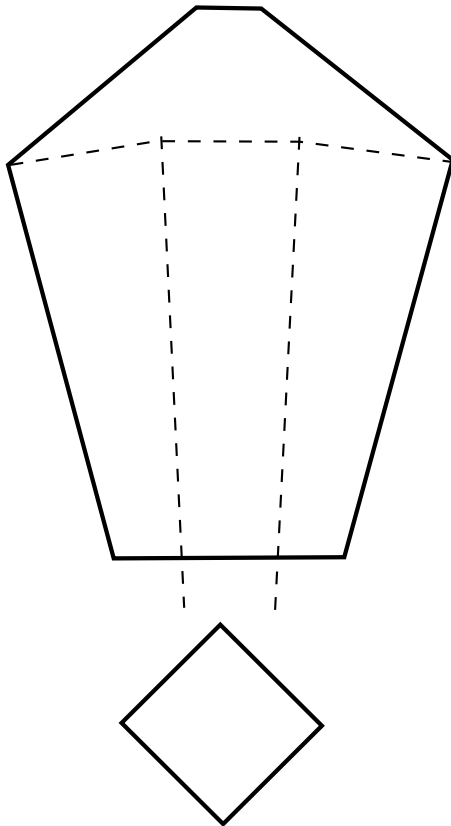

Lunarcy Quilt Part 11 Year of the Dragon

Appliqué Templates

page 1 of 3, pieces are already reversed for tracing

Lunarcy Quilt series designed by Dione Gardner-Stephen
Downloaded from www.cleverchameleon.com.au/lunarcy-year-of-the-dragon/
Not to be distributed, all rights reserved.
Please be copyright respectful and share the link not the pattern.

Lunarcy Quilt Part 11 Year of the Dragon

Appliqué Templates

page 2 of 3, pieces are already reversed for tracing

Peach lantern parts

Red lantern parts

© 2020
Clever Chameleon
cleverchameleon.com.au

Lunarcy Quilt series designed by Dione Gardner-Stephen
Downloaded from www.cleverchameleon.com.au/lunarcy-year-of-the-dragon/
Not to be distributed, all rights reserved.
Please be copyright respectful and share the link not the pattern.

Lunarcy Quilt Part 11 Year of the Dragon

Appliqué Templates

page 3 of 3, Suggested Layout Key (45% of actual size)

Lunarcy Quilt series designed by Dione Gardner-Stephen
Downloaded from www.cleverchameleon.com.au/lunarcy-year-of-the-dragon/
Not to be distributed, all rights reserved.
Please be copyright respectful and share the link not the pattern.