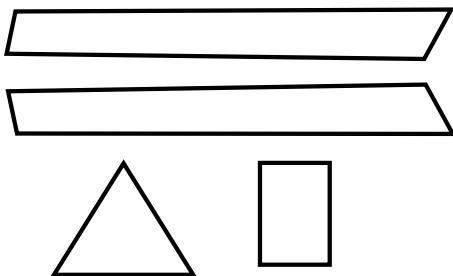

Lunarcy Quilt Part 11 Year of the Dragon

Appliqué Templates

page 1 of 3, pieces are already reversed for tracing

Lunarcy Quilt series designed by Dione Gardner-Stephen
Downloaded from www.cleverchameleon.com.au/lunarcy-year-of-the-dragon/
Not to be distributed, all rights reserved.
Please be copyright respectful and share the link not the pattern.

Lunarcy Quilt Part 11 Year of the Dragon

Appliqué Templates

page 2 of 3, pieces are already reversed for tracing

Peach lantern parts

Red lantern parts

© 2020
Clever Chameleon
cleverchameleon.com.au

Lunarcy Quilt series designed by Dione Gardner-Stephen
Downloaded from www.cleverchameleon.com.au/lunarcy-year-of-the-dragon/
Not to be distributed, all rights reserved.
Please be copyright respectful and share the link not the pattern.

Lunarcy Quilt Part 11 Year of the Dragon

Appliqué Templates

page 3 of 3, Suggested Layout Key (45% of actual size)

Lunarcy Quilt series designed by Dione Gardner-Stephen
Downloaded from www.cleverchameleon.com.au/lunarcy-year-of-the-dragon/
Not to be distributed, all rights reserved.
Please be copyright respectful and share the link not the pattern.