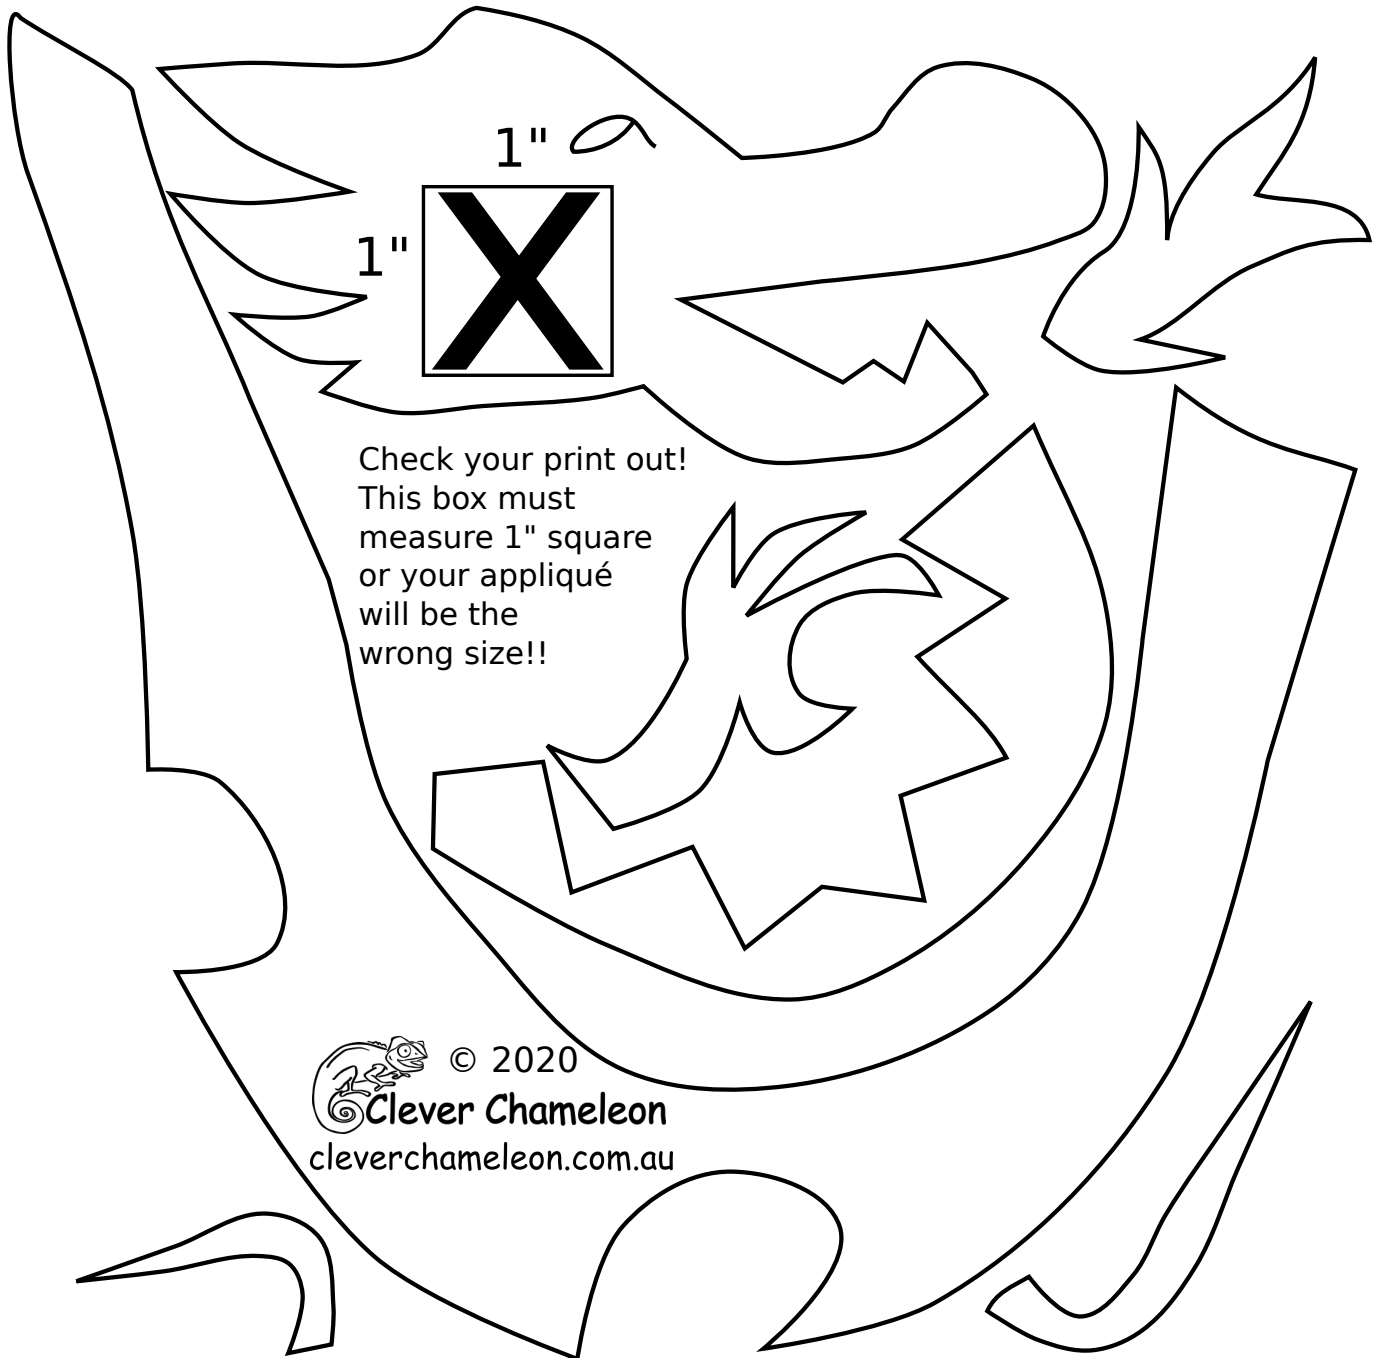

Lunarcy Quilt Part 11 Year of the Dragon

Appliqué Templates

page 1 of 3, pieces are already reversed for tracing

Lunarcy Quilt series designed by Dione Gardner-Stephen
Downloaded from www.cleverchameleon.com.au/lunarcy-year-of-the-dragon/
Not to be distributed, all rights reserved.
Please be copyright respectful and share the link not the pattern.

Lunarcy Quilt Part 11 Year of the Dragon

Appliqué Templates

page 2 of 3, pieces are already reversed for tracing

Peach lantern parts

Red lantern parts

© 2020
Clever Chameleon
cleverchameleon.com.au

Lunarcy Quilt series designed by Dione Gardner-Stephen
Downloaded from www.cleverchameleon.com.au/lunarcy-year-of-the-dragon/
Not to be distributed, all rights reserved.
Please be copyright respectful and share the link not the pattern.

Lunarcy Quilt Part 11 Year of the Dragon

Appliqué Templates

page 3 of 3, Suggested Layout Key (45% of actual size)

Lunarcy Quilt series designed by Dione Gardner-Stephen
Downloaded from www.cleverchameleon.com.au/lunarcy-year-of-the-dragon/
Not to be distributed, all rights reserved.
Please be copyright respectful and share the link not the pattern.